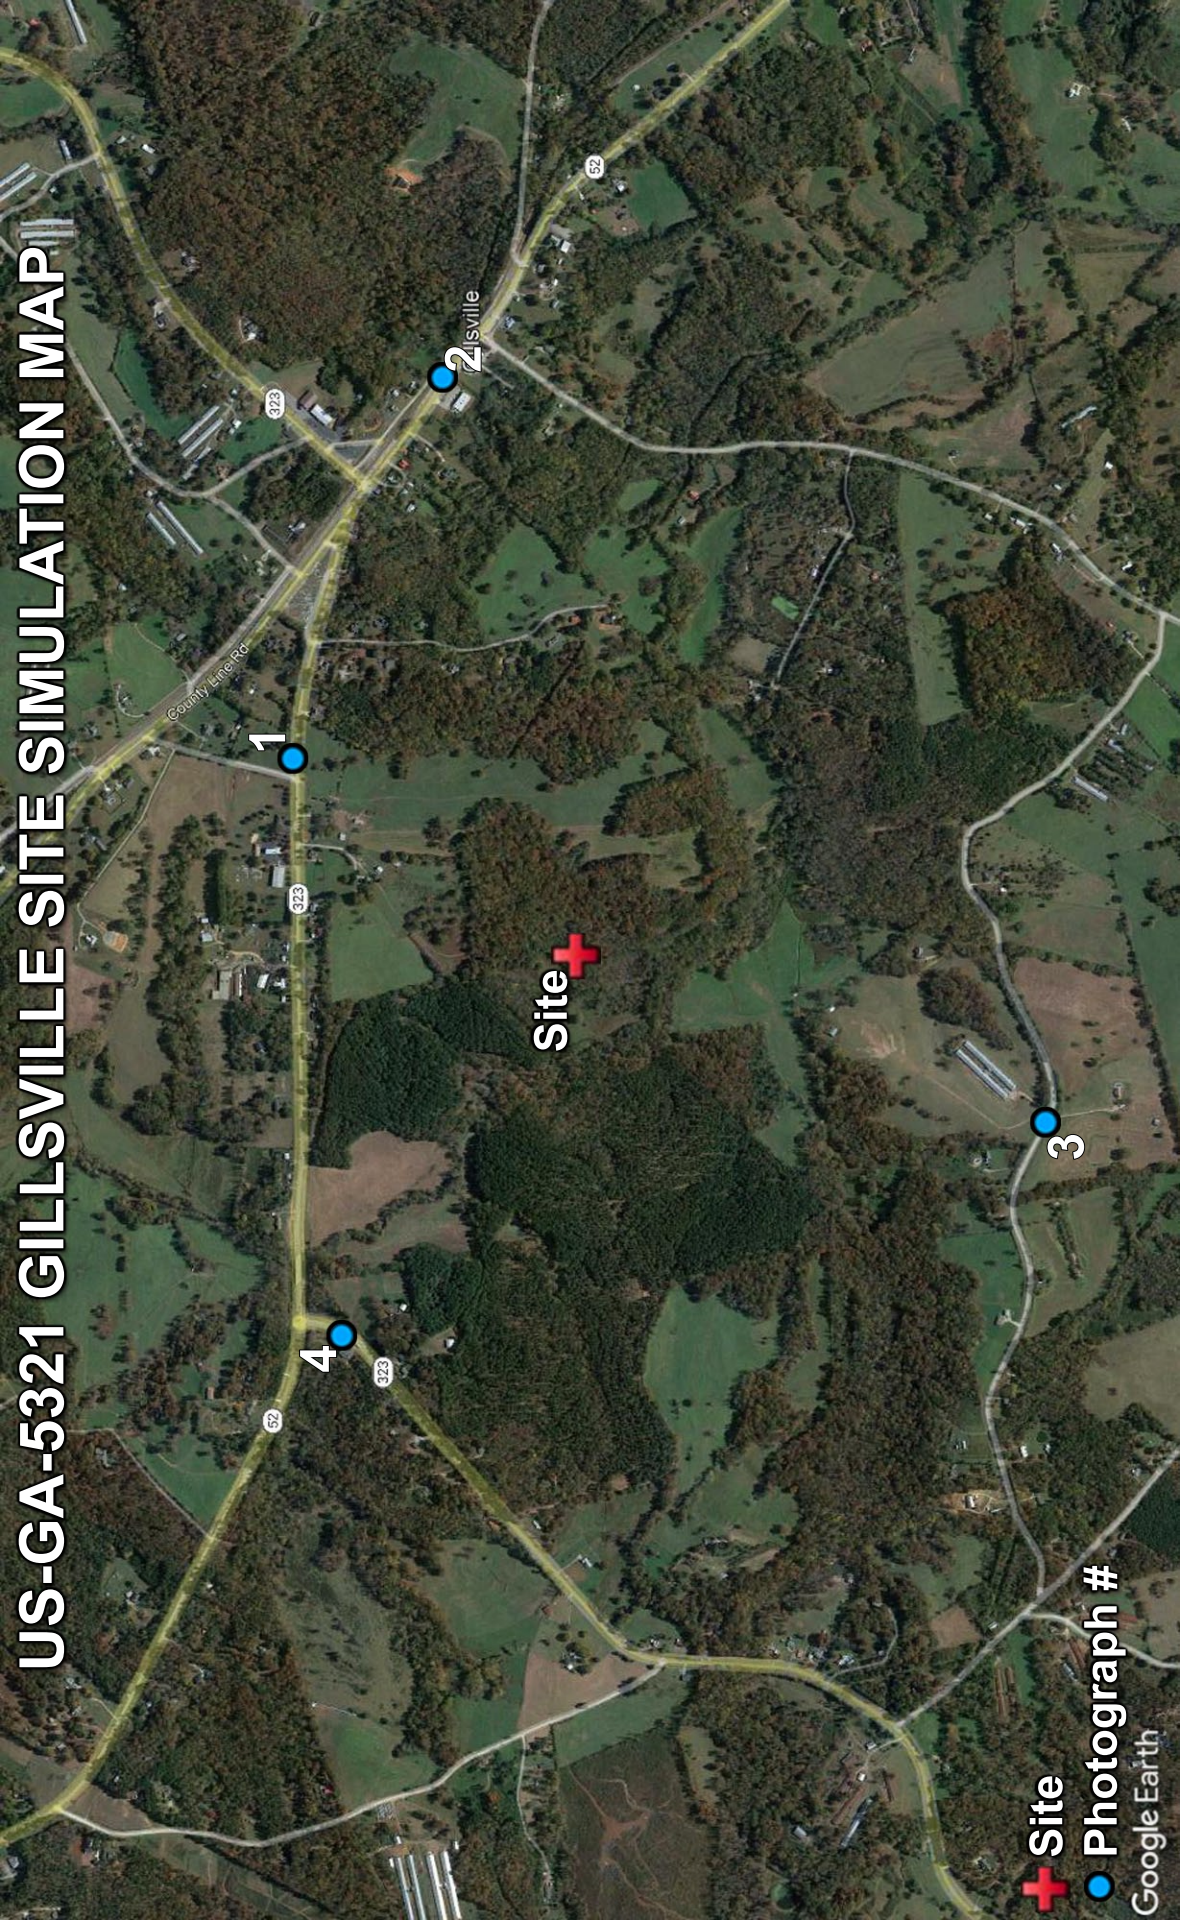

# US-GA-5321 GILLSVILLE SITE SIMULATION MAP

County Line Rd

2  
Gillsville

Site+

+ Site

● Photograph #

Google Earth

Existing View

**verticalbridge**  
**US-GA-5321 GILLSVILLE**  
6084 Highway 52, Gillsville, GA 30543  
**255FT. SELF SUPPORT  
TOWER SIMULATION**  
View #1 from Highway 52  
approximately 2,560ft. northeast of site

Existing View

**verticalbridge**  
**US-GA-5321 GILLSVILLE**  
6084 Highway 52, Gillsville, GA 30543  
**255FT. SELF SUPPORT  
TOWER SIMULATION**  
View #2 from Highway 52  
approximately 4,500ft. east of site

Existing View

**US-GA-5321 GILLSVILLE**  
6084 Highway 52, Gillsville, GA 30543  
**255FT. SELF SUPPORT  
TOWER SIMULATION**  
View #4 from Highway 323  
approximately 3,360ft. northwest of site