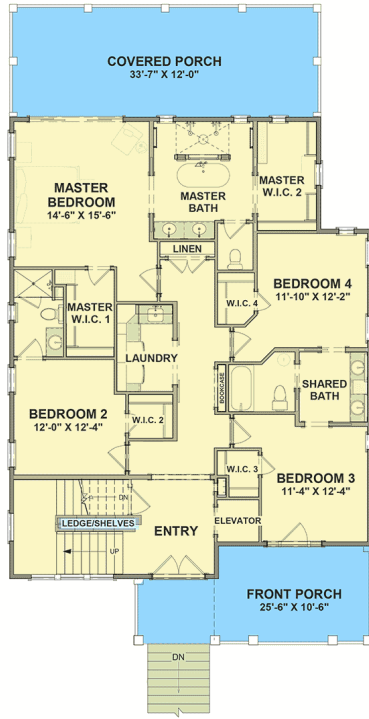

Low Country

4-5 Beds | 3.5 Baths | 3450 SF

LOWCOUNTRY FARMHOUSE

3 Beds | 4 Baths | 2754 SF

SUGARBERRY COTTAGE

3 Beds | 3 Baths | 1679 SF

RIVER PLACE COTTAGE

3 Beds | 3 Baths | 2420 SF

ANNAPOLIS

3 Beds | 2 Baths | 1600 SF

HARRISBURG

4 Beds | 2 Baths | 1779 SF

MACLAND

4 Beds | 2.5 Baths | 1931 SF

CREEKSIDE

4 Beds | 2.5 Baths | 2163 SF