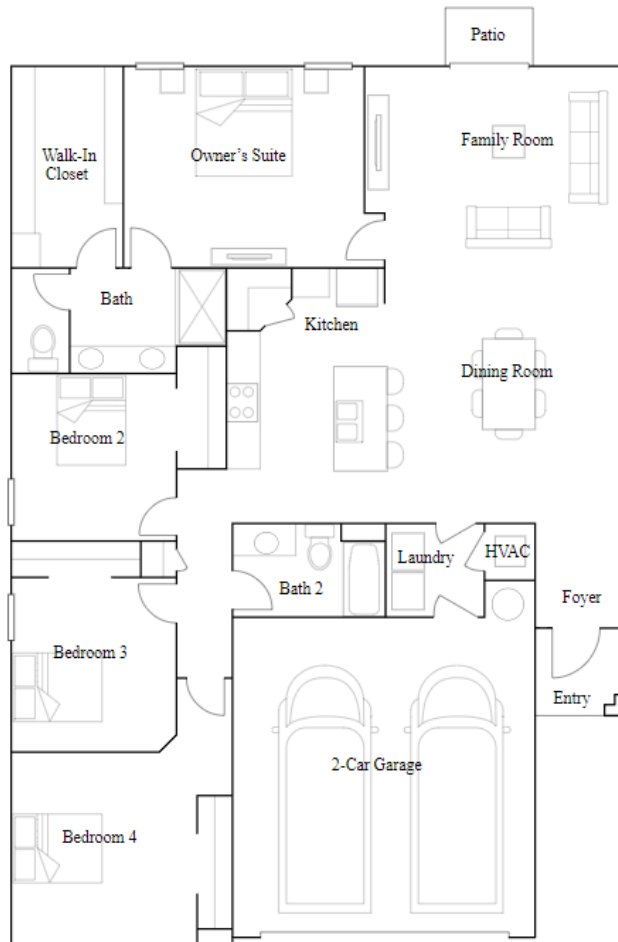

Low Country

4-5 Beds | 3.5 Baths | 3450 SF

LOWCOUNTRY FARMHOUSE

3 Beds | 4 Baths | 2754 SF

SUGARBERRY COTTAGE

3 Beds | 3 Baths | 1679 SF

RIVER PLACE COTTAGE

3 Beds | 3 Baths | 2420 SF

ANNAPOLIS

3 Beds | 2 Baths | 1600 SF

HARRISBURG

4 Beds | 2 Baths | 1779 SF

MACLAND

4 Beds | 2.5 Baths | 1931 SF

CREEKSIDE

4 Beds | 2.5 Baths | 2163 SF