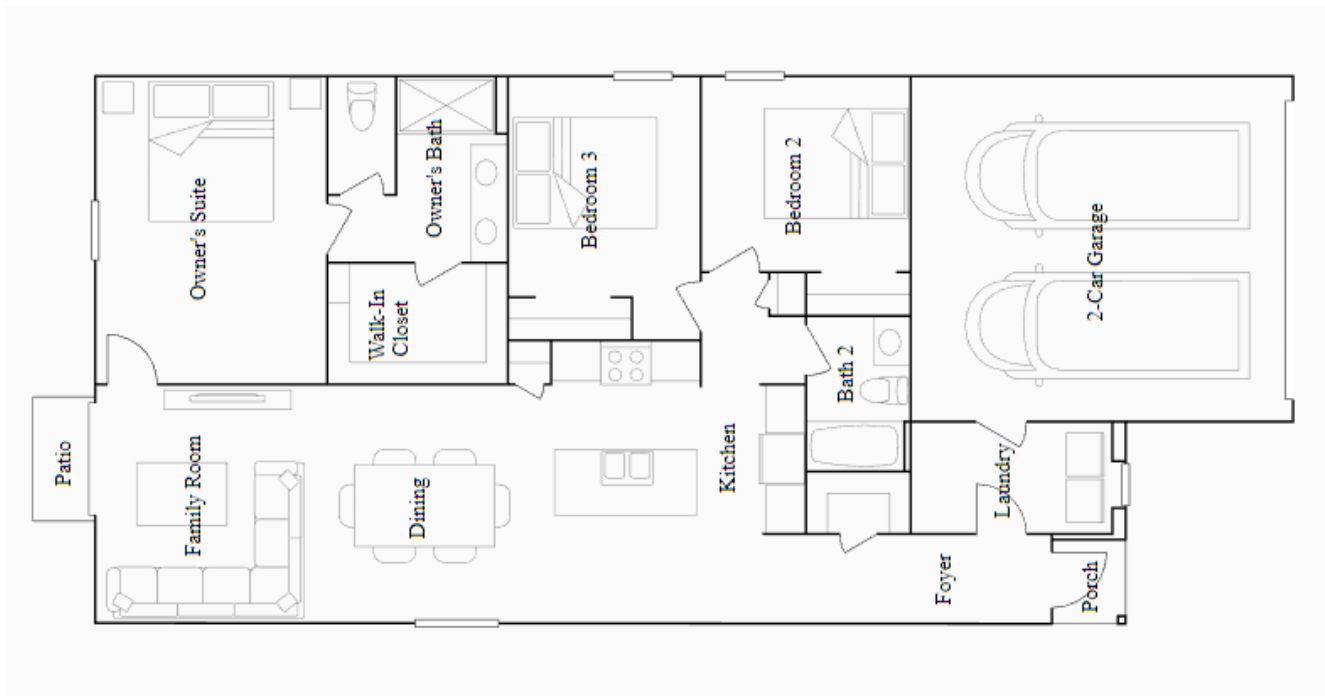

Low Country

4-5 Beds | 3.5 Baths | 3450 SF

LOWCOUNTRY FARMHOUSE

3 Beds | 4 Baths | 2754 SF

SUGARBERRY COTTAGE

3 Beds | 3 Baths | 1679 SF

RIVER PLACE COTTAGE

3 Beds | 3 Baths | 2420 SF

ANNAPOLIS

3 Beds | 2 Baths | 1600 SF

HARRISBURG

4 Beds | 2 Baths | 1779 SF

MACLAND

4 Beds | 2.5 Baths | 1931 SF

CREEKSIDE

4 Beds | 2.5 Baths | 2163 SF