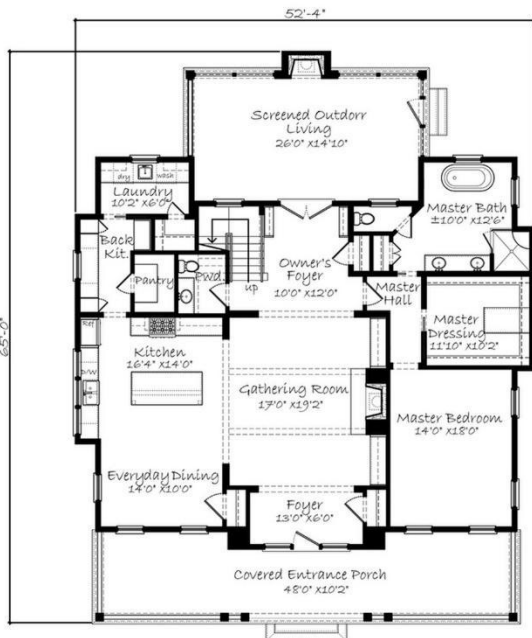

Low Country

4-5 Beds | 3.5 Baths | 3450 SF

LOWCOUNTRY FARMHOUSE

3 Beds | 4 Baths | 2754 SF

SUGARBERRY COTTAGE

3 Beds | 3 Baths | 1679 SF

RIVER PLACE COTTAGE

3 Beds | 3 Baths | 2420 SF

ANNAPOLIS

3 Beds | 2 Baths | 1600 SF

HARRISBURG

4 Beds | 2 Baths | 1779 SF

MACLAND

4 Beds | 2.5 Baths | 1931 SF

CREEKSIDE

4 Beds | 2.5 Baths | 2163 SF