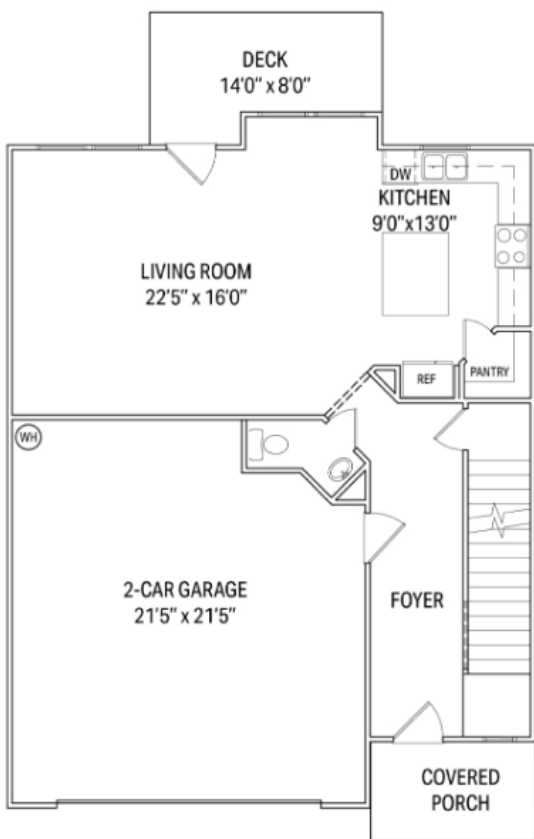

ANNAPOLIS

3 Beds | 2 Baths | 1600 SF

HARRISBURG

4 Beds | 2 Baths | 1779 SF

MACLAND

4 Beds | 2.5 Baths | 1931 SF

CREEKSIDE

4 Beds | 2.5 Baths | 2163 SF