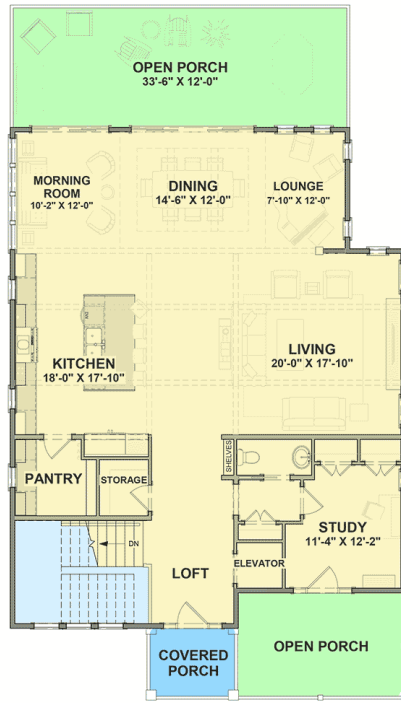

Low Country

4-5 Beds | 3.5 Baths | 3450 SF

LOWCOUNTRY FARMHOUSE

3 Beds | 4 Baths | 2754 SF

SUGARBERRY COTTAGE

3 Beds | 3 Baths | 1679 SF

RIVER PLACE COTTAGE

3 Beds | 3 Baths | 2420 SF

ANNAPOLIS

3 Beds | 2 Baths | 1600 SF

HARRISBURG

4 Beds | 2 Baths | 1779 SF

MACLAND

4 Beds | 2.5 Baths | 1931 SF

CREEKSIDE

4 Beds | 2.5 Baths | 2163 SF