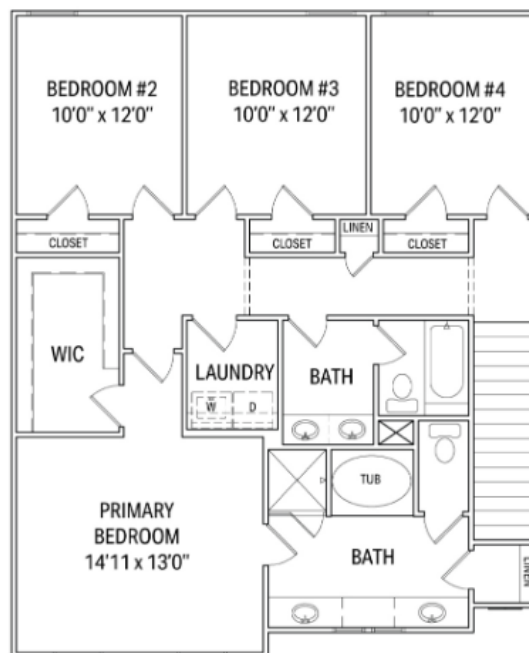

ANNAPOLIS

3 Beds | 2 Baths | 1600 SF

HARRISBURG

4 Beds | 2 Baths | 1779 SF

MACLAND

4 Beds | 2.5 Baths | 1931 SF

CREEKSIDE

4 Beds | 2.5 Baths | 2163 SF