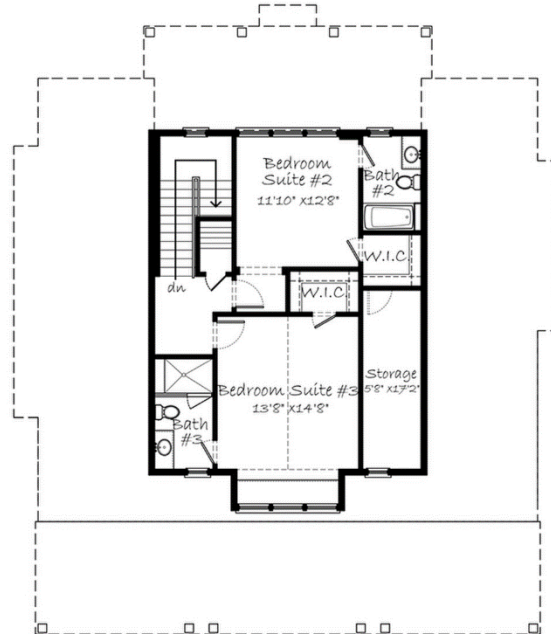

Low Country

4-5 Beds | 3.5 Baths | 3450 SF

LOWCOUNTRY FARMHOUSE

3 Beds | 4 Baths | 2754 SF

SUGARBERRY COTTAGE

3 Beds | 3 Baths | 1679 SF

RIVER PLACE COTTAGE

3 Beds | 3 Baths | 2420 SF

ANNAPOLIS

3 Beds | 2 Baths | 1600 SF

HARRISBURG

4 Beds | 2 Baths | 1779 SF

MACLAND

4 Beds | 2.5 Baths | 1931 SF

CREEKSIDE

4 Beds | 2.5 Baths | 2163 SF