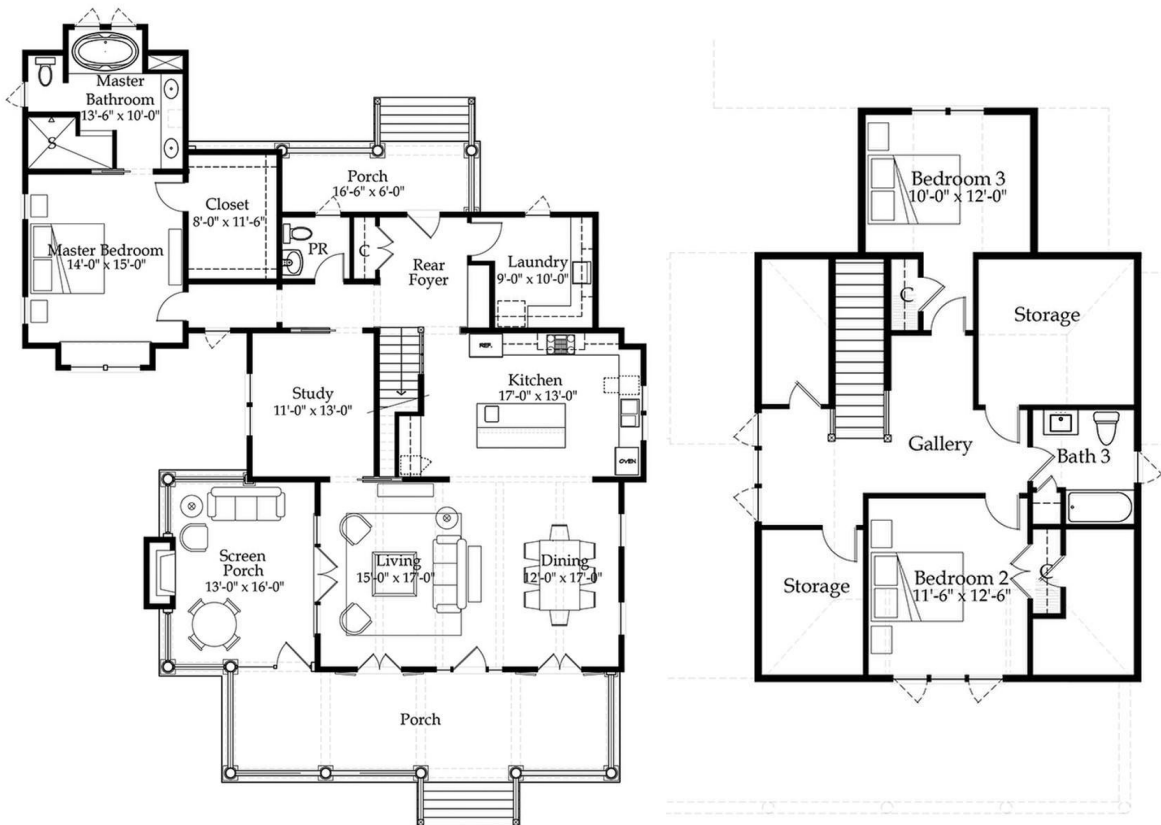

Low Country

4-5 Beds | 3.5 Baths | 3450 SF

LOWCOUNTRY FARMHOUSE

3 Beds | 4 Baths | 2754 SF

SUGARBERRY COTTAGE

3 Beds | 3 Baths | 1679 SF

RIVER PLACE COTTAGE

3 Beds | 3 Baths | 2420 SF

ANNAPOLIS

3 Beds | 2 Baths | 1600 SF

HARRISBURG

4 Beds | 2 Baths | 1779 SF

MACLAND

4 Beds | 2.5 Baths | 1931 SF

CREEKSIDE

4 Beds | 2.5 Baths | 2163 SF