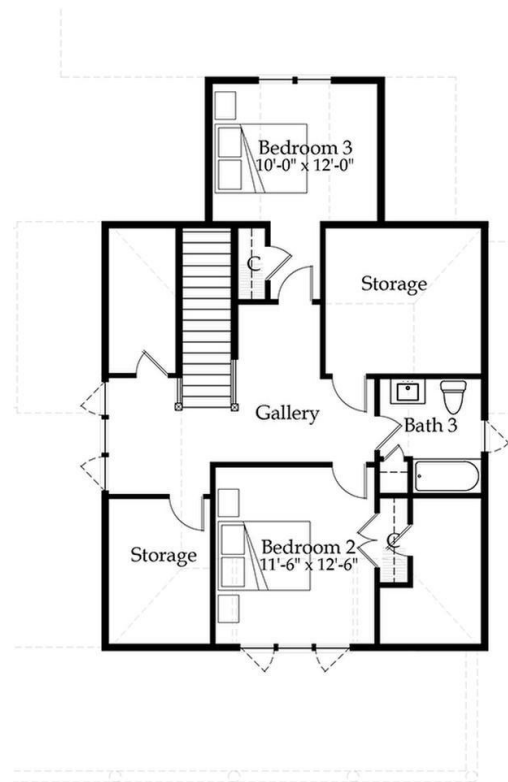

Low Country

4-5 Beds | 3.5 Baths | 3450 SF

LOWCOUNTRY FARMHOUSE

3 Beds | 4 Baths | 2754 SF

SUGARBERRY COTTAGE

3 Beds | 3 Baths | 1679 SF

RIVER PLACE COTTAGE

3 Beds | 3 Baths | 2420 SF

ANNAPOLIS

3 Beds | 2 Baths | 1600 SF

HARRISBURG

4 Beds | 2 Baths | 1779 SF

MACLAND

4 Beds | 2.5 Baths | 1931 SF

CREEKSIDE

4 Beds | 2.5 Baths | 2163 SF