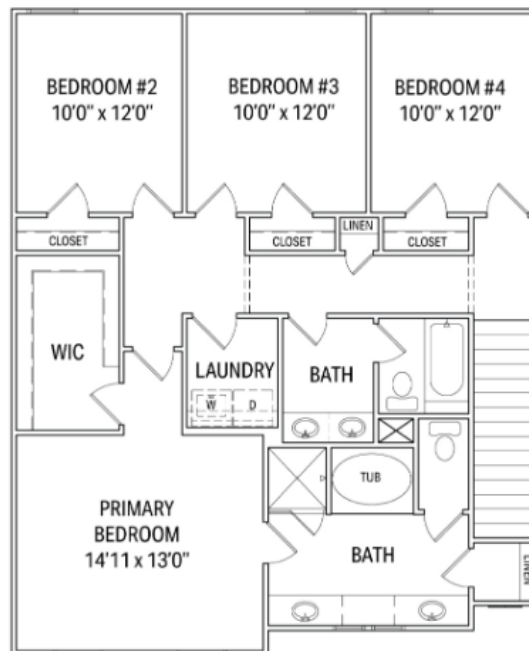

ANNAPOLIS

3 Beds | 2 Baths | 1600 SF

HARRISBURG

4 Beds | 2 Baths | 1779 SF

MACLAND

4 Beds | 2.5 Baths | 1931 SF

CREEKSIDE

4 Beds | 2.5 Baths | 2163 SF