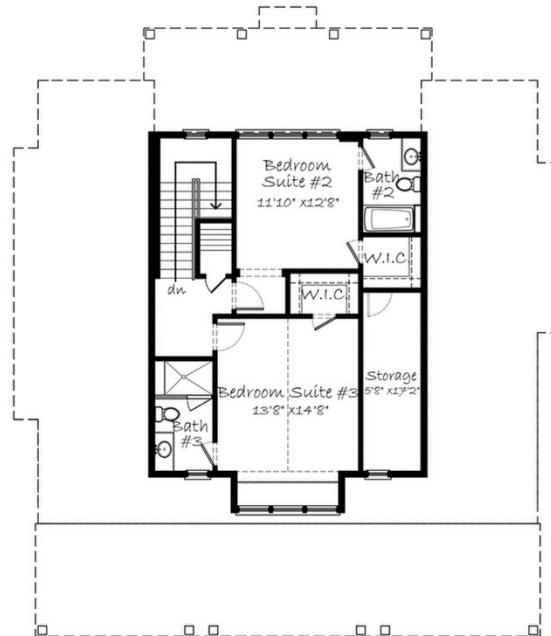

Low Country

4-5 Beds | 3.5 Baths | 3450 SF

LOWCOUNTRY FARMHOUSE

3 Beds | 4 Baths | 2754 SF

SUGARBERRY COTTAGE

3 Beds | 3 Baths | 1679 SF

RIVER PLACE COTTAGE

3 Beds | 3 Baths | 2420 SF

ANNAPOLIS

3 Beds | 2 Baths | 1600 SF

HARRISBURG

4 Beds | 2 Baths | 1779 SF

MACLAND

4 Beds | 2.5 Baths | 1931 SF

CREEKSIDE

4 Beds | 2.5 Baths | 2163 SF