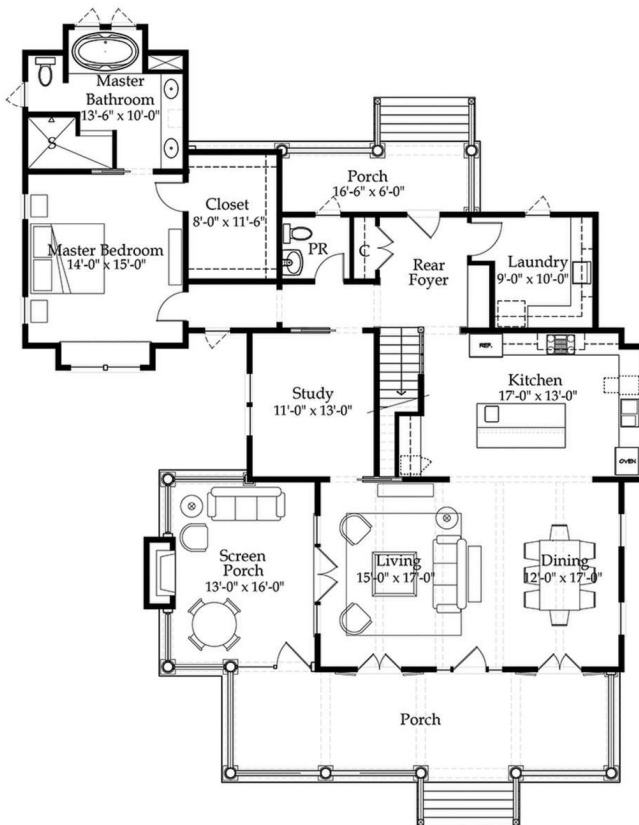

Low Country

4-5 Beds | 3.5 Baths | 3450 SF

LOWCOUNTRY FARMHOUSE

3 Beds | 4 Baths | 2754 SF

SUGARBERRY COTTAGE

3 Beds | 3 Baths | 1679 SF

RIVER PLACE COTTAGE

3 Beds | 3 Baths | 2420 SF

ANNAPOLIS

3 Beds | 2 Baths | 1600 SF

HARRISBURG

4 Beds | 2 Baths | 1779 SF

MACLAND

4 Beds | 2.5 Baths | 1931 SF

CREEKSIDE

4 Beds | 2.5 Baths | 2163 SF