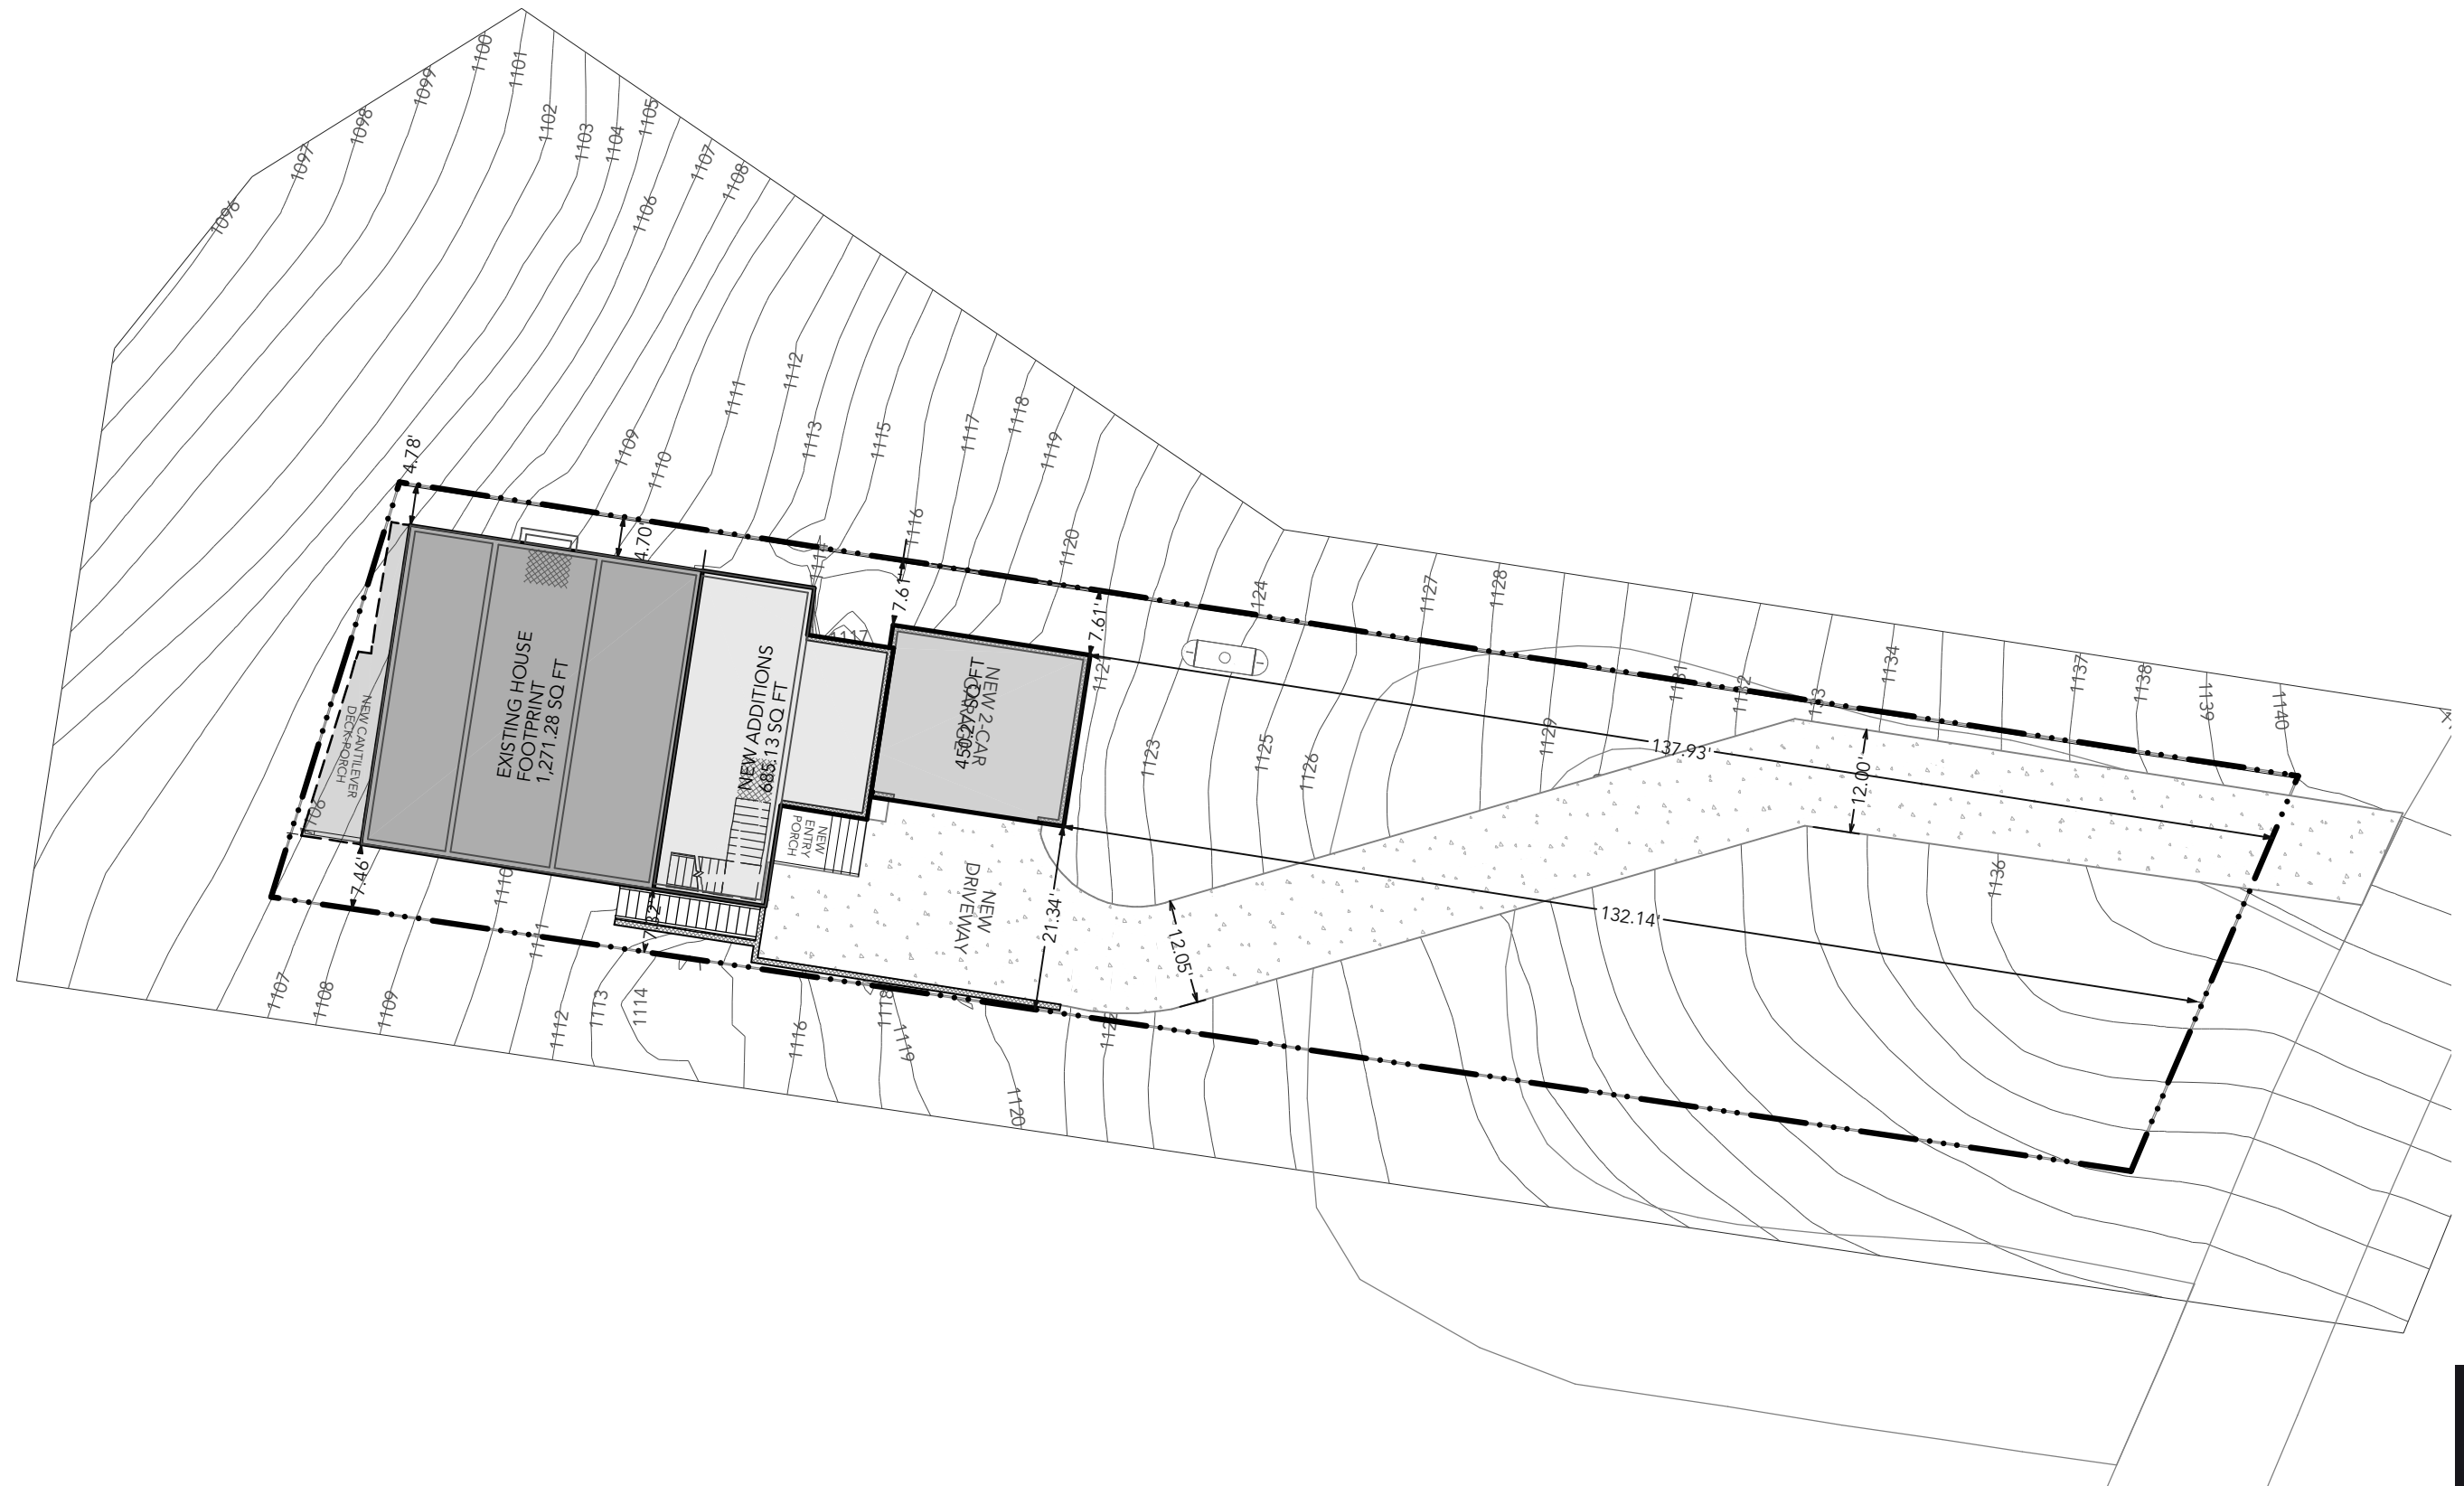

6178 LAKE LANIER HEIGHTS DR RESIDENCE

PROPOSED DESIGN