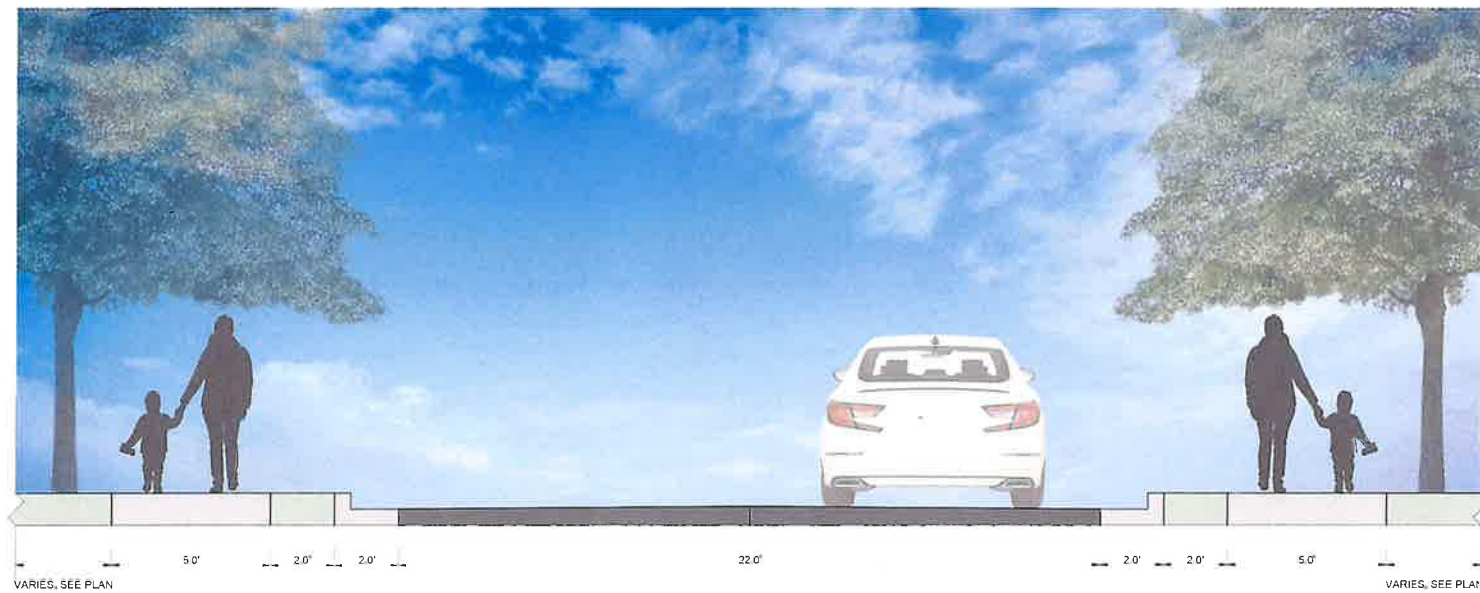

CRYPTOMERIA

SITE ENTRYWAY: SCALE 1" = 20'

MAIL KIOSK

50' EVERGREEN BUFFER

LARGE CALIPER SHADE TREES AT ENTRANCE

ORNAMENTAL TREE

MONUMENT SIGN

SITE ENTRYWAY SECTION

VARIABLES, SEE PLAN

VARIABLES, SEE PLAN

CONCEPT IMAGES

PLAYGROUND AND FITNESS

SHADE TREE

PLAYGROUND

BENCH

STREET TREES AT 50' O.C.