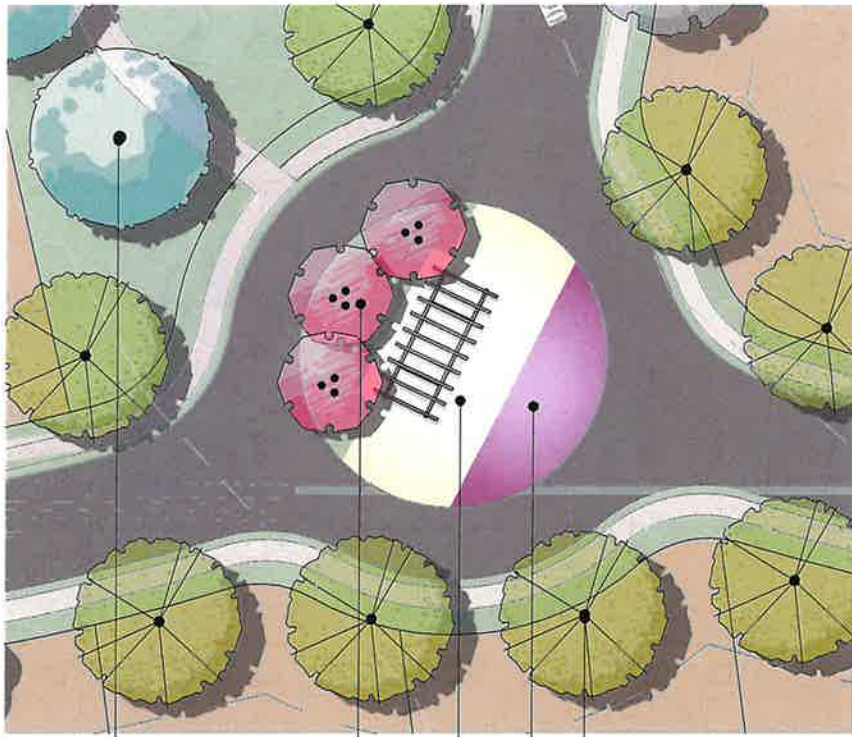

SHADE TREE

ORNAMENTAL TREE

TRELLIS

STREET TREES AT 50' O.C.

SEASONAL COLOR

CONCEPT IMAGES