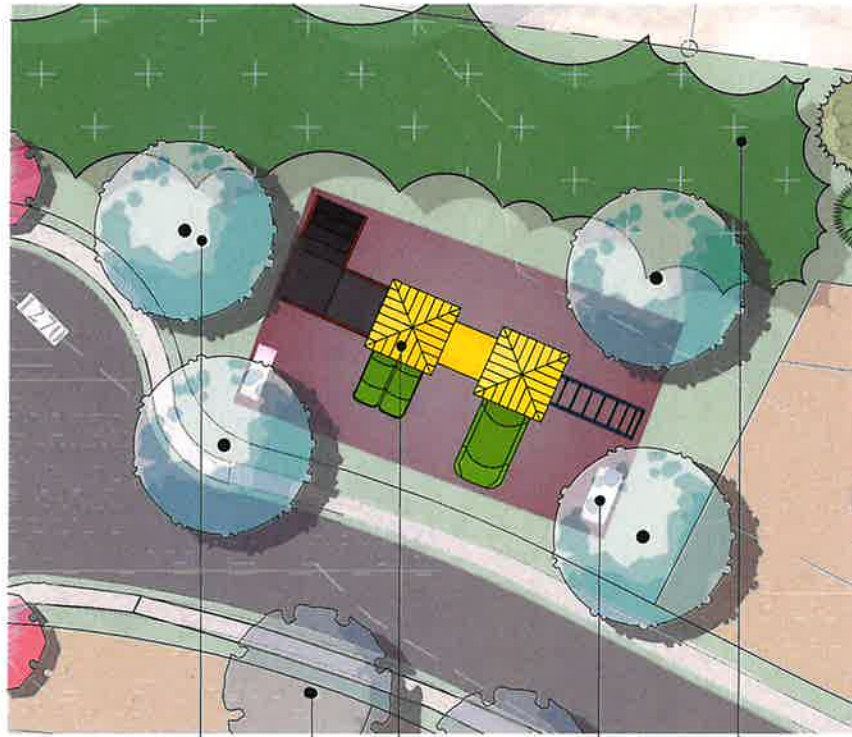

CRYPTOMERIA

SITE ENTRYWAY: SCALE 1" = 20'

MAIL KIOSK

50' EVERGREEN BUFFER

LARGE CALIPER SHADE TREES AT ENTRANCE

ORNAMENTAL TREE

MONUMENT SIGN

SITE ENTRYWAY SECTION

VARIABLES, SEE PLAN

VARIABLES, SEE PLAN

CONCEPT IMAGES

PLAYGROUND AND FITNESS

SHADE TREE

PLAYGROUND

BENCH

STREET TREES AT 50' O.C.

PLAYGROUND COMMUNITY SPACE

TYPICAL LOT

SITE ENTRYWAY