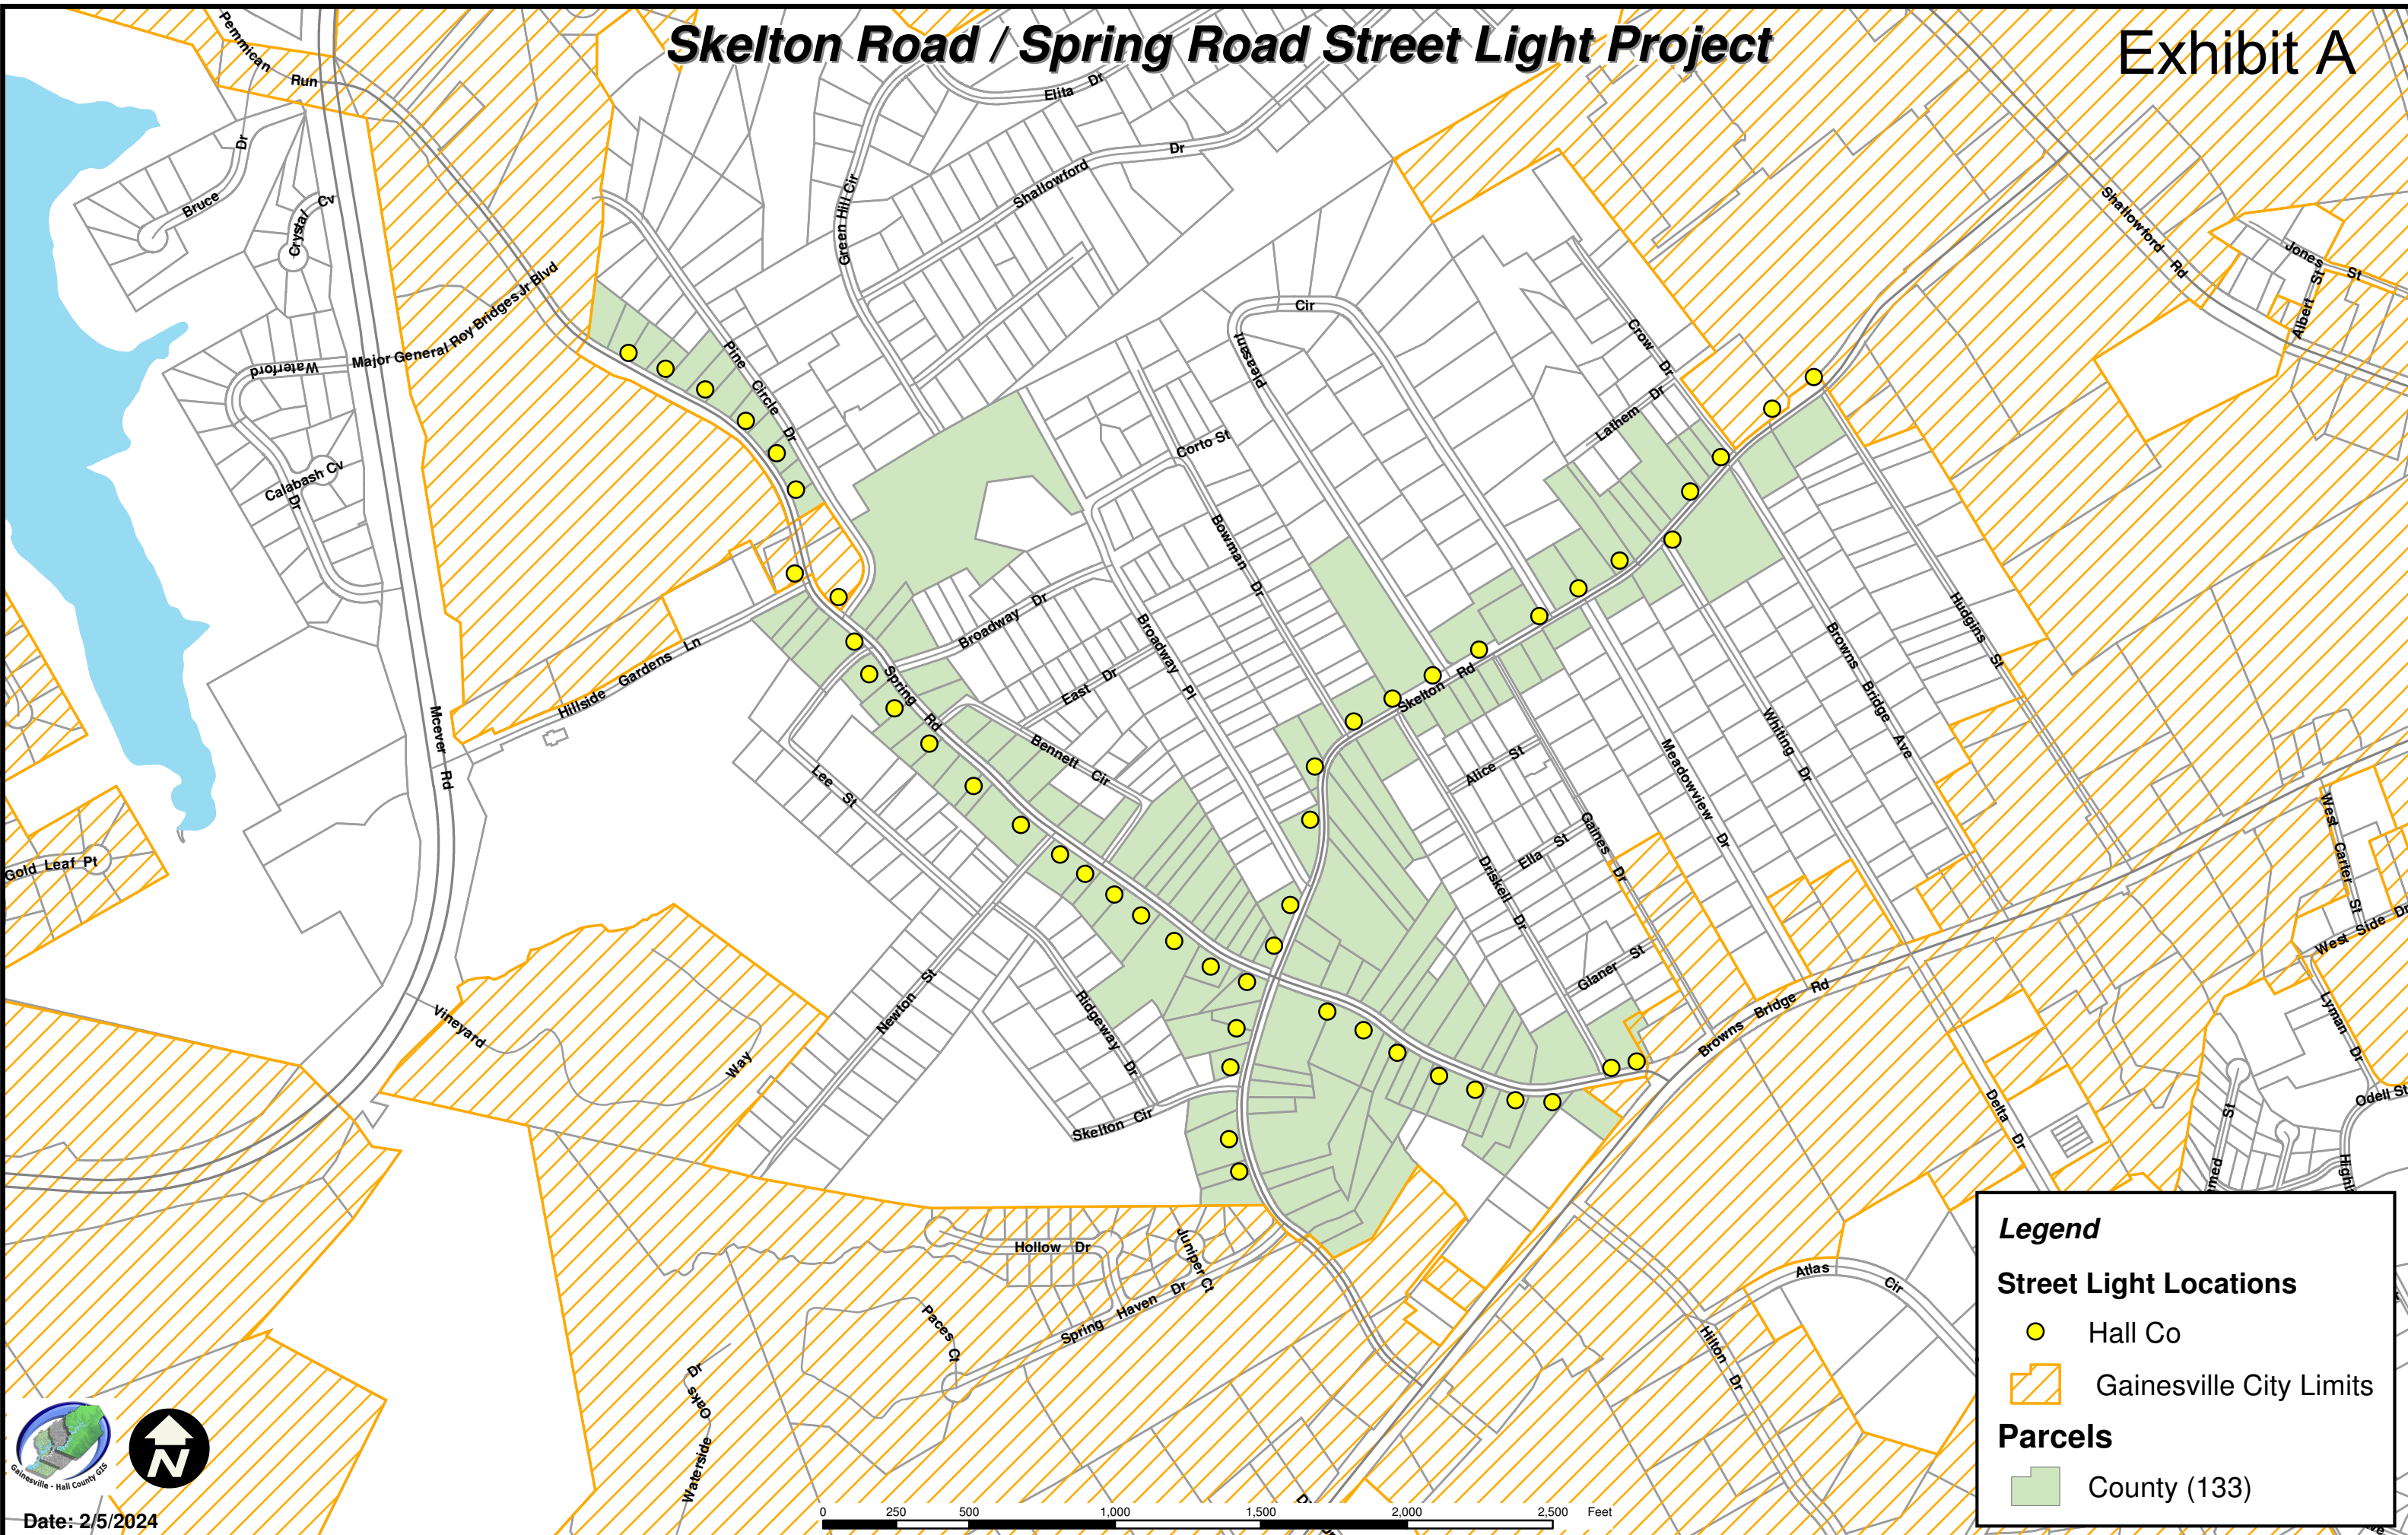

Skelton Road / Spring Road Street Light Project

Exhibit A

Legend

Street Light Locations

- Hall Co
- ▭ Gainesville City Limits

Parcels

- ▭ County (133)

Date: 2/5/2024

0 250 500 1,000 1,500 2,000 2,500 Feet