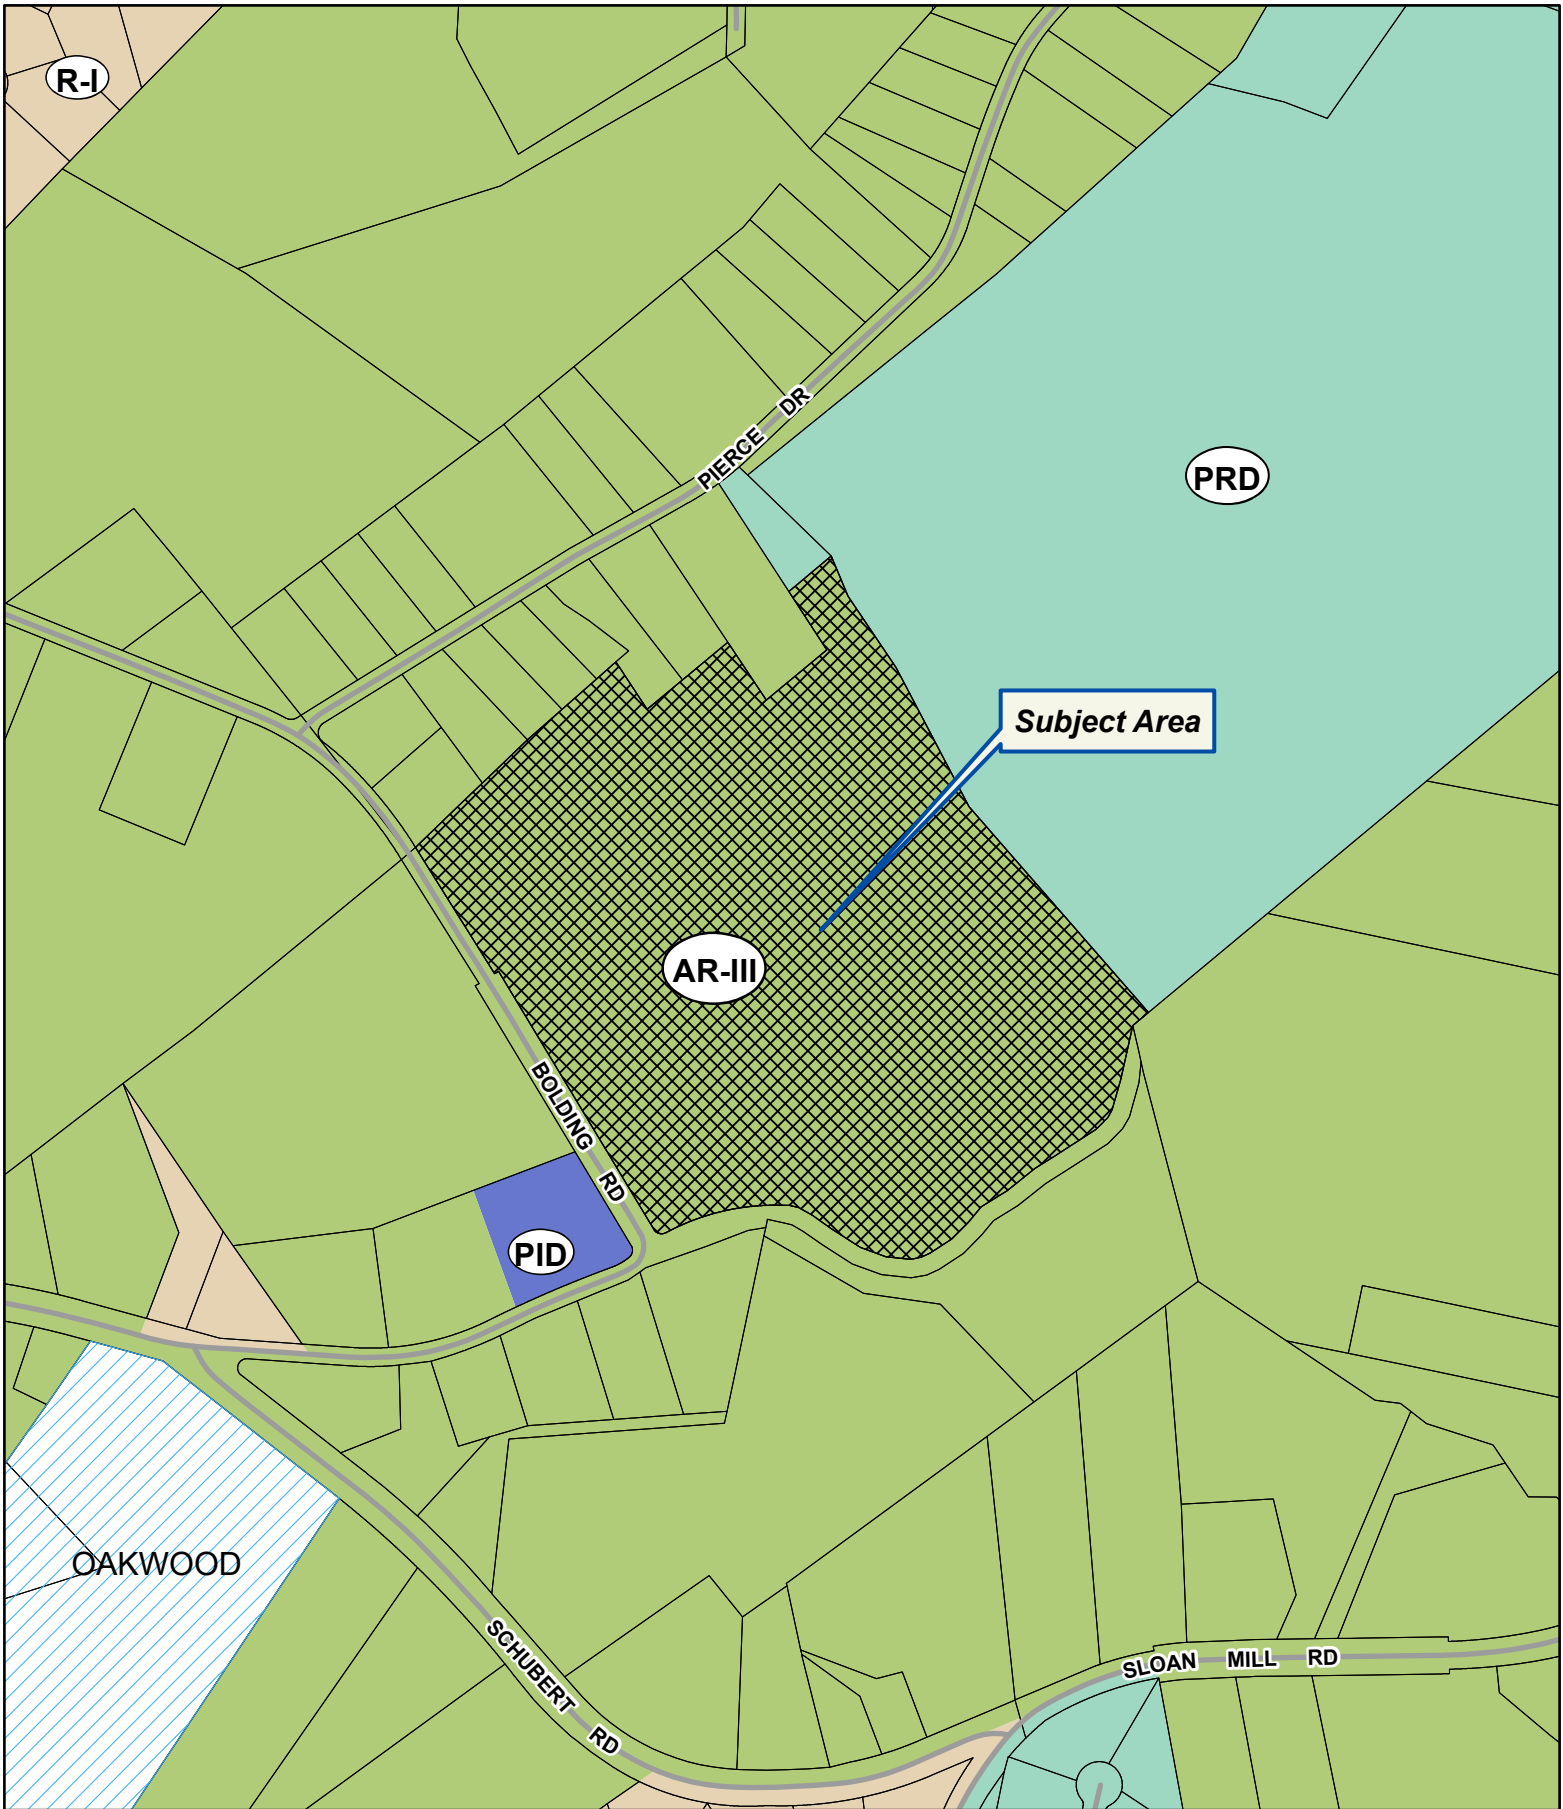

Applicant: CMWB COMPANY, LLC

Tax Parcel #: 15036B000037

Location: 3969 BOLDING ROAD, FLOWERY BRANCH, GA 30542

Commission District 1

PC Mtg. Date: 07/01/2024

- Zoning Boundary
- ▨ City Limits
- ▭ Subject Area
- Structure

Applicant: CMWB COMPANY, LLC

Tax Parcel #: 15036B000037

Location: 3969 BOLDING ROAD, FLOWERY BRANCH, GA 30542

Commission District 1

PC Mtg. Date: 07/01/2024

- Zoning Boundary
- ▨ City Limits
- ▩ Subject Area
- Structure

Applicant: CMWB COMPANY, LLC

Tax Parcel #: 15036B000037

Location: 3969 BOLDING ROAD, FLOWERY BRANCH, GA 30542

Commission District 1

PC Mtg. Date: 07/01/2024

-  Zoning Boundary
-  City Limits
-  Subject Area