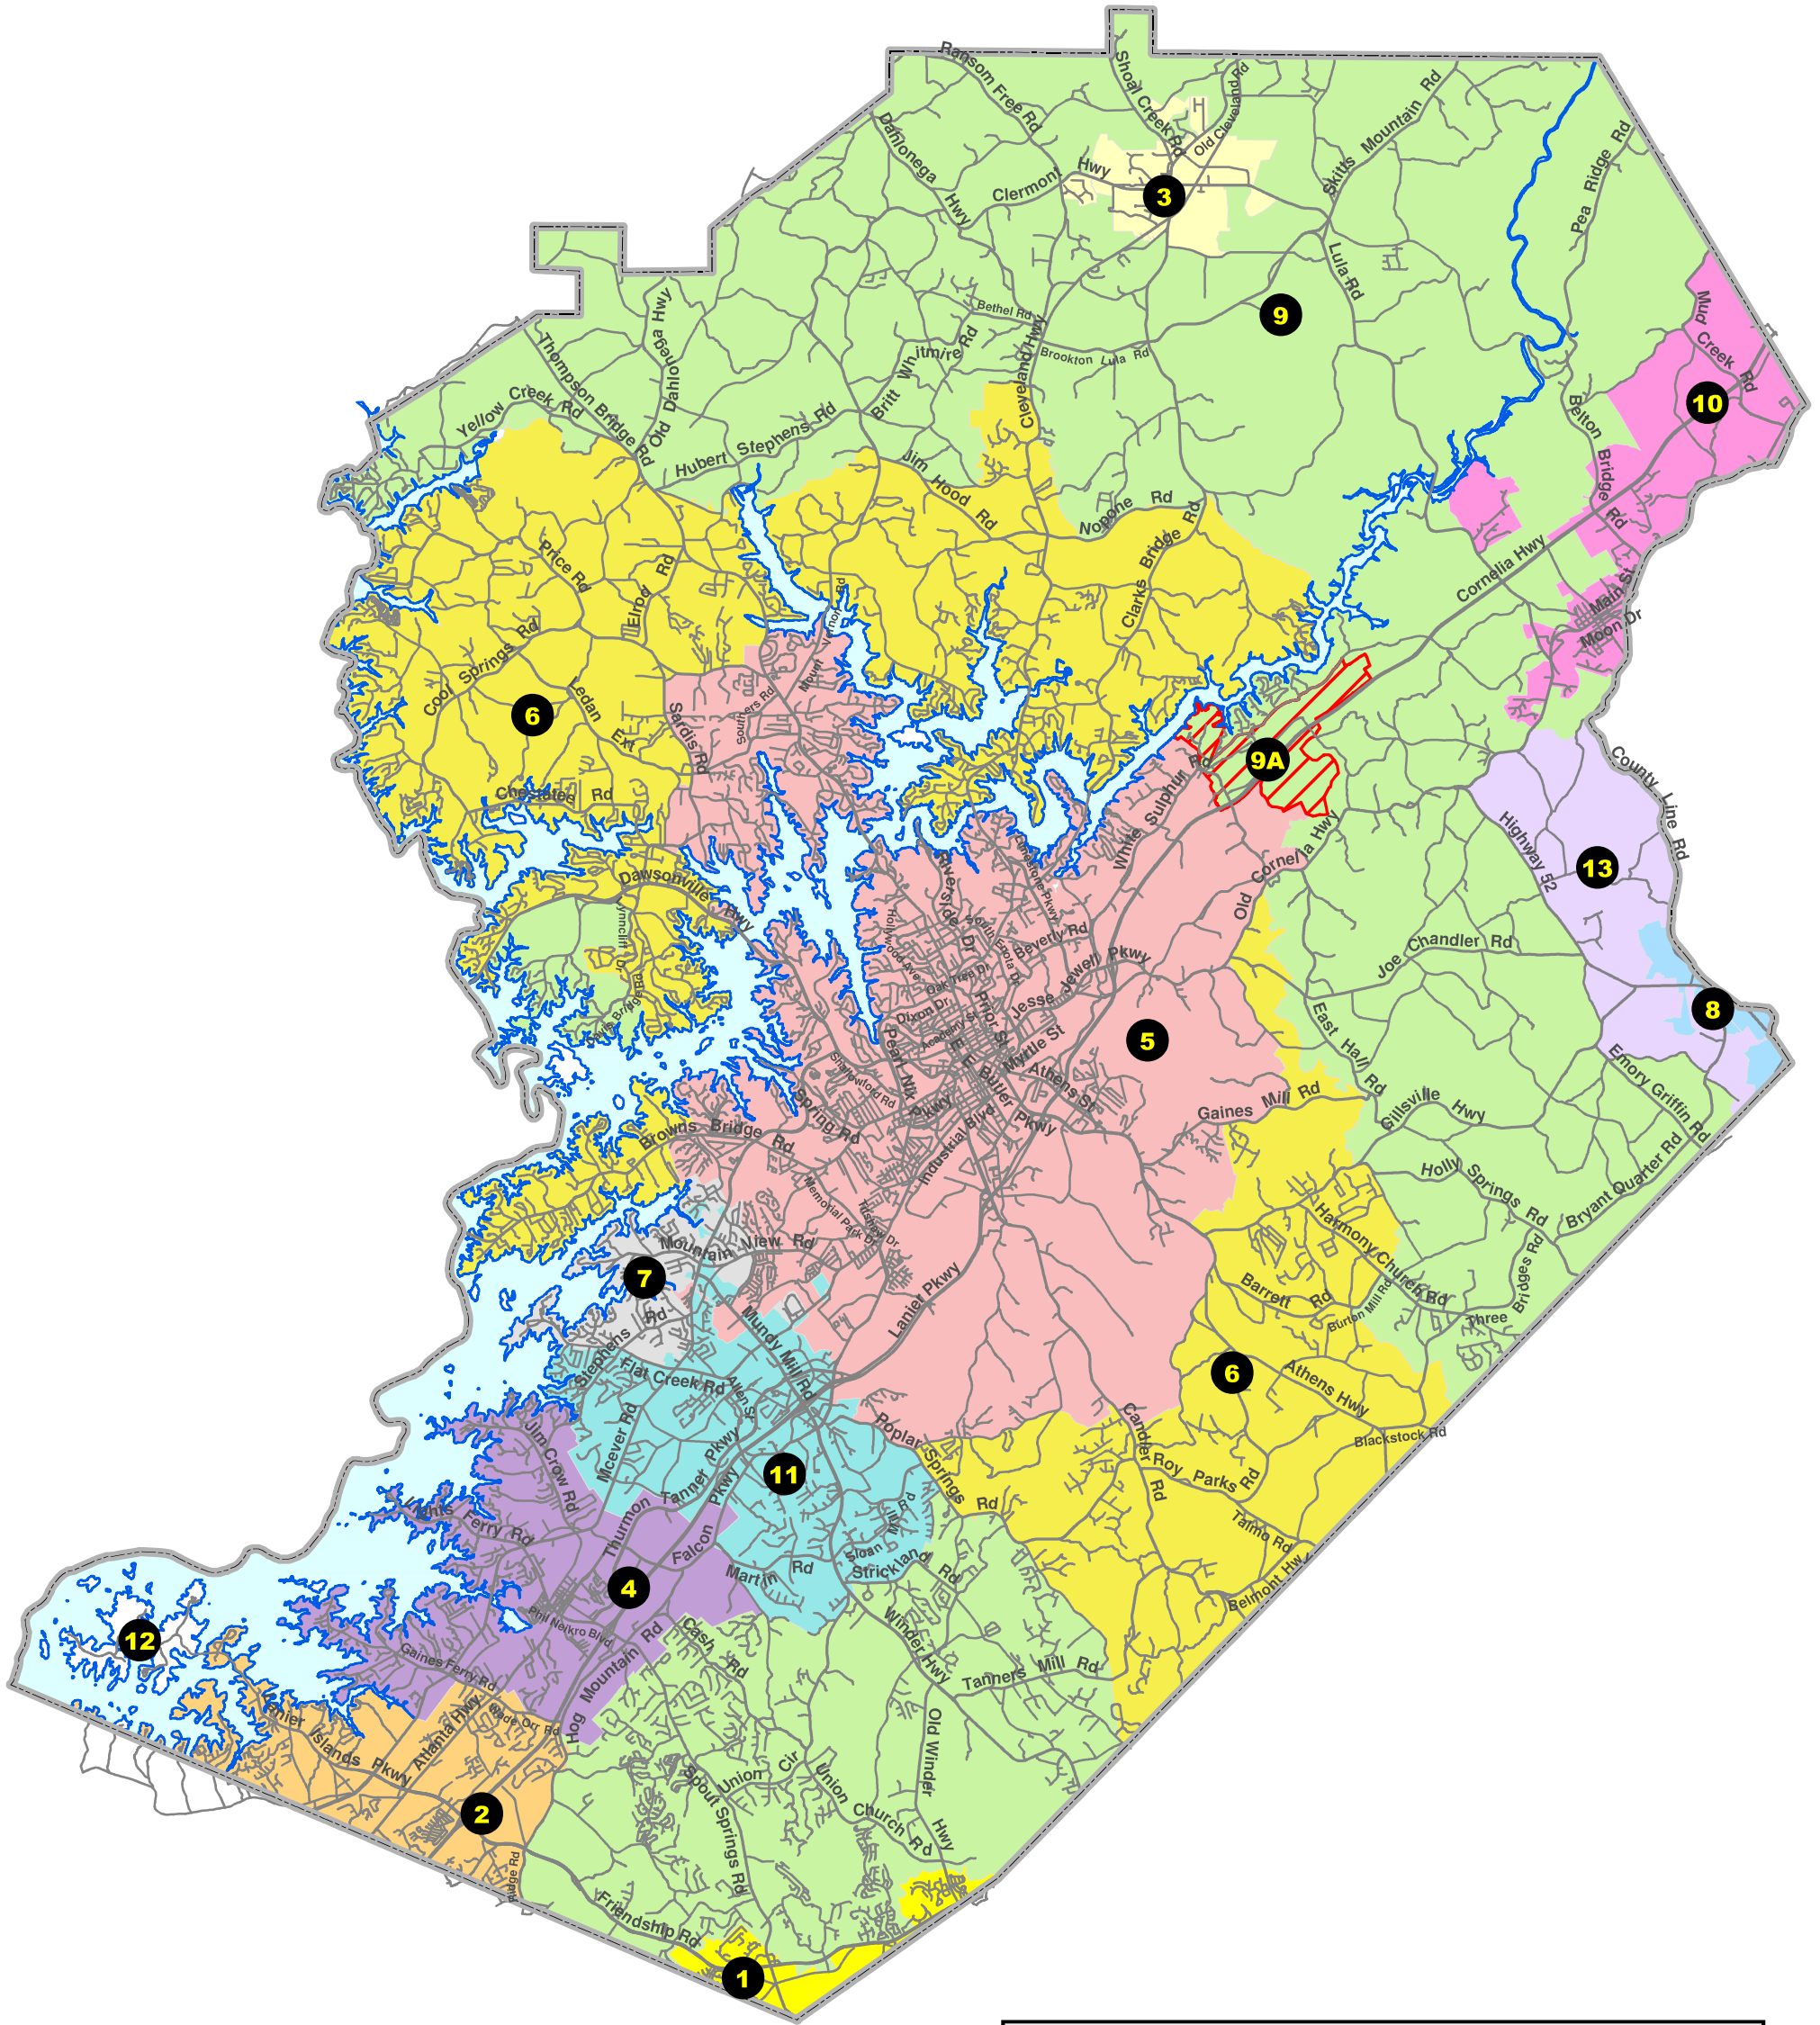

# EXHIBIT "A"

## Sewer Service Districts

Legend	
	Lakes
DISTRICT	
	1 - BRASELTON
	2 - BUFORD
	3 - CLERMONT
	4 - FLOWERY BRANCH
	5 - GAINESVILLE
	6 - GAINESVILLE/HALL COUNTY
	7 - GAINESVILLE/OAKWOOD
	8 - GILLSVILLE
	9 - HALL COUNTY
	9A
	10 - LULA
	11 - OAKWOOD
	12 - UNASSIGNED SERVICE
	13 - GILLSVILLE - HALL COUNTY