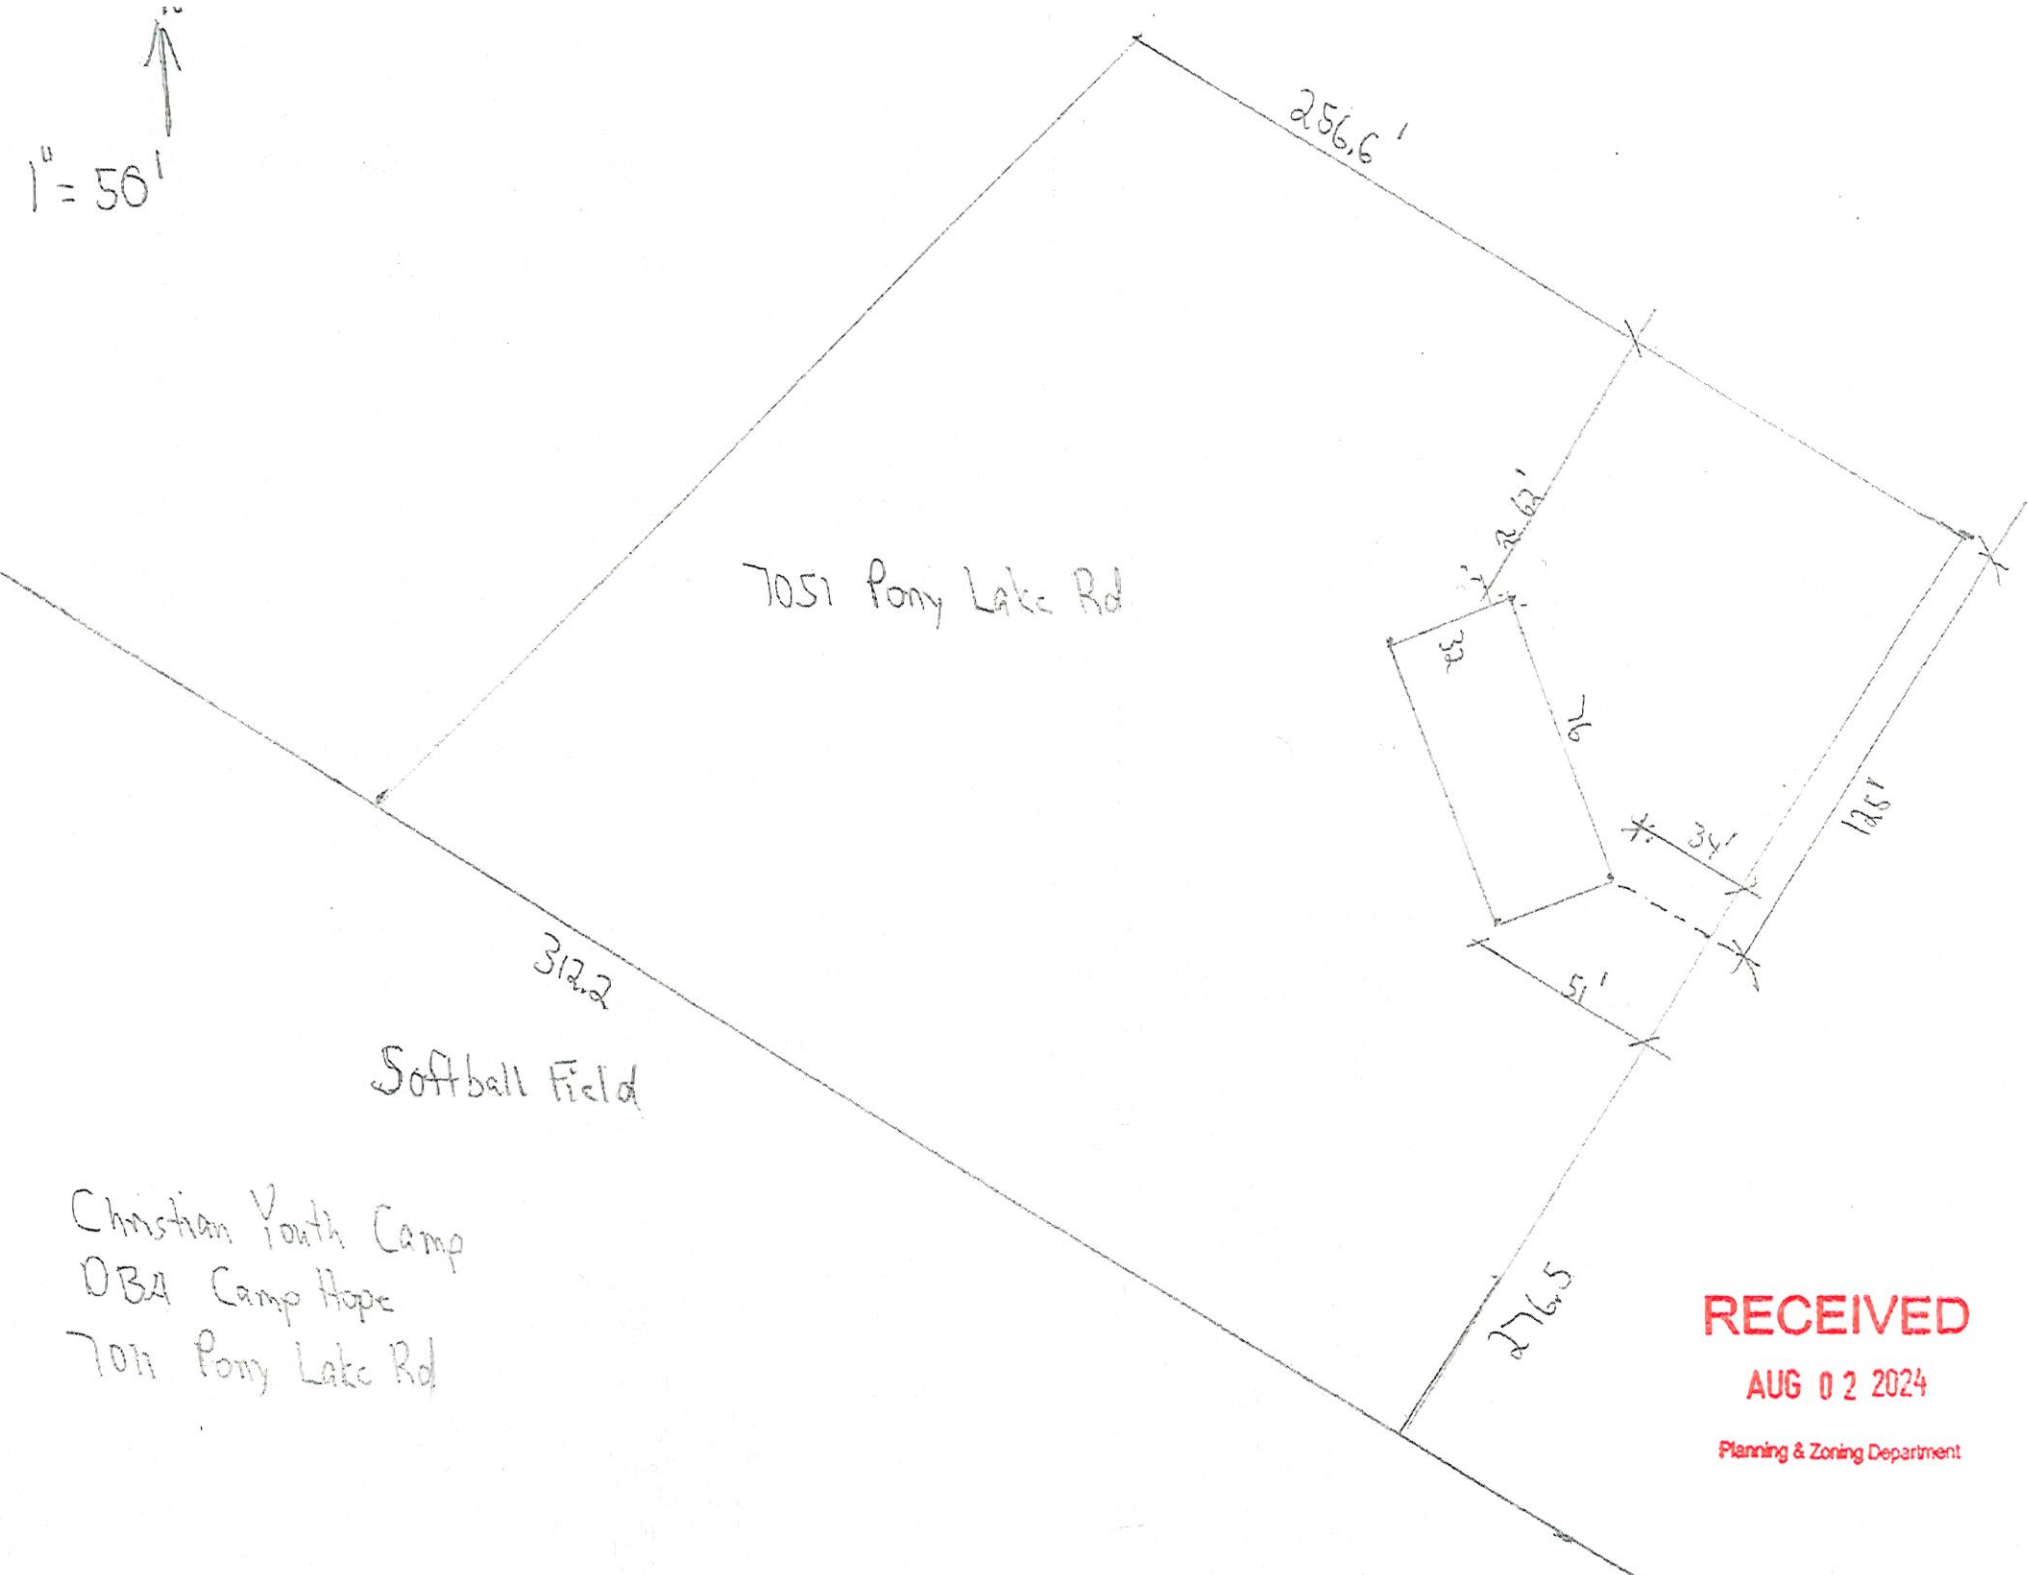

1" = 50'

7051 Pony Lake Rd

312.2

Softball Field

Christian Youth Camp
DBA Camp Hope
7011 Pony Lake Rd

276.5

RECEIVED

AUG 02 2024

Planning & Zoning Department

Camp Hope
7011 Pony Lake Rd
Dahlonega, GA 30533

RECEIVED

AUG 02 2024

Planning & Zoning Department