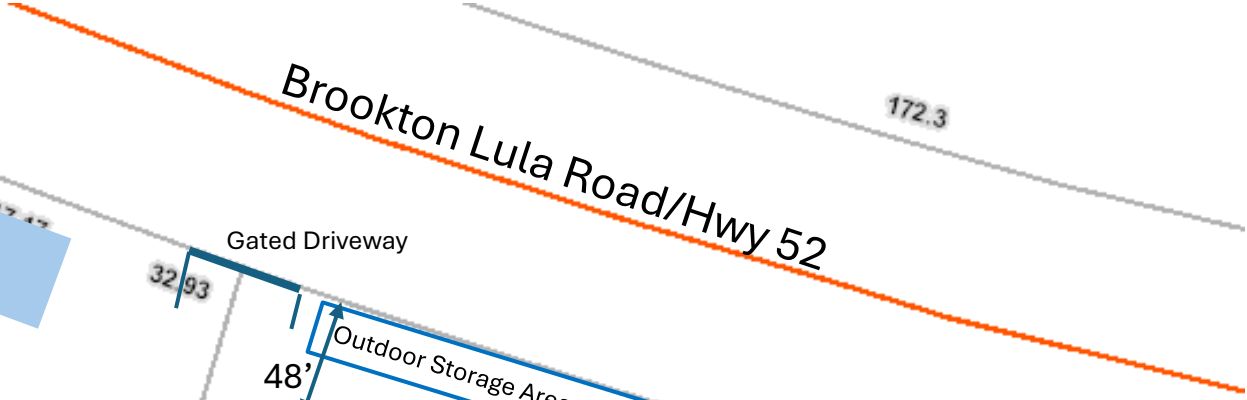

SITE PLAN

5859 & 5871 Brookton Lula Road

AERIAL SITE PLAN

5859 & 5871 Brookton Lula Road

8/23/2024