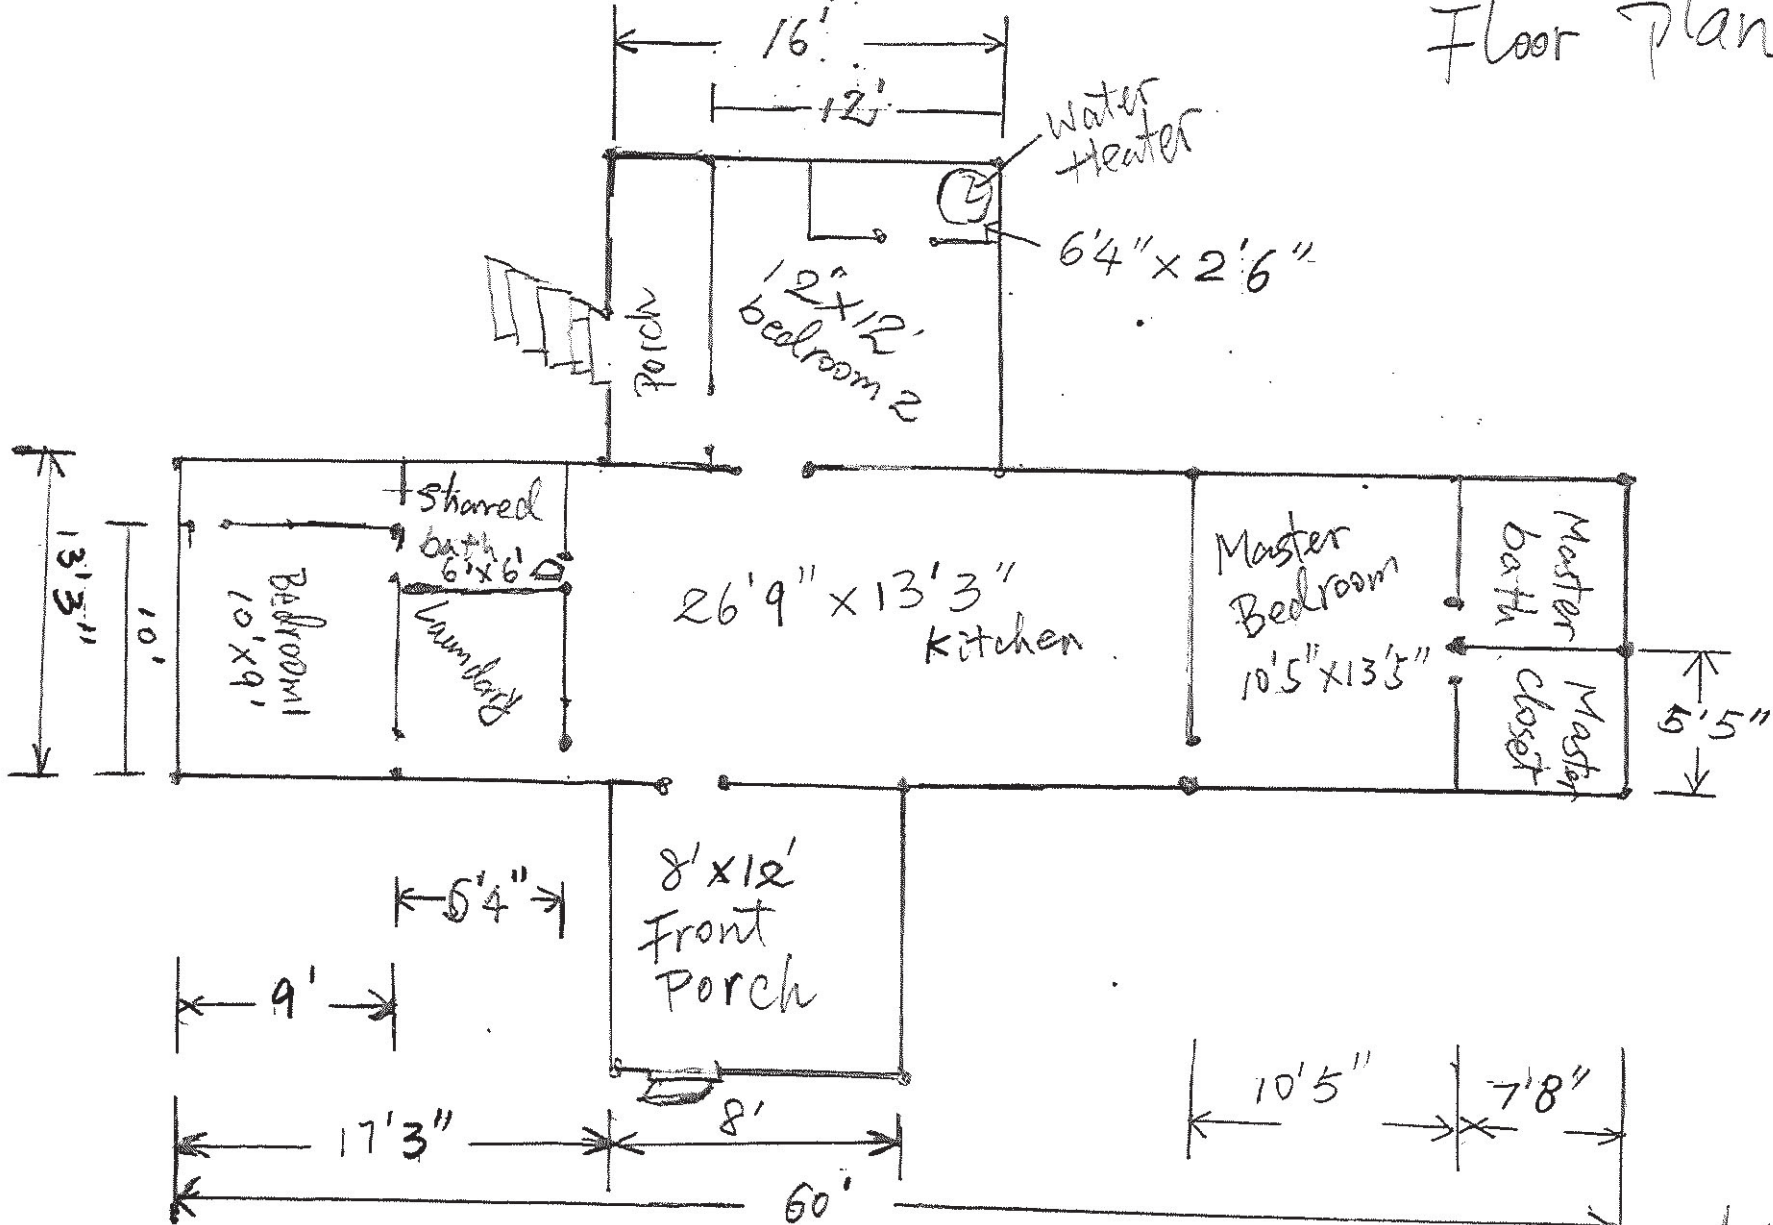

SITE PLAN
5342 Robin Trail

I approve the ~~Site~~ ^{SITE PLAN} plan and the numbers are correct.

SITE PLAN
5342 Robin Trail

no longer
structure
there

Trailer is 13'3" x 60'

Floor Plan

5342 Robin Trail