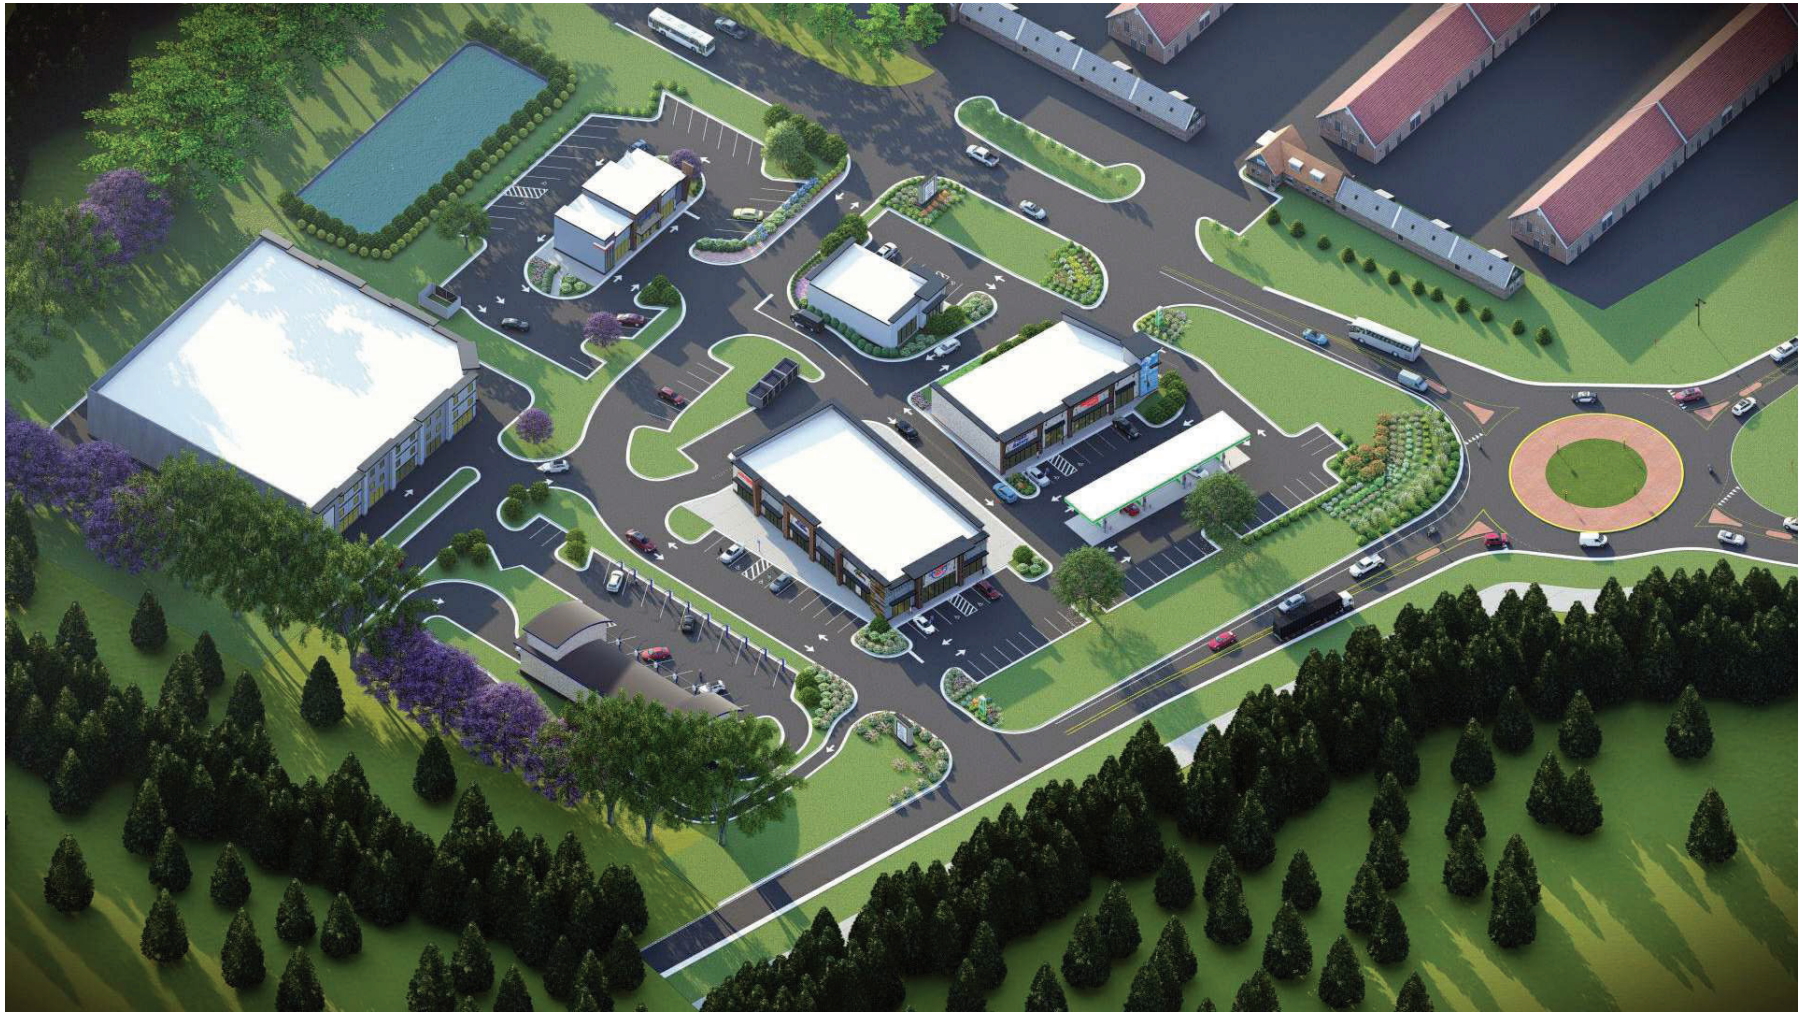

PLANSET TITLE

PROJECT:
MC EVER ROAD

ADDRESS:
MCEVER ROAD AND LIGHTS
FERRY ROAD, HALL
COUNTY, GA
OWNER: -

SEAL

REVISIONS:

DRAWN BY: CHA
CHECKED BY: NAG

Date: 18-JULY-24

A126
AERIAL VIEW-2

Scale: