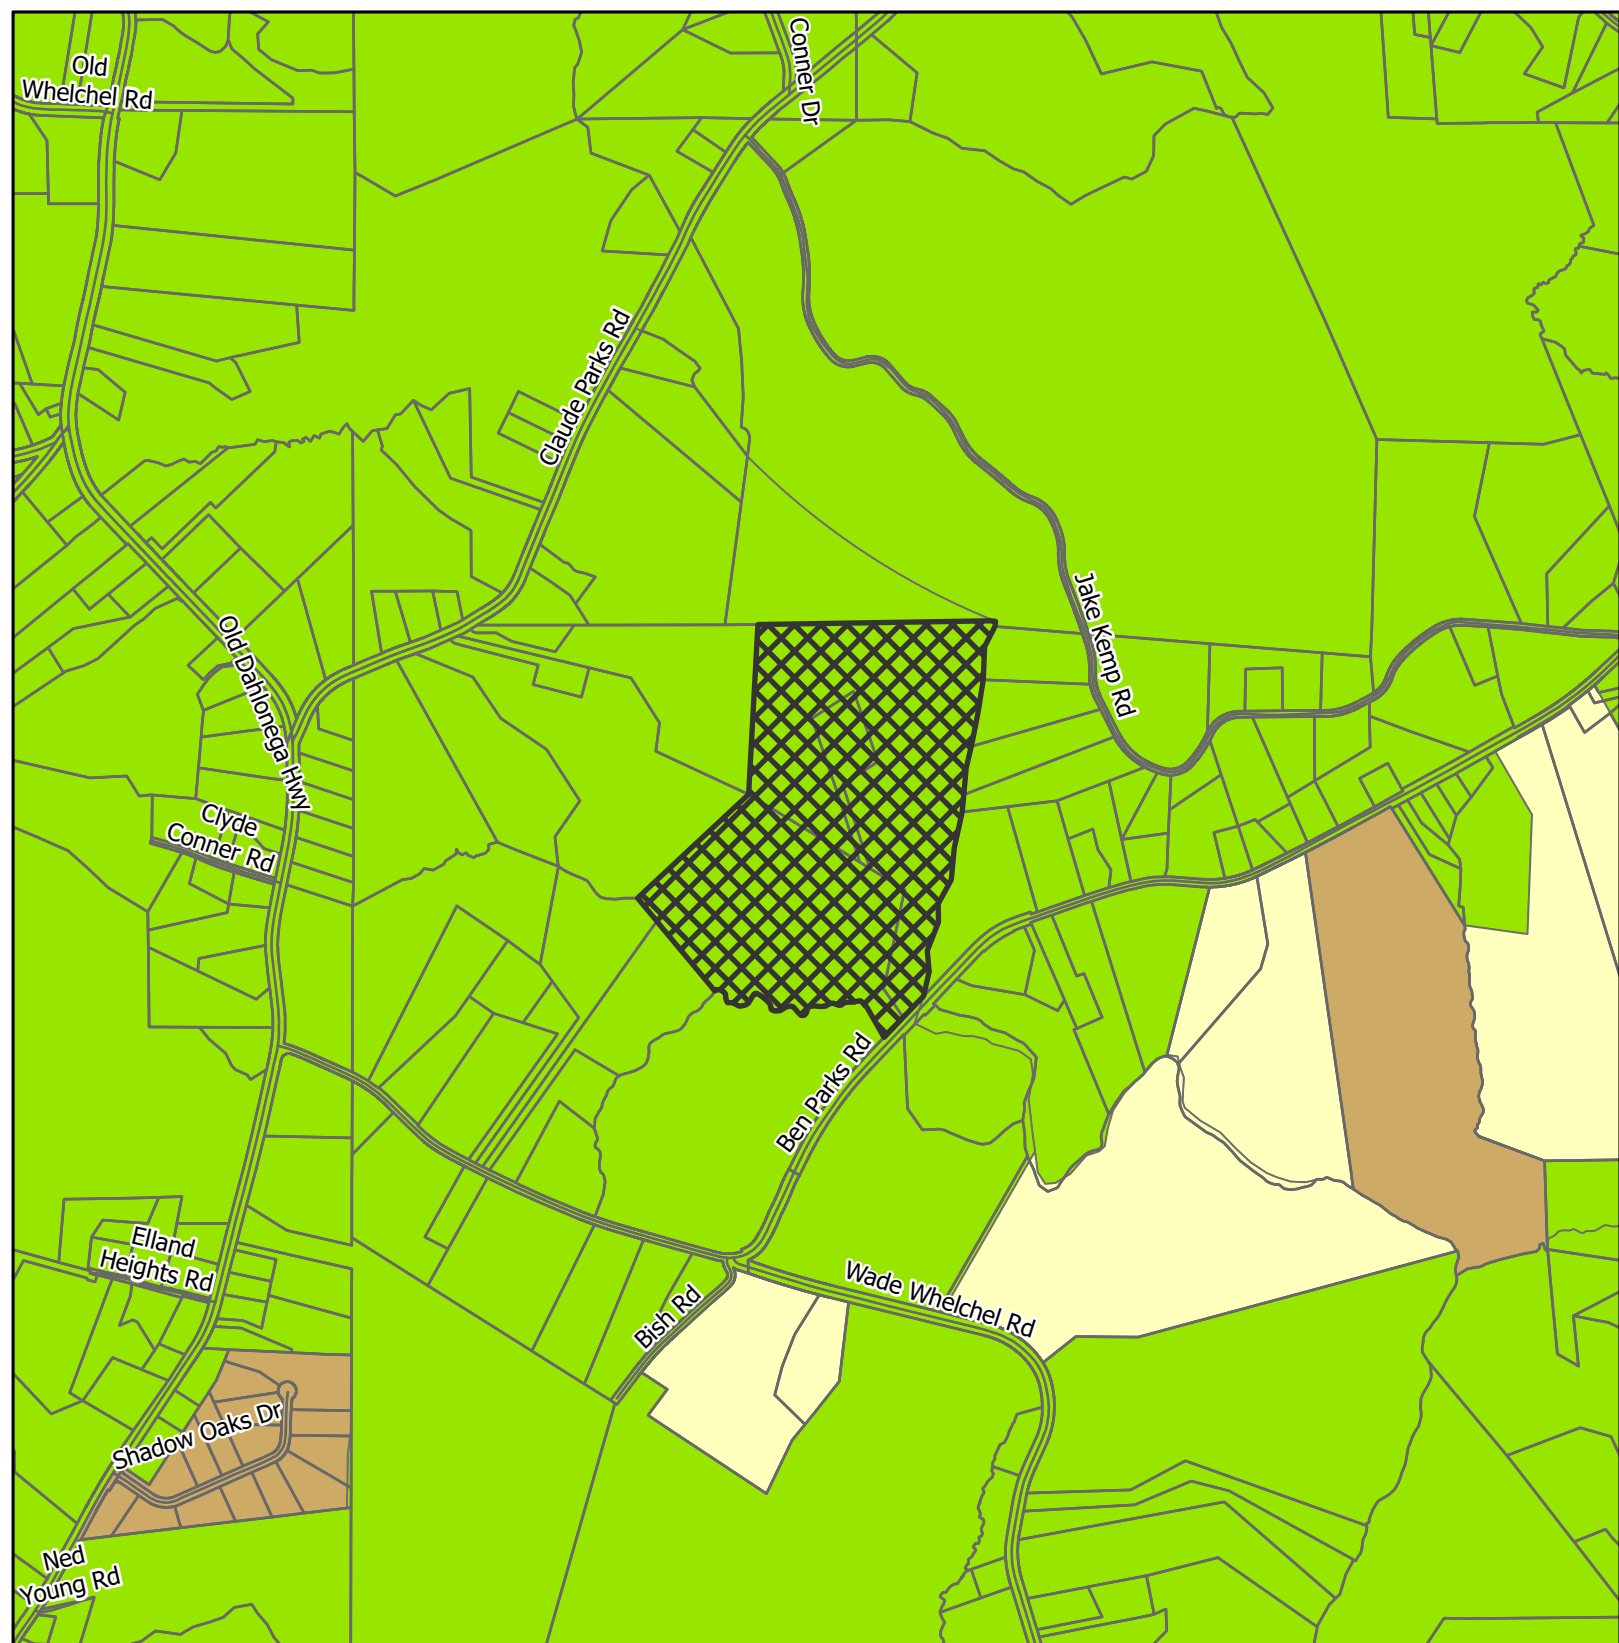

## Overview Map

-  Subject Area Location
-  Subject Area
-  Commission Districts
-  City Limits
- Urbanized Zone Areas**
-  Atlanta, GA
-  Gainesville, GA

Applicant: Thumbs Up Mission  
 Tax Parcel #: 11065 000002, 000012,  
 000023  
 Location: 6245, 6249 & 0 Ben Parks  
 Road  
 Commission District: 3

## Future Land Use Map

-  Subject Area
-  City Limits
- Future Land Use Zones**
-  Business Corridors
-  Greenspace - Conservation
-  Rural Agriculture
-  Rural Neighborhood
-  Rural Scenic Corridors

Applicant: Thumbs Up Mission  
 Tax Parcel #: 11065 000002, 000012,  
 000023  
 Location: 6245, 6249 & 0 Ben Parks  
 Road  
 Commission District: 3

## Zoning Map

 Subject Area

 City Limits