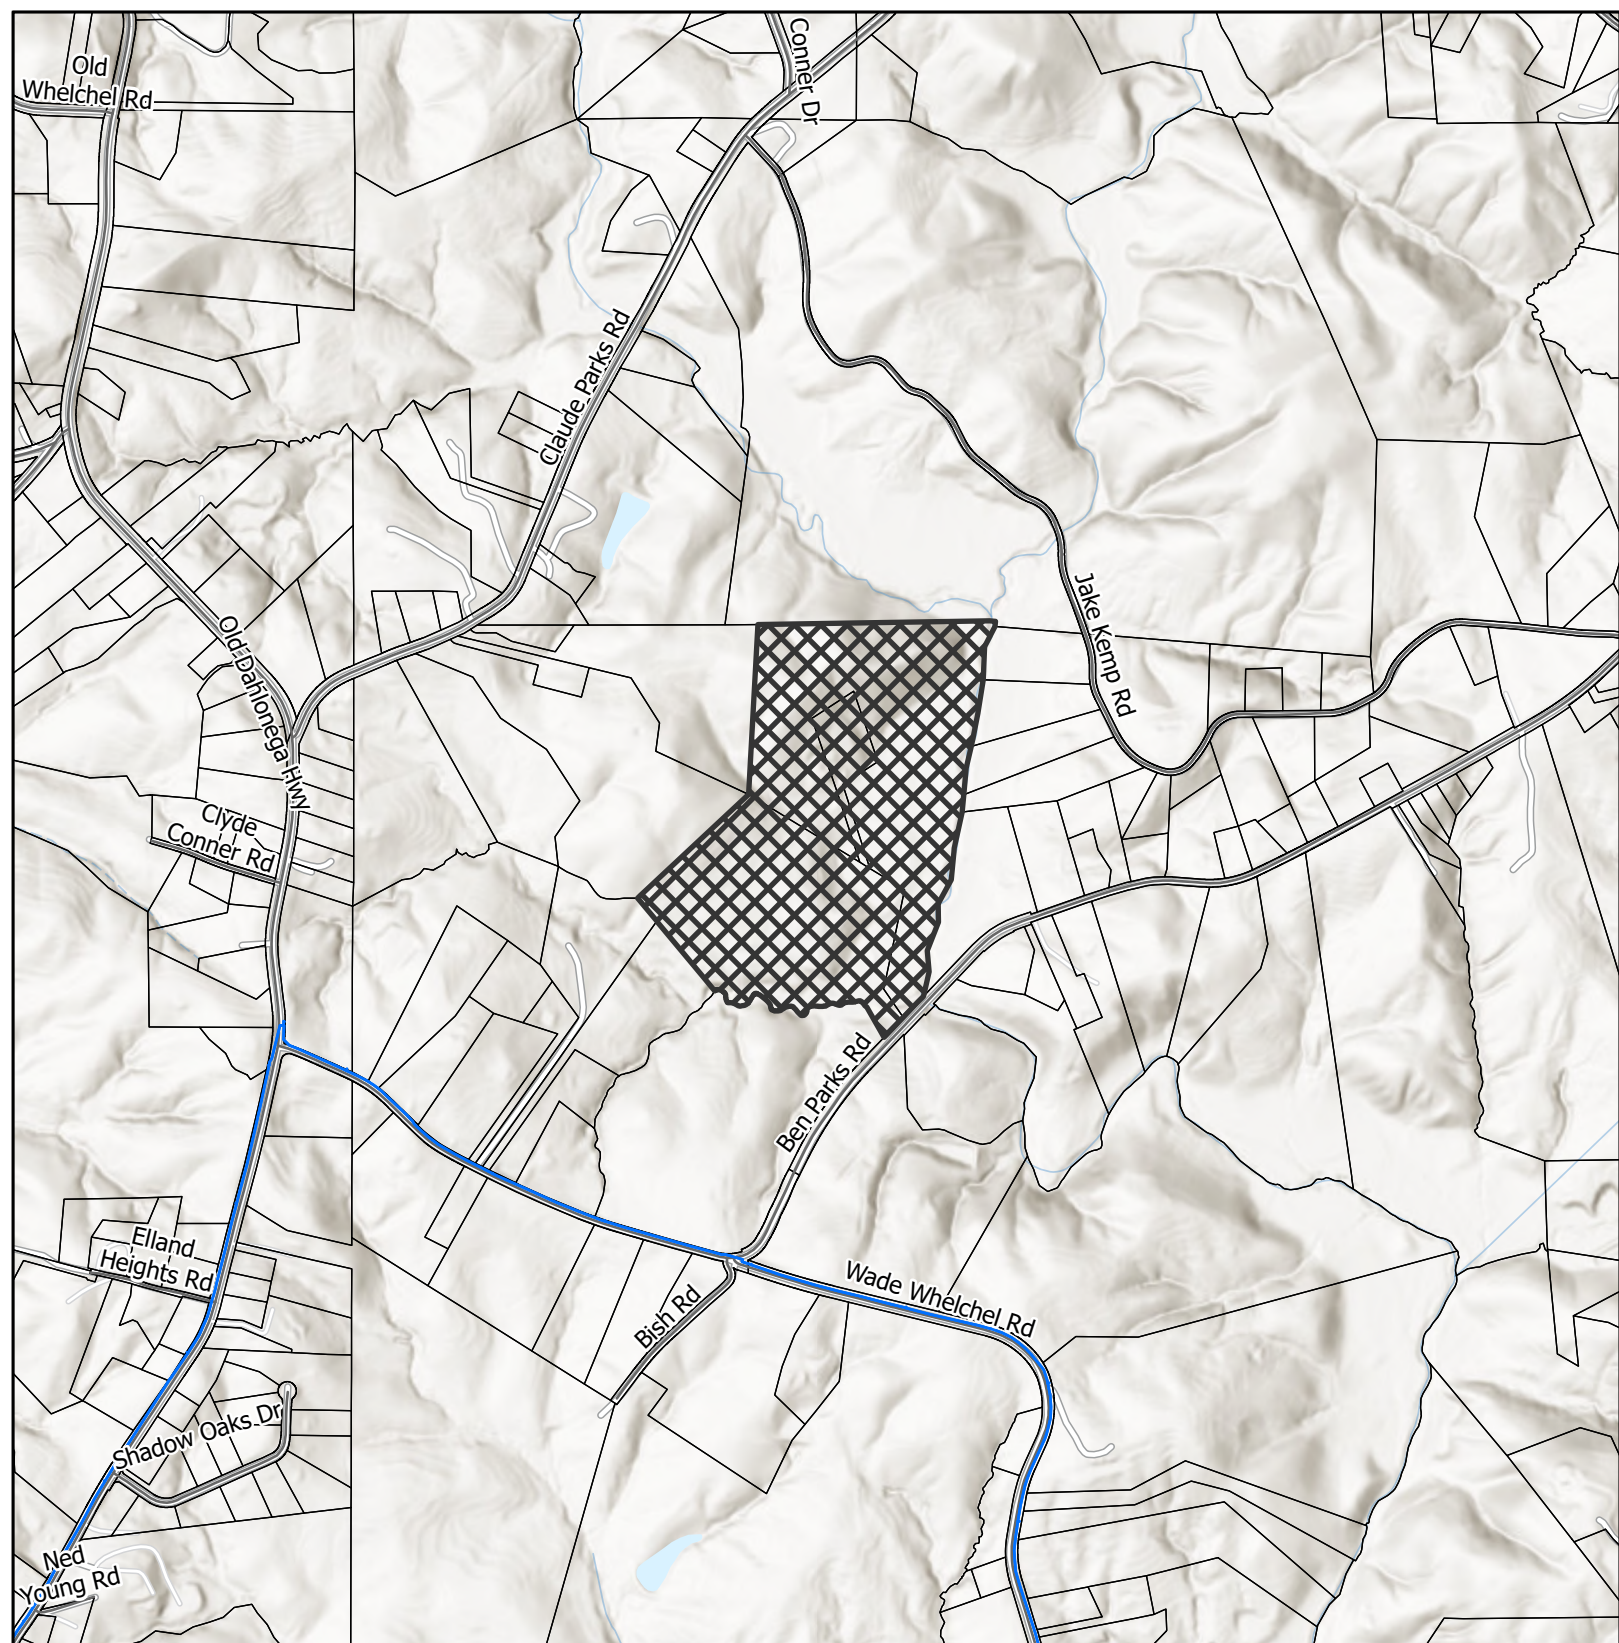

## Future Land Use Map

-  Subject Area
-  City Limits
- Future Land Use Zones**
-  Business Corridors
-  Greenspace - Conservation
-  Rural Agriculture
-  Rural Neighborhood
-  Rural Scenic Corridors

Applicant: Thumbs Up Mission  
 Tax Parcel #: 11065 000002, 000012,  
 000023  
 Location: 6245, 6249 & 0 Ben Parks  
 Road  
 Commission District: 3

## Zoning Map

 Subject Area

 City Limits

### Zoning

 AR-1

 R-1

 R-1-L

Applicant: Thumbs Up Mission

Tax Parcel #: 11065 000002,  
000012, 000023

Location: 6245, 6249 & 0 Ben Parks  
Road

Commission District 3

## Utilities Map

-  Subject Area
-  City Limits
-  Waterline
-  Preliminary Waterline

Applicant: Thumbs Up Mission  
 Tax Parcel #: 11065 000002, 000012,  
 000023  
 Location: 6245, 6249 & 0 Ben Parks  
 Road  
 Commission District 3