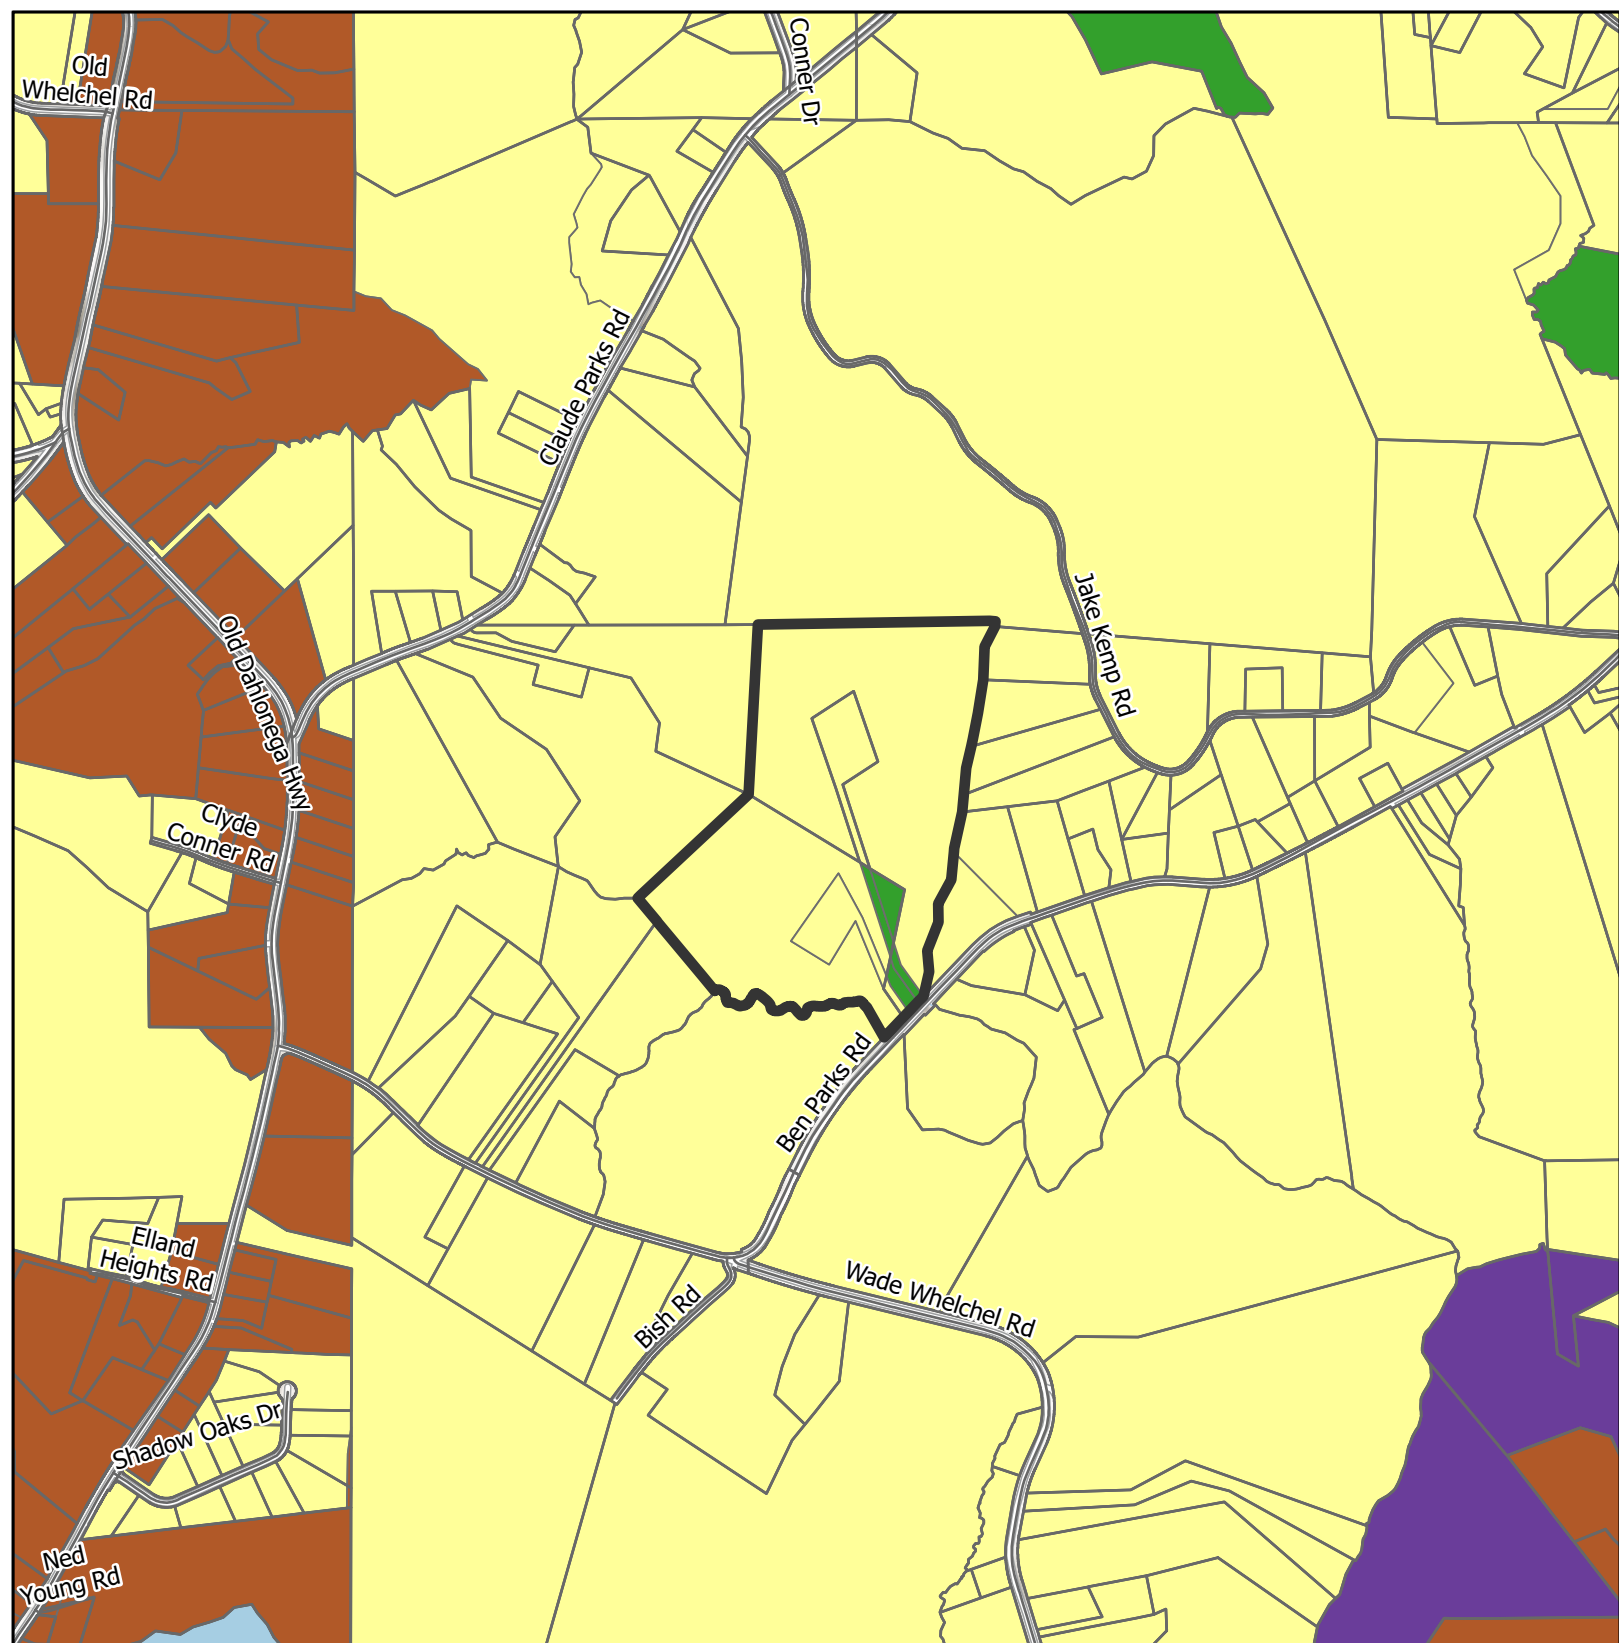

## Overview Map

-  Subject Area Location
-  Subject Area
-  Commission Districts
-  City Limits
- Urbanized Zone Areas**
-  Atlanta, GA
-  Gainesville, GA

Applicant: Thumbs Up Mission  
 Tax Parcel #: 11065 000002, 000012,  
 000023  
 Location: 6245, 6249 & 0 Ben Parks  
 Road  
 Commission District: 3

## Future Land Use Map

-  Subject Area
-  City Limits
- Future Land Use Zones**
-  Business Corridors
-  Greenspace - Conservation
-  Rural Agriculture
-  Rural Neighborhood
-  Rural Scenic Corridors

Applicant: Thumbs Up Mission  
 Tax Parcel #: 11065 000002, 000012,  
 000023  
 Location: 6245, 6249 & 0 Ben Parks  
 Road  
 Commission District: 3

## Zoning Map

 Subject Area

 City Limits