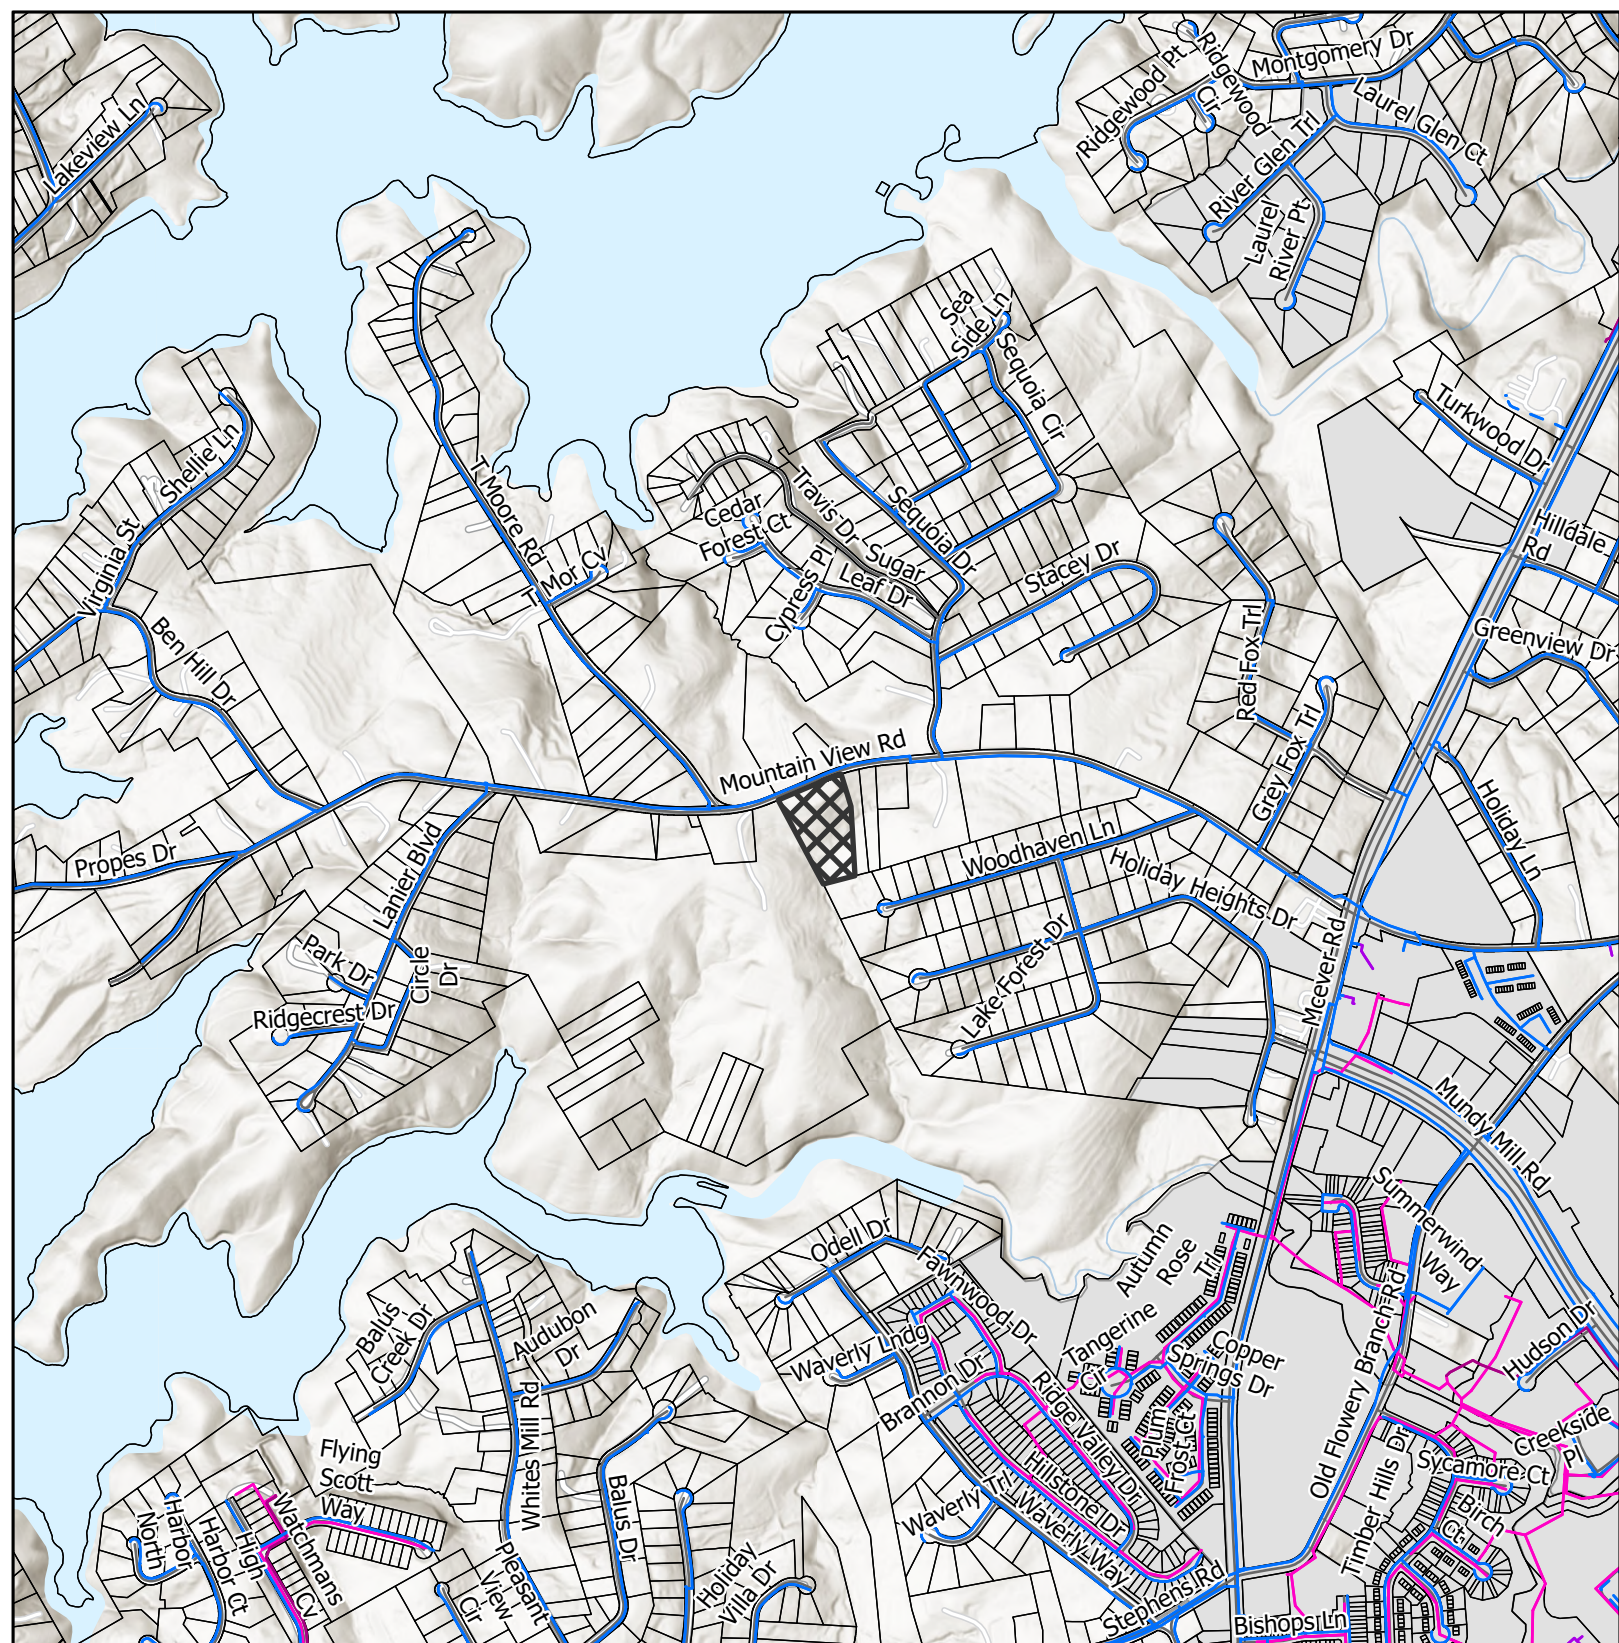

Utilities Map

- Private of Other System
- Waterline
- - - Preliminary Waterline
- Gainesville Forcemain
- Gainesville Sewerlines
- Subject Area
- City Limits

Applicant: Made for More Ministries, LLC

Tax Parcel #: 08041 001004

Location: 4337 Mountain View Road

Commission District 2

Date Prepared: 3/17/2026