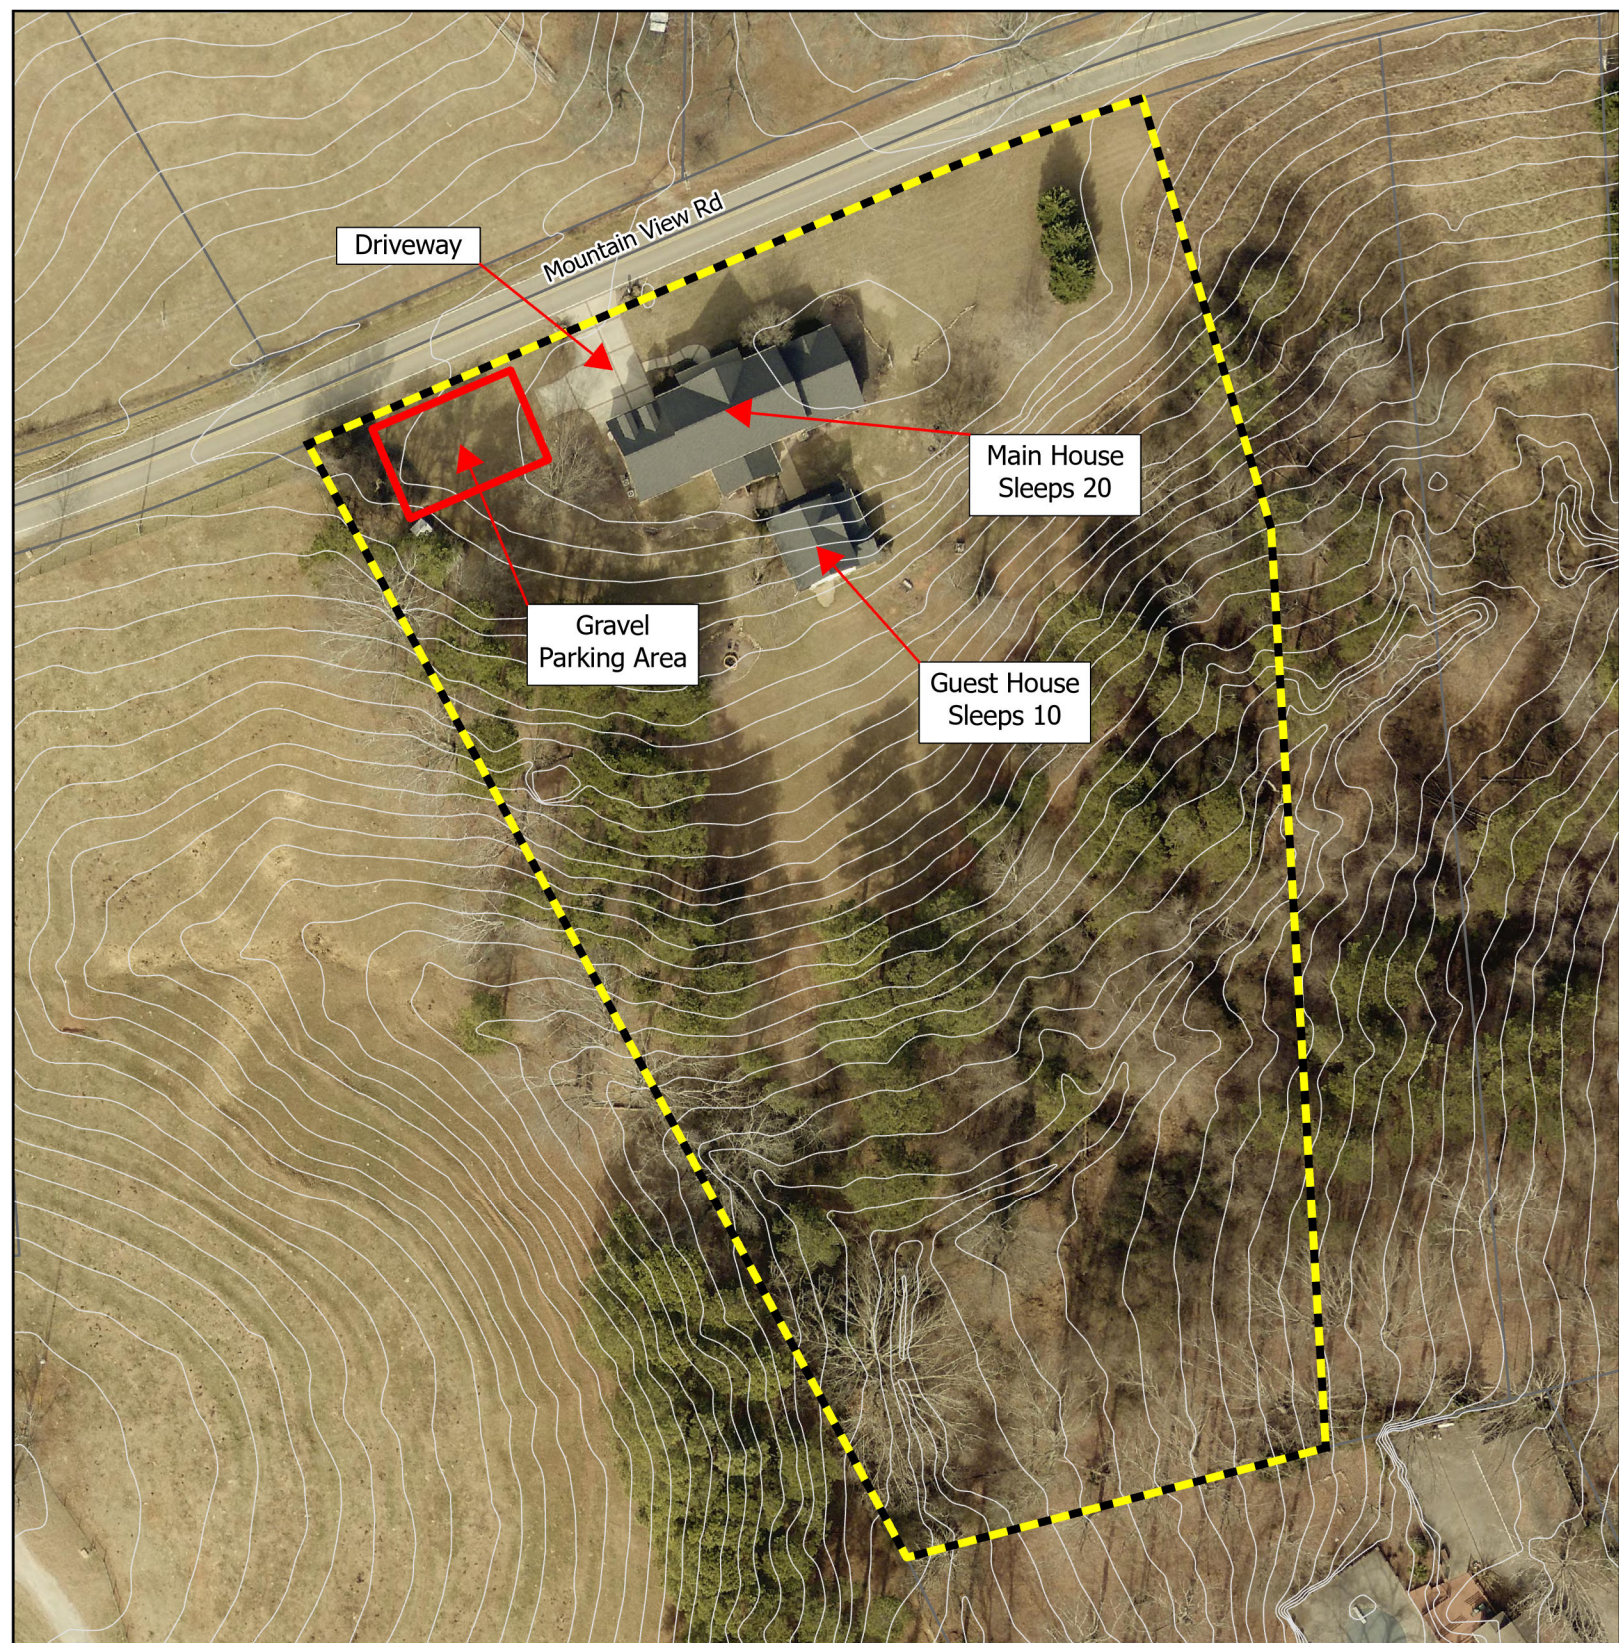

# Future Land Use Map

-  Subject Area
-  City Limits
- Future Land Use Zones**
-  Business Corridors
-  Greenspace - Conservation
-  Greenspace - Parks
-  Lakeside Residential
-  Suburban Neighborhood, Low-Density
-  Suburban Neighborhood, Medium-Density

## Zoning Map

- |  |   |
|--|---|
|  Subject Area |  PCD |
|  City Limits  |  POD |
| <b>Zoning</b>  |  PRD |
|  AR-1         |  R-1 |
|  O-I          |  S-S |
|  |  V-C |

Applicant: Made for More Ministries,  
 LLC  
 Tax Parcel #: 08041 001004  
 Location: 4337 Mountain View Road  
 Commission District 2

## Utilities Map

- Private of Other System
- Waterline
- - - Preliminary Waterline
- Gainesville Forcemain
- Gainesville Sewerlines
- Subject Area
- City Limits

Applicant: Made for More Ministries, LLC

Tax Parcel #: 08041 001004

Location: 4337 Mountain View Road

Commission District 2

Date Prepared: 3/17/2026