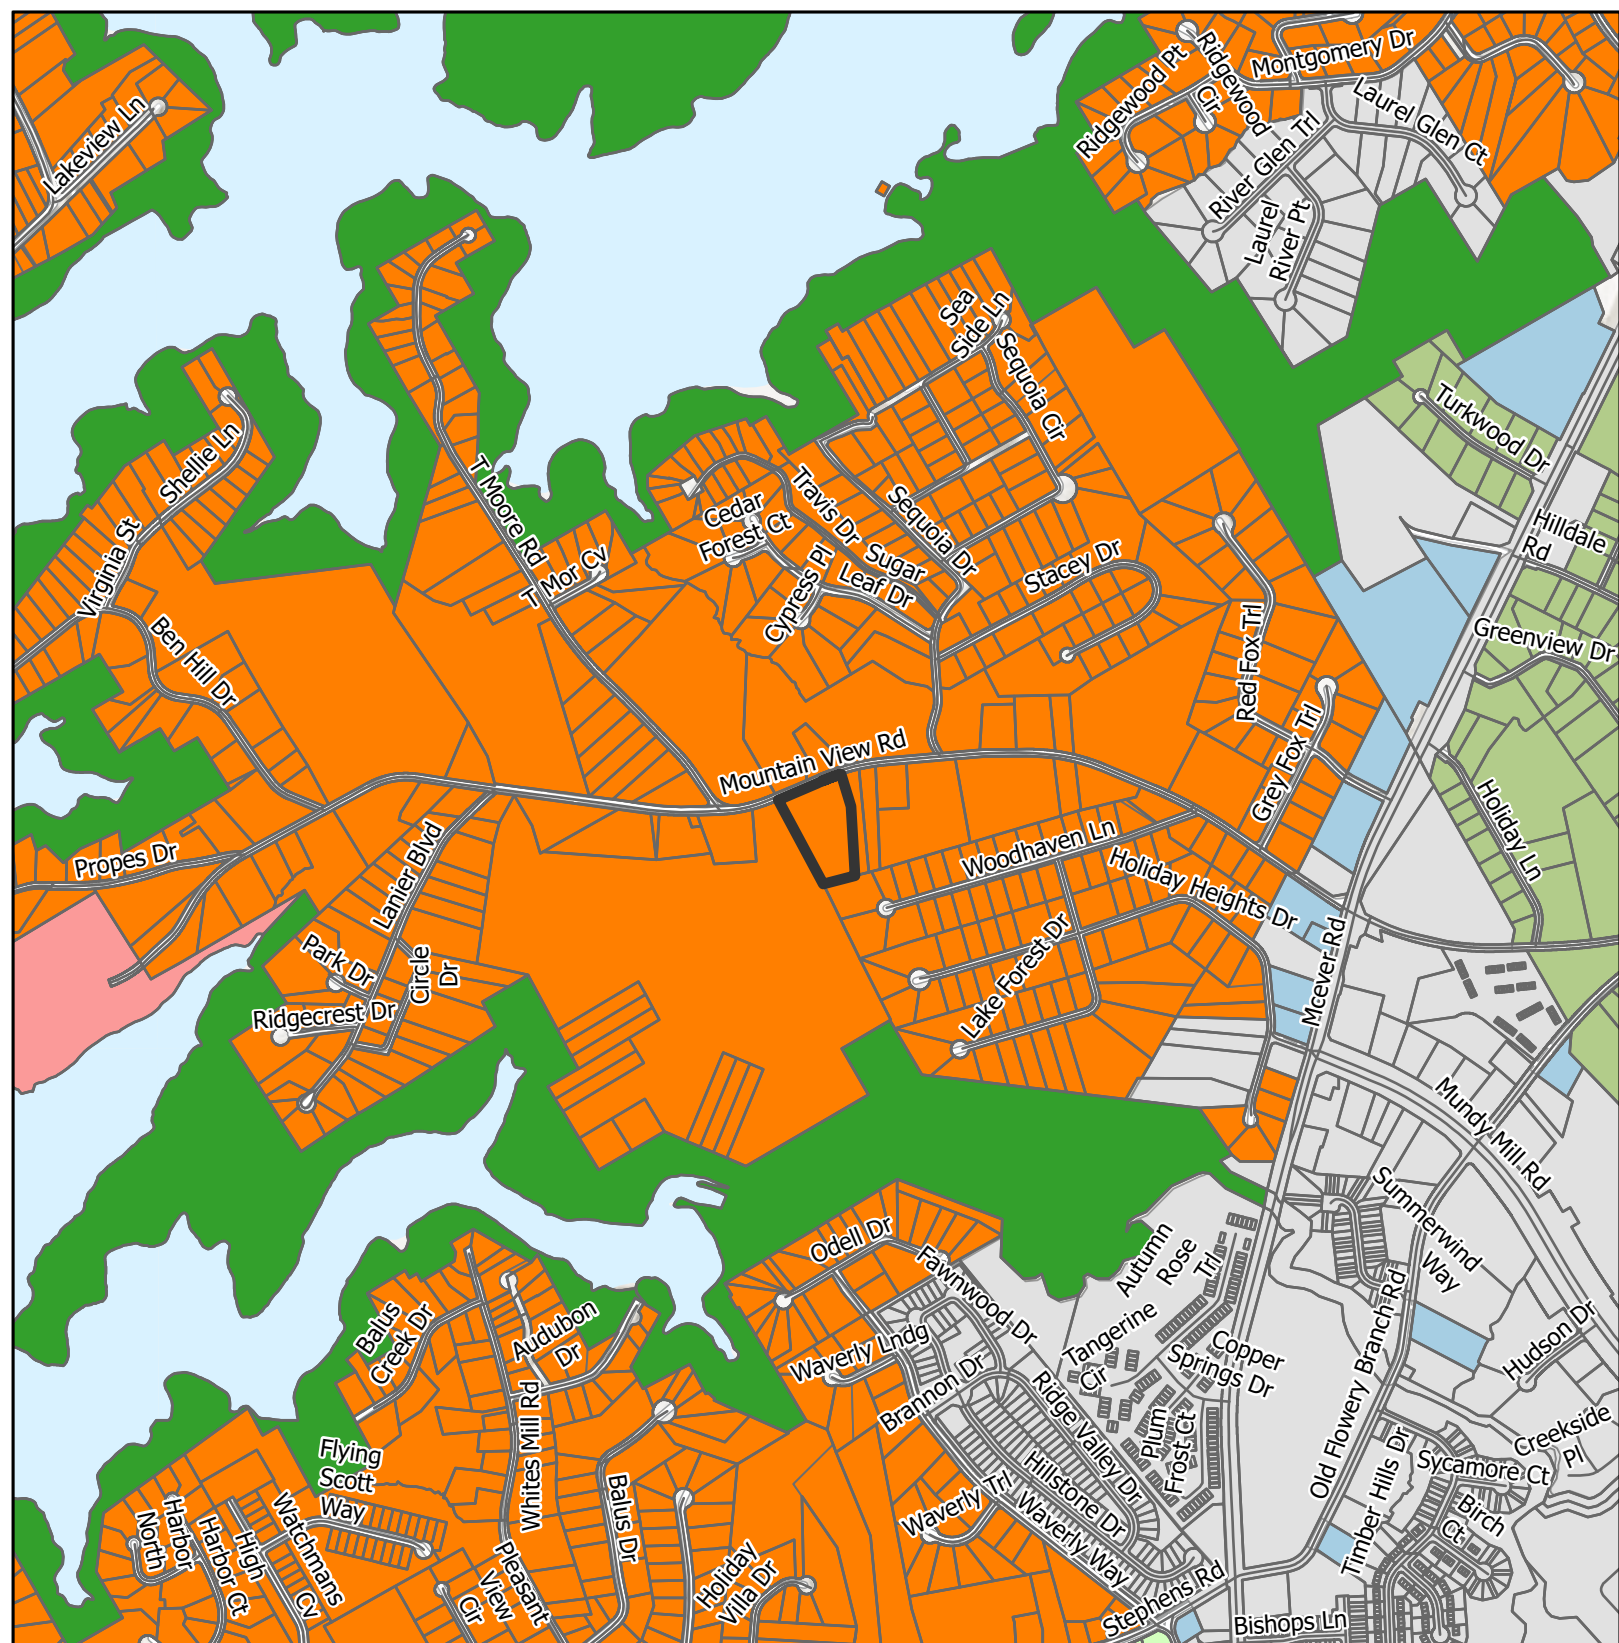

## Overview Map

-  Subject Area Location
-  Subject Area
-  Commission Districts
-  City Limits
- Urbanized Zone Areas**
-  Atlanta, GA
-  Gainesville, GA

Applicant: Made for More Ministries,  
 LLC  
 Tax Parcel #: 08041 001004  
 Location: 4337 Mountain View Road  
 Commission District: 2

# Future Land Use Map

-  Subject Area
-  City Limits
- Future Land Use Zones**
-  Business Corridors
-  Greenspace - Conservation
-  Greenspace - Parks
-  Lakeside Residential
-  Suburban Neighborhood, Low-Density
-  Suburban Neighborhood, Medium-Density

Location: 4337 Mountain View Road

Commission District 2

Date Prepared: 3/17/2026