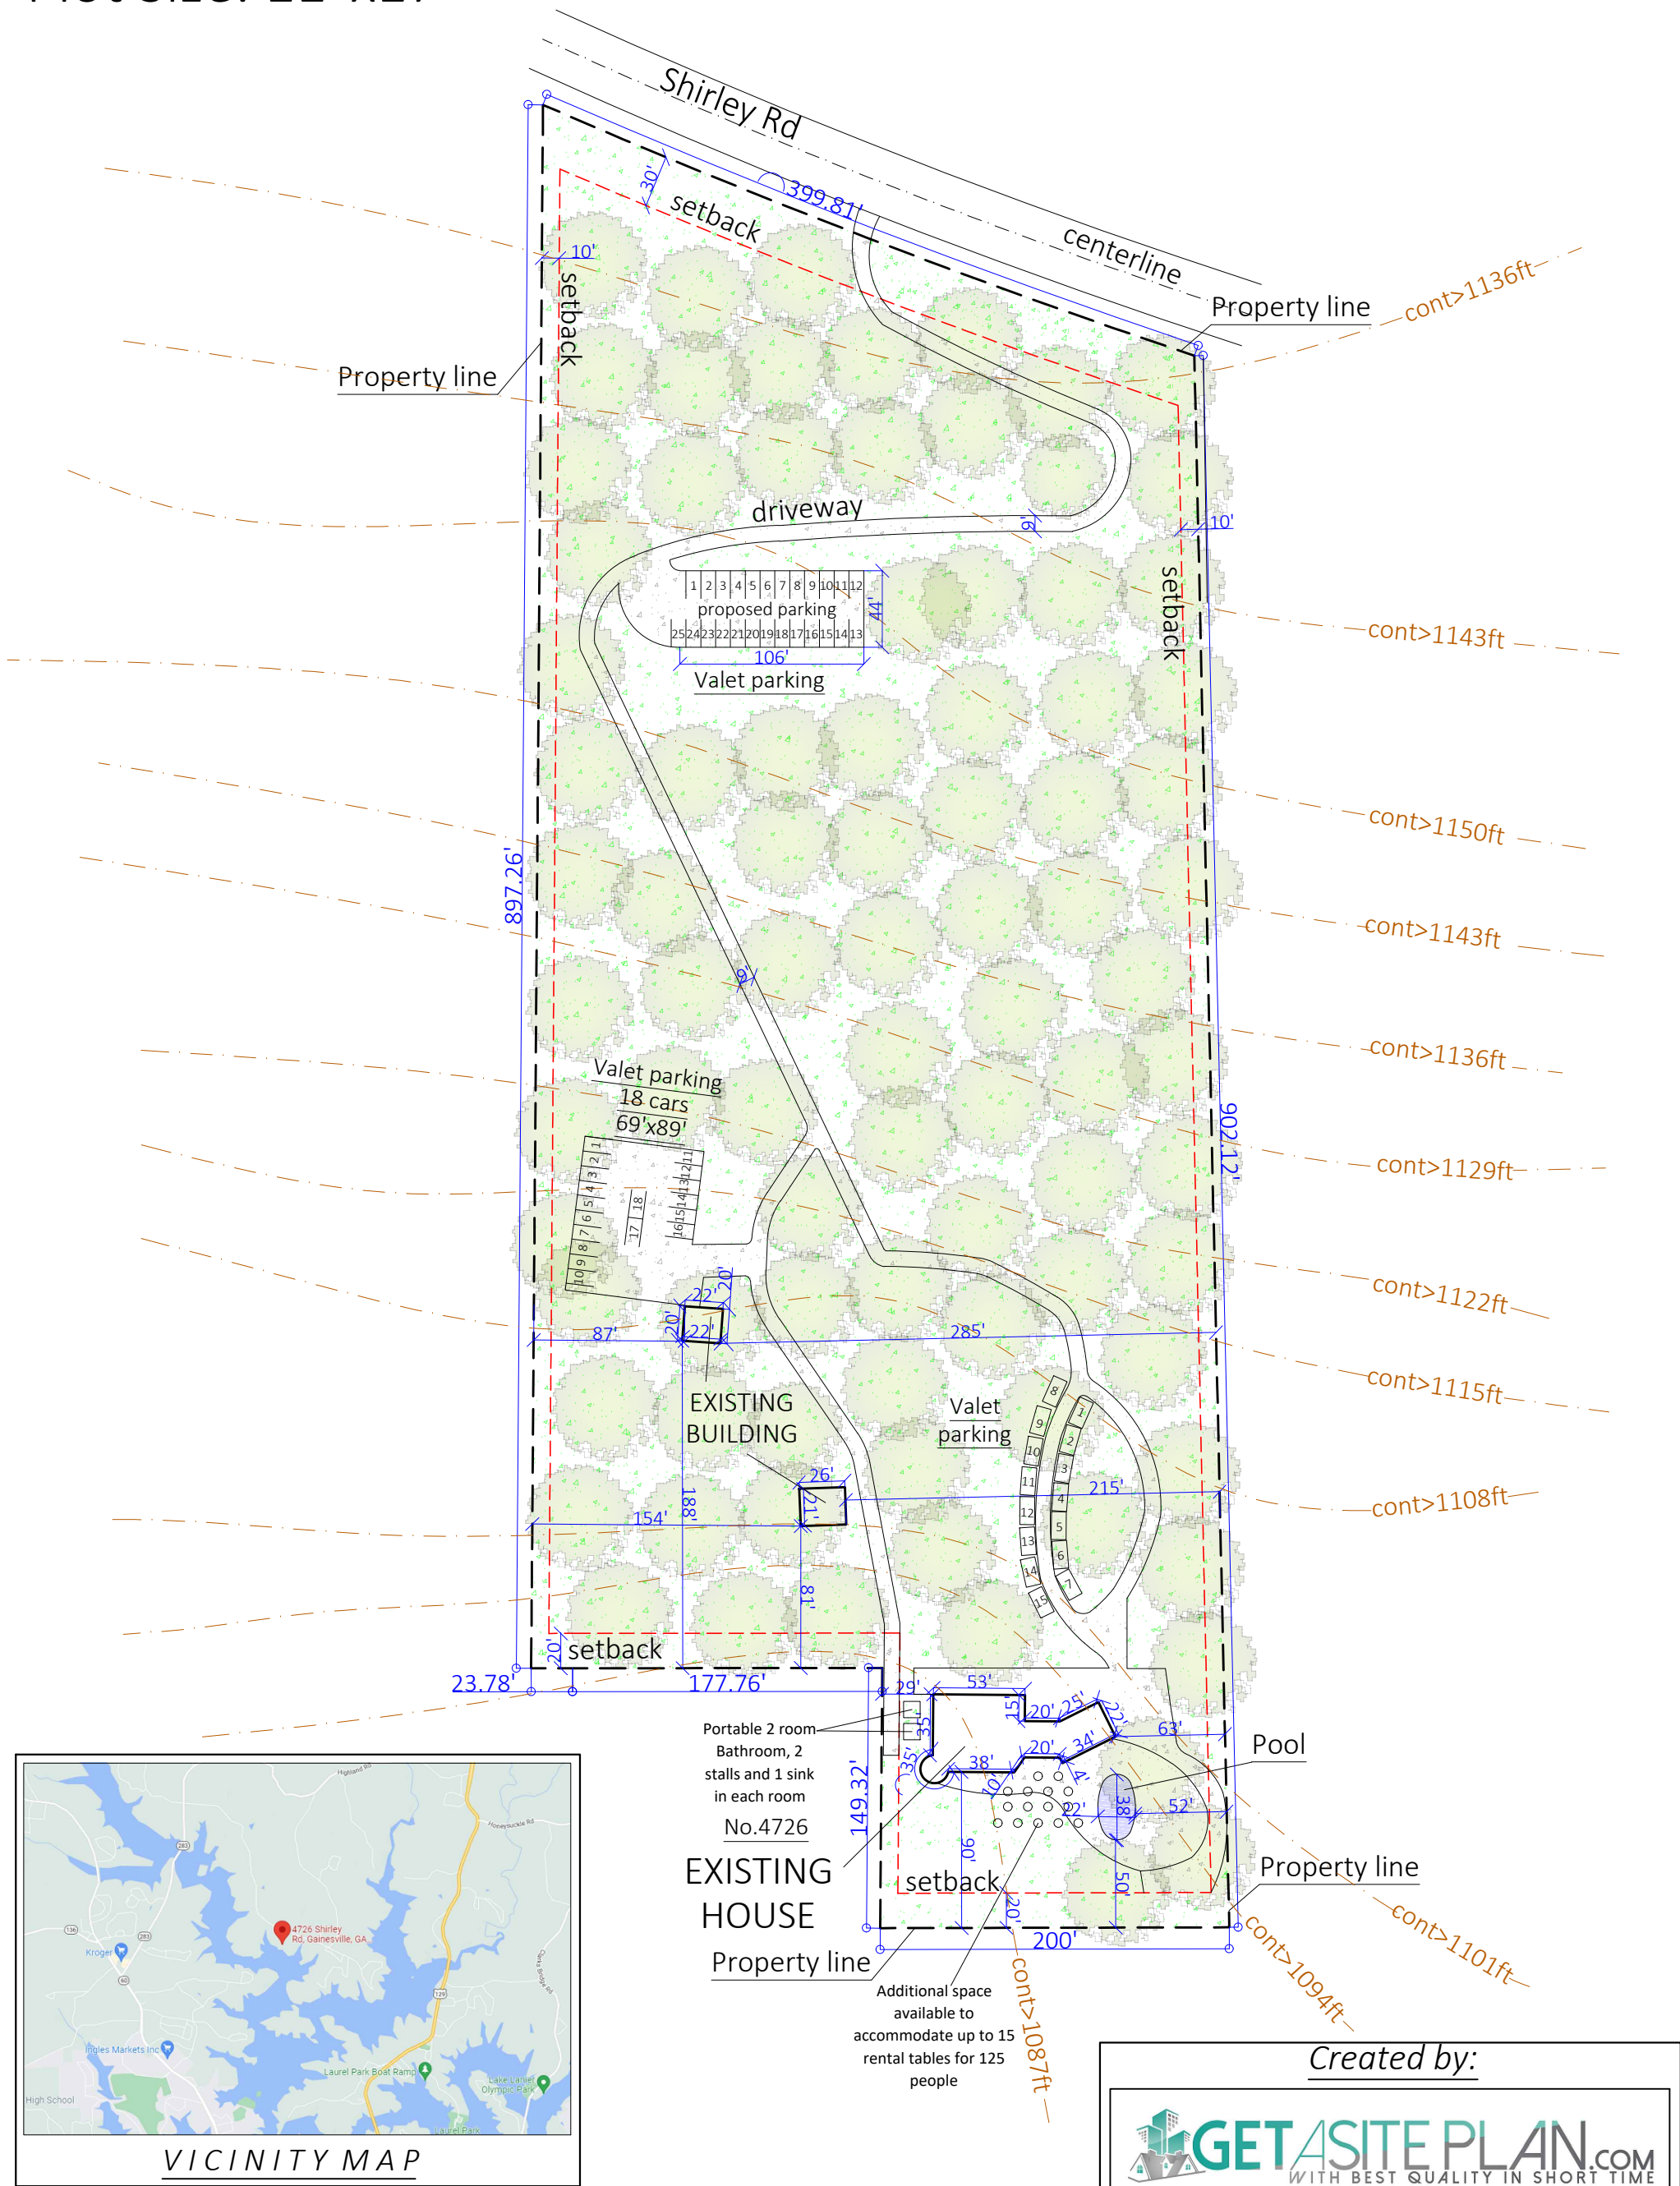

SITE PLAN

4726 Shirley Rd

Gainesville, Ga 30506

Parcel ID: 10-128 -000-049

Lot area: 8.06 Acres

Plot Size: 11"x17"

scale 1"=90'

VICINITY MAP

Portable 2 room
Bathroom, 2
stalls and 1 sink
in each room
No.4726

EXISTING
HOUSE

Property line

Pool

Property line

Additional space
available to
accommodate up to 15
rental tables for 125
people

Created by: