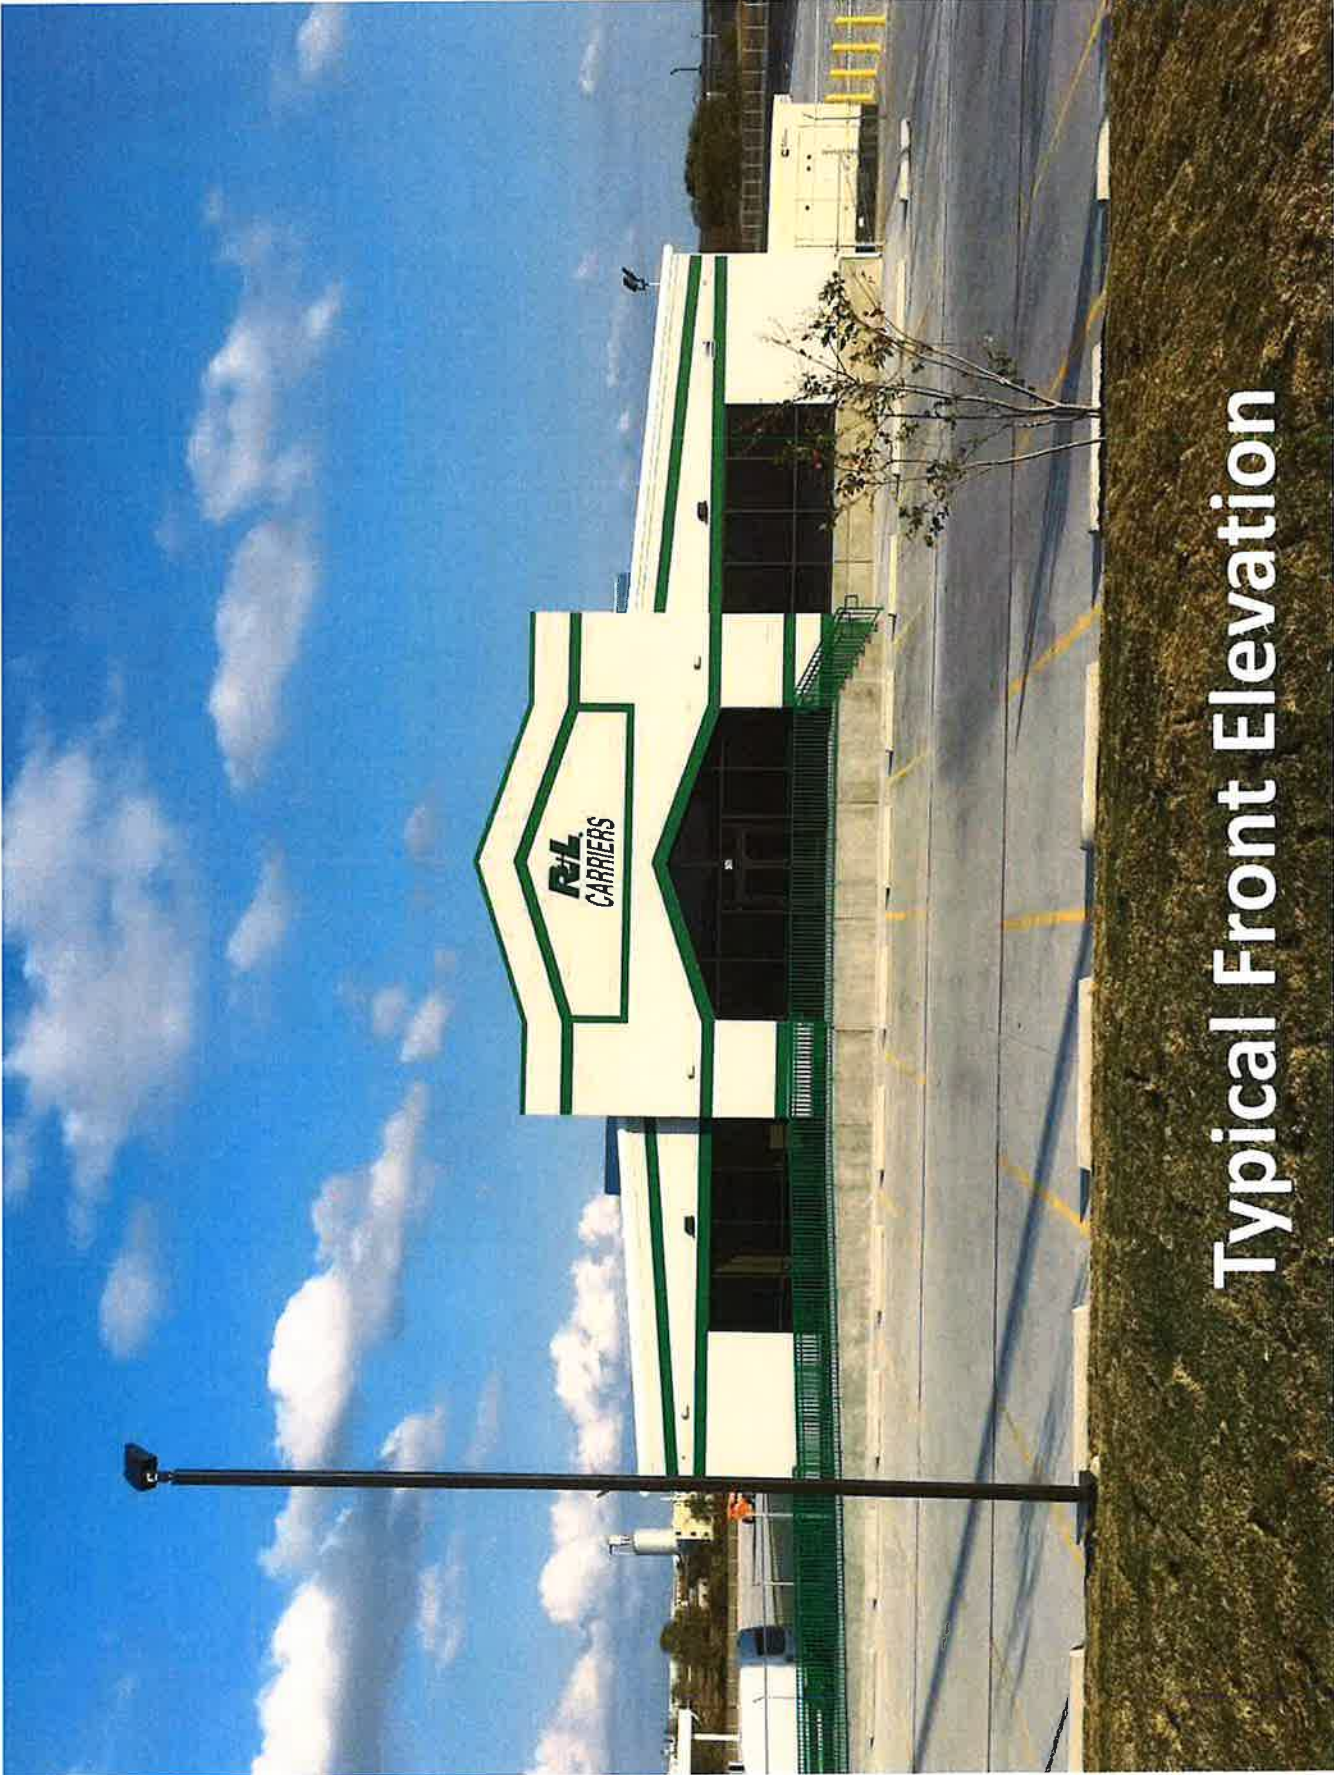

**RH<sup>+</sup> CARRIERS<sup>®</sup>**

**1<sup>st</sup> R+L Truck with our Founder and Chairman of the Board – Larry Roberts Sr**

**1<sup>st</sup> R+L Carriers Terminal**

# R+L Carriers Fleet Today

**R+L Carriers Corporate Office**  
**WILMINGTON, OHIO**

Typical Front Elevation

**Typical Side Elevation**

# Maintenance Building Elevation

**Fuel Dispensers and Canopy**

**Interior Office View – Customer Service**

**Interior Dock Distribution Area**

**Interior Maintenance Bays**

**THANK YOU**