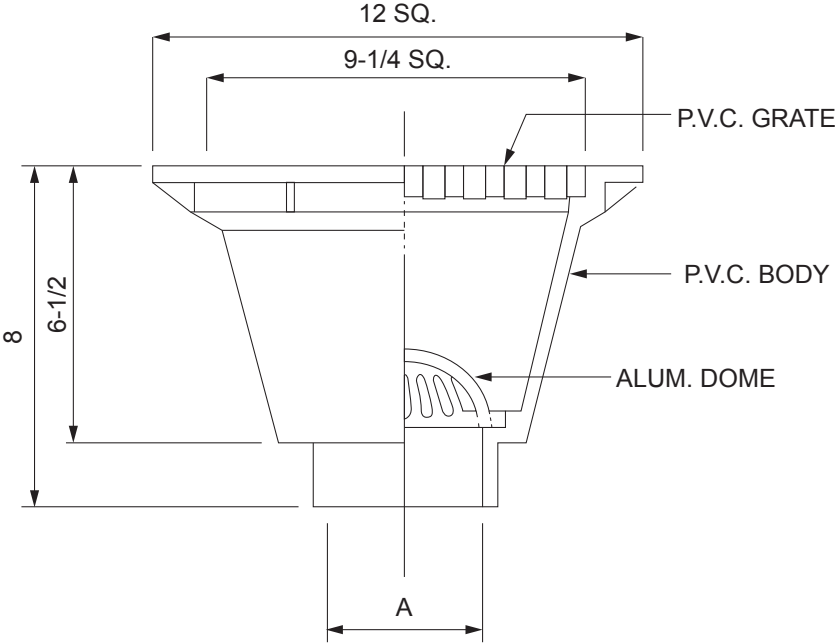

PVC Floor Sink

Specifications:

PVC Floor Sink

- 12" x 12" Flange Dimensions
- 3/4" Thick top grate available
 - Full
 - 3/4
 - 1/2
- Outlet Pipe Size
 - 2"
 - 3"
 - 4"
- Available with Aluminum Dome Strainer

	PRODUCT	DESCRIPTION	MODEL	UNITS/ CASE
	60527	2" Sink Base Only	ABA8575	3
	60533	2" Sink with Full Grate and Dome Strainer	ABA8576	1
	60954	2" Sink with Full Grate and Flat Bottom Strainer	ABA8592	1
	65801	3" Sink Base Only	ABA8579	3
	60525	3" Sink with Full Grate and Dome Strainer	ABA8580	1
	60949	3" Sink with Full Grate and Flat Bottom Strainer	ABA8591	1
	60528	4" Sink Base Only	ABA8583	3
	60535	4" Sink with Full Grate and Dome Strainer	ABA8584	1
	60955	4" Sink with Full Grate and Flat Bottom Strainer	ABA8593	1