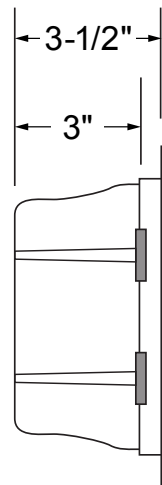

Round Gas Outlet Box with Quarter Turn Valves

Specifications:

Furnish and install recessed gas outlet box. Gas outlet box shall have a chrome plated quarter-turn gas ball valve with CSA certification. Unit shall be Water-Tite product code checked below as manufactured by IPS Corporation

Box/Frame Material:

Polystyrene

Valve:

- 1/4 Turn Valve, 1/2" Male NPT, 3/4" Male NPT, or 1/2" Female CSST
- Max working pressure: 1/2 PSIG
- Max testing pressure: 10 PSI

Certifications:

- Valve complies with ANSI Z21/CSA9.1
- CSA listed to ANSI Z21/CSA9.1

PRODUCT	DESCRIPTION	MODEL	UNITS/CASE
87860	Large Round Outlet Box, 1/2" IPS Gas Valve	W5912IP	5
87861	Large Round Outlet Box, 3/4" IPS Gas Valve	W5934IP	5
87862	Large Round Outlet Box, 1/2" IPS Female Gas Valve CSST	W5912CSST	5