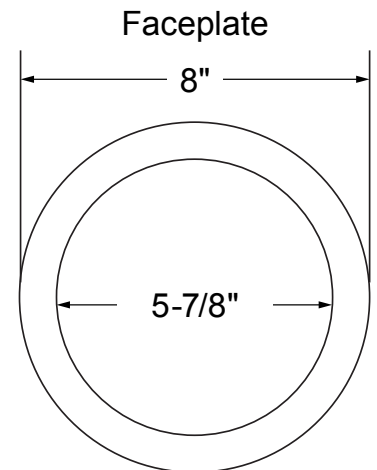

Box/Frame Material:

Polystyrene

Valve:

- 1/4 Turn Valve, 1/2" Male NPT, 3/4" Male NPT, or 1/2" Female CSST
- Max working pressure: 1/2 PSIG
- Max testing pressure: 10 PSI

Certifications:

- Valve complies with ANSI Z21/CSA9.1
- CSA listed to ANSI Z21/CSA9.1

PRODUCT	DESCRIPTION	MODEL	UNITS/CASE
87860	Large Round Outlet Box, 1/2" IPS Gas Valve	W5912IP	5
87861	Large Round Outlet Box, 3/4" IPS Gas Valve	W5934IP	5
87862	Large Round Outlet Box, 1/2" IPS Female Gas Valve CSST	W5912CSST	5