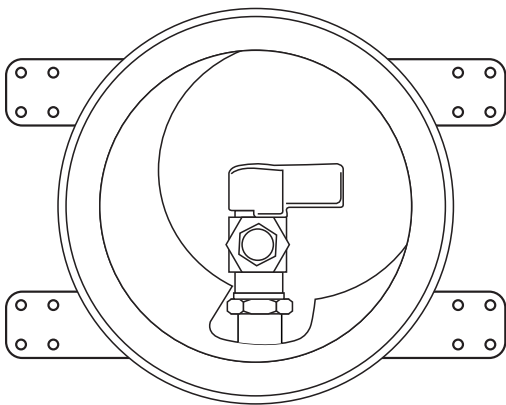

Round Gas Outlet Box with Quarter Turn Valves

Specifications:

Furnish and install recessed gas outlet box. Gas outlet box shall have a chrome plated quarter-turn gas ball valve with CSA certification. Unit shall be Water-Tite product code checked below as manufactured by IPS Corporation

Box/Frame Material:

Polystyrene

Valve:

- 1/4 Turn Valve, 1/2" Male NPT, 3/4" Male NPT, or 1/2" Female CSST
- Max working pressure: 1/2 PSIG
- Max testing pressure: 10 PSI

Certifications:

- Valve complies with ANSI Z21/CSA9.1
- CSA listed to ANSI Z21/CSA9.1

PRODUCT	DESCRIPTION	MODEL	UNITS/CASE
87860	Large Round Outlet Box, 1/2" IPS Gas Valve	W5912IP	5
87861	Large Round Outlet Box, 3/4" IPS Gas Valve	W5934IP	5
87862	Large Round Outlet Box, 1/2" IPS Female Gas Valve CSST	W5912CSST	5