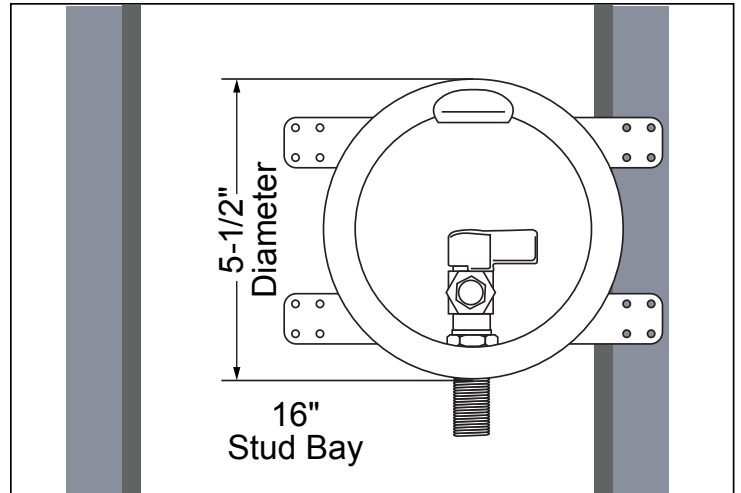

Round Gas Outlet Box with Quarter Turn Valves

Specifications:

Furnish and install recessed gas outlet box. Gas outlet box shall have a chrome plated quarter-turn gas ball valve with CSA certification. Unit shall be Water-Tite product code checked below as manufactured by IPS Corporation

Box/Frame Material:

Polystyrene

Valve:

- 1/4 Turn Valve, 1/2" Male NPT, 3/4" Male NPT, or 1/2" Female CSST
- Max working pressure: 1/2 PSIG
- Max testing pressure: 10 PSI

Certifications:

- Valve complies with ANSI Z21/CSA9.1
- CSA listed to ANSI Z21/CSA9.1

PRODUCT	DESCRIPTION	MODEL	UNITS/CASE
87860	Large Round Outlet Box, 1/2" IPS Gas Valve	W5912IP	5
87861	Large Round Outlet Box, 3/4" IPS Gas Valve	W5934IP	5
87862	Large Round Outlet Box, 1/2" IPS Female Gas Valve CSST	W5912CSST	5