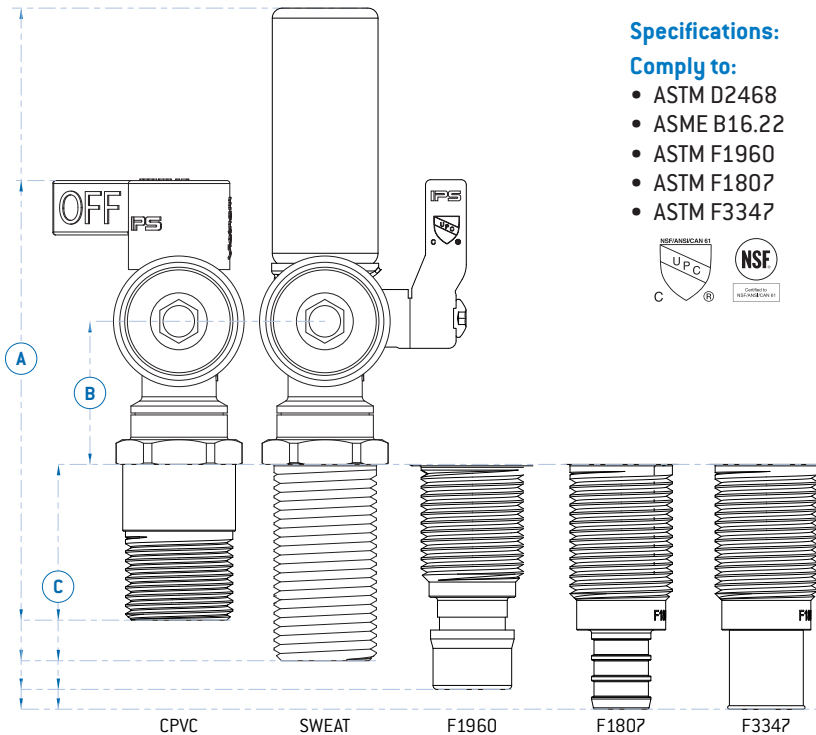

Washing Machine Outlet Boxes Quarter-Turn Brass Valves

Specifications:

Comply to:

- ASTM D2468
- ASME B16.22
- ASTM F1960
- ASTM F1807
- ASTM F3347

Standard Valve Models

Products are in compliance with the following codes:

- Uniform Plumbing Code (UPC®)
- National Plumbing Code of Canada
- International Plumbing Code (IPC®)

Hammer Arrestor Models

Products are in compliance with the following codes:

- Uniform Plumbing Code (UPC®)
- National Plumbing Code of Canada
- National Standard Plumbing Code