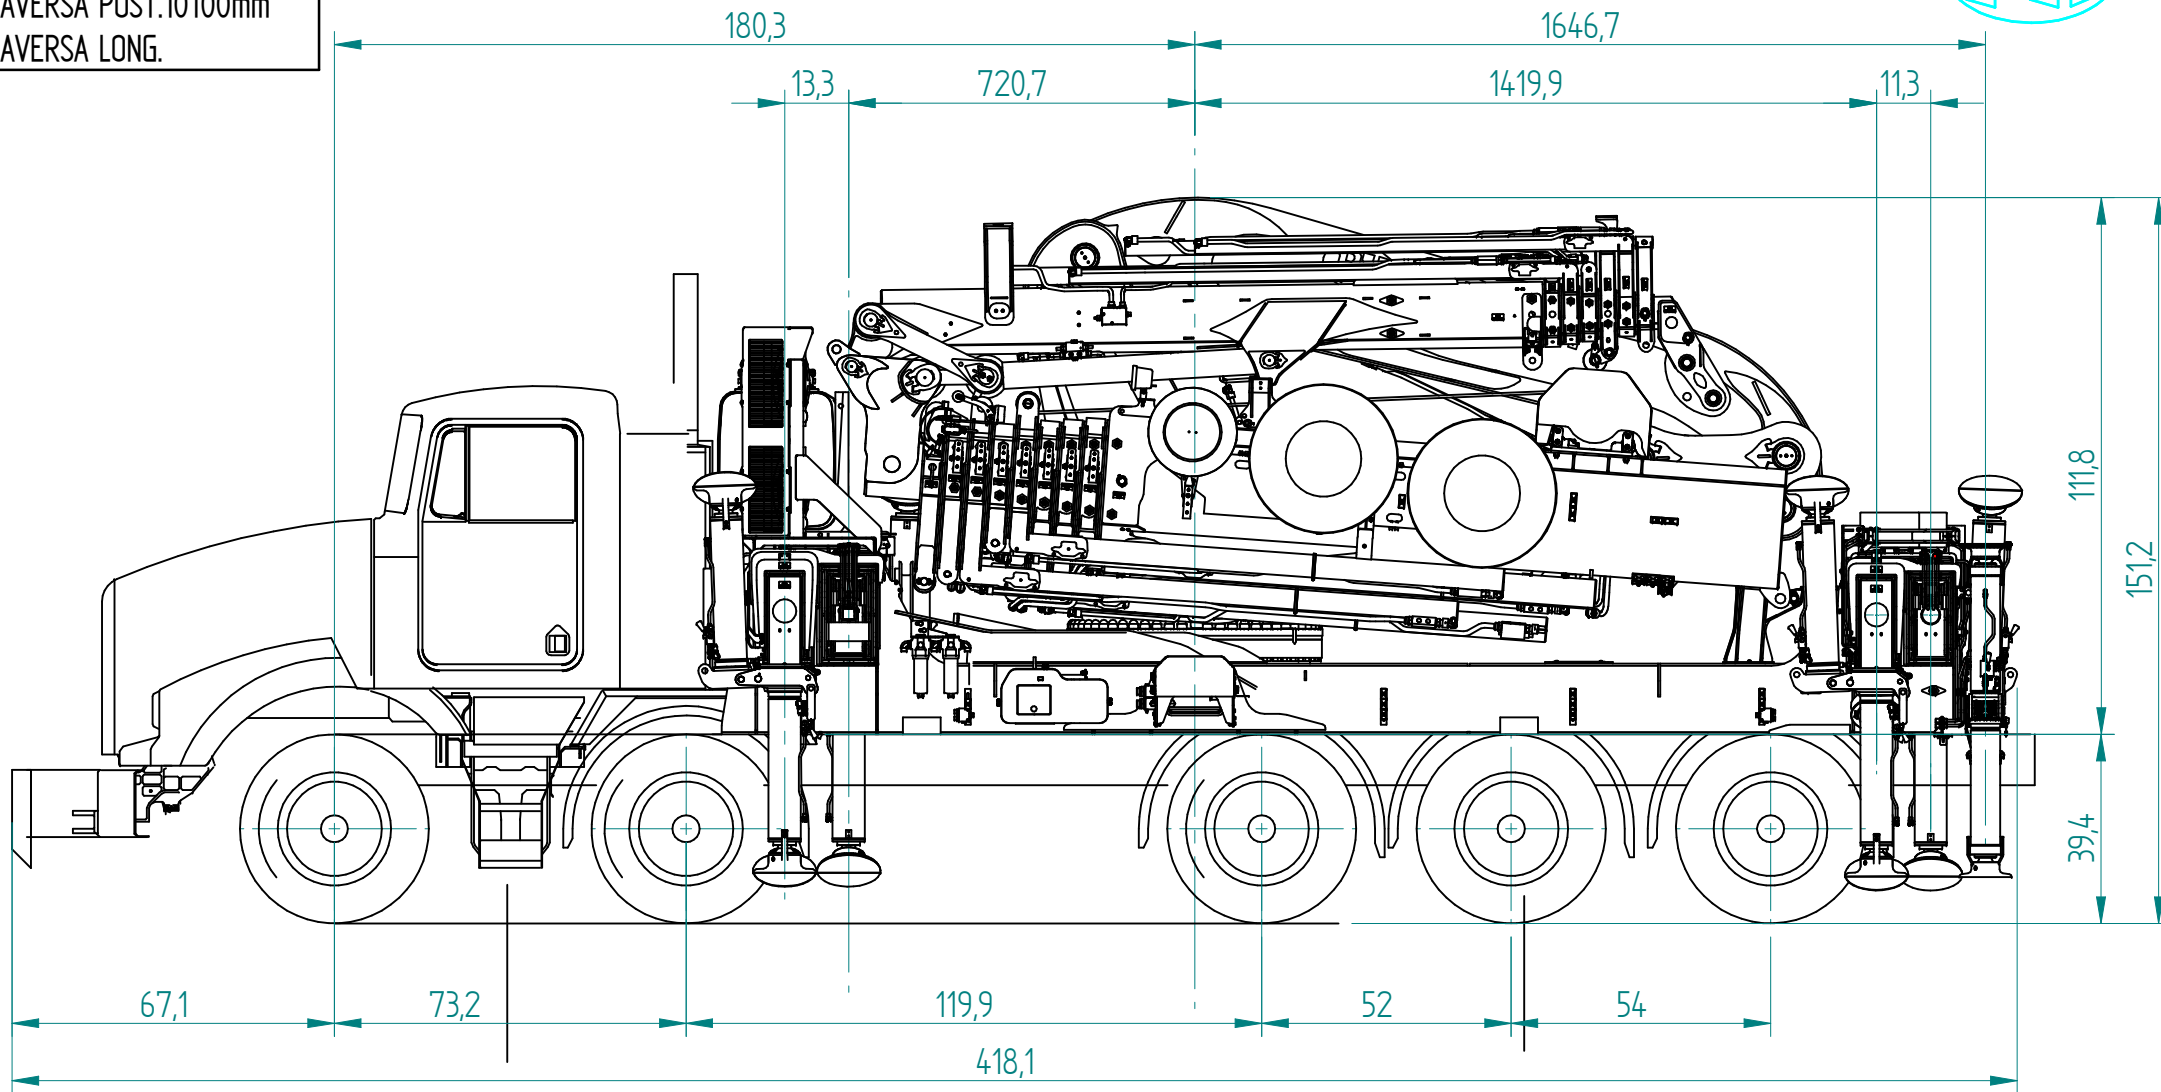

Western Star 4984 SA-6121
 PM210028 +J3116
 TRAVERSA POST.10100mm
 TRAVERSA LONG.

Unloaded
 Loaded
 Max

↑ 33069 lbs
 33069 lbs
 40000 lbs

↑ 52470 lbs
 52470 lbs
 69000 lbs

= 85539 lbs
 = 85539 lbs
 = 109000 lbs

Horizontal Dimensions = inches