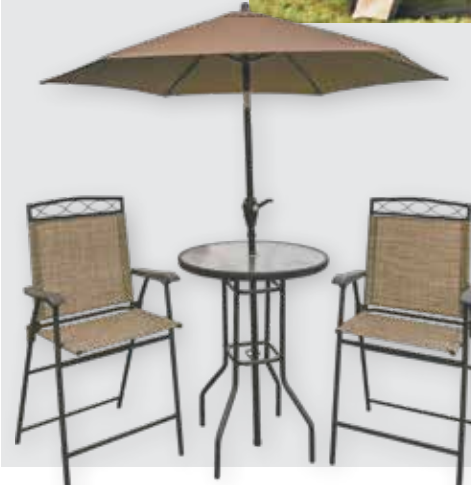

SAVE $20
29.99

25" Folding Chairs With Cupholder
Assorted colors. REG. 49.99