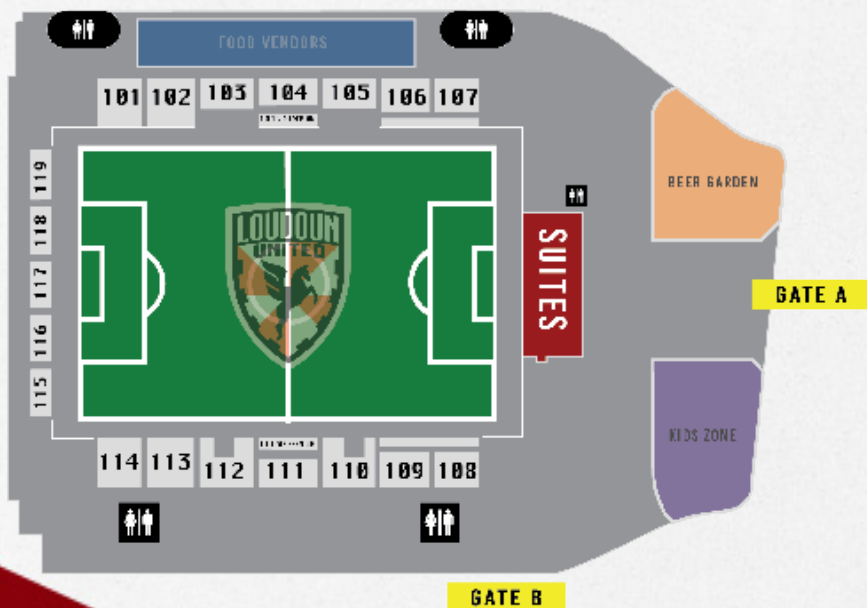

WELCOME TO SEGRA FIELD