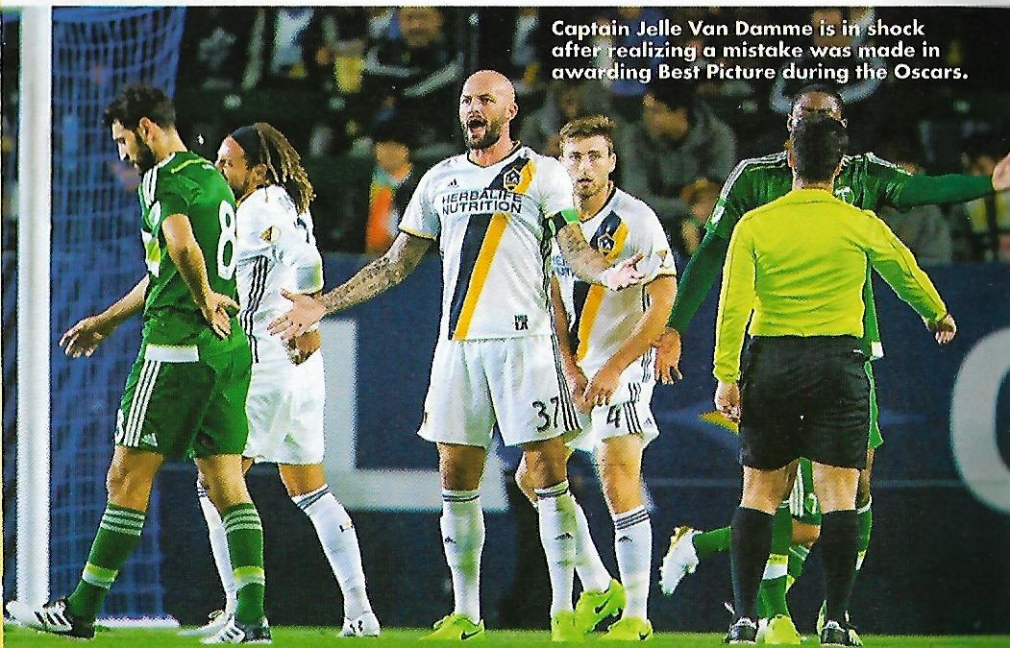

Midfielder Sebastian Uerget during preseason training as Head Coach Curt Onalfo looks on in complete disbelief at how someone can be so handsome.

Midfielder Emmanuel Boateng poses during the club's annual Media Day. He is so fast, he can cook minute-made rice in just 59 seconds

Forward Giovani dos Santos is overjoyed after his all-time favorite athlete, small child, signs his t-shirt during the 2017 STM Rally.