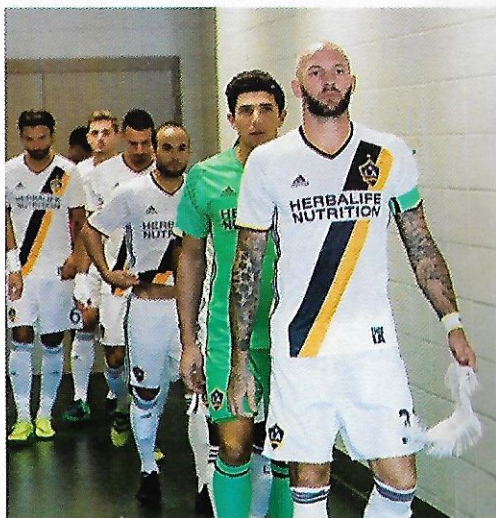

Follow us @AmericanExpress to learn about upcoming events.

Defender Jelle Van Damme named captain for 2017 season

LA Galaxy announced Wednesday that defender Jelle Van Damme has been named the 2017 LA Galaxy Team Captain. Van Damme, 33, joined the LA Galaxy ahead of the 2016 MLS Season and went on to record one of the best seasons of any defender in the league last season.

Van Damme, 33, joined LA last offseason from Belgian side Standard Liege and went on to make 29 appearances for LA during the regular season in addition to three more during the Audi 2016 MLS Cup Playoffs, which all came as all starts. Van Damme also led a Galaxy defense that allowed just 39 goals on the season, tied for the third-fewest in Major League Soccer, which gave LA the league's second-best goal differential (+15).

In his first season with LA Galaxy, he was named a 2016 MLS All-Star and while also earning MLS Best XI.

The captain's armband had previously been worn by former Galaxy forward Robbie Keane since 2013, who departed from the team after the conclusion of last season.