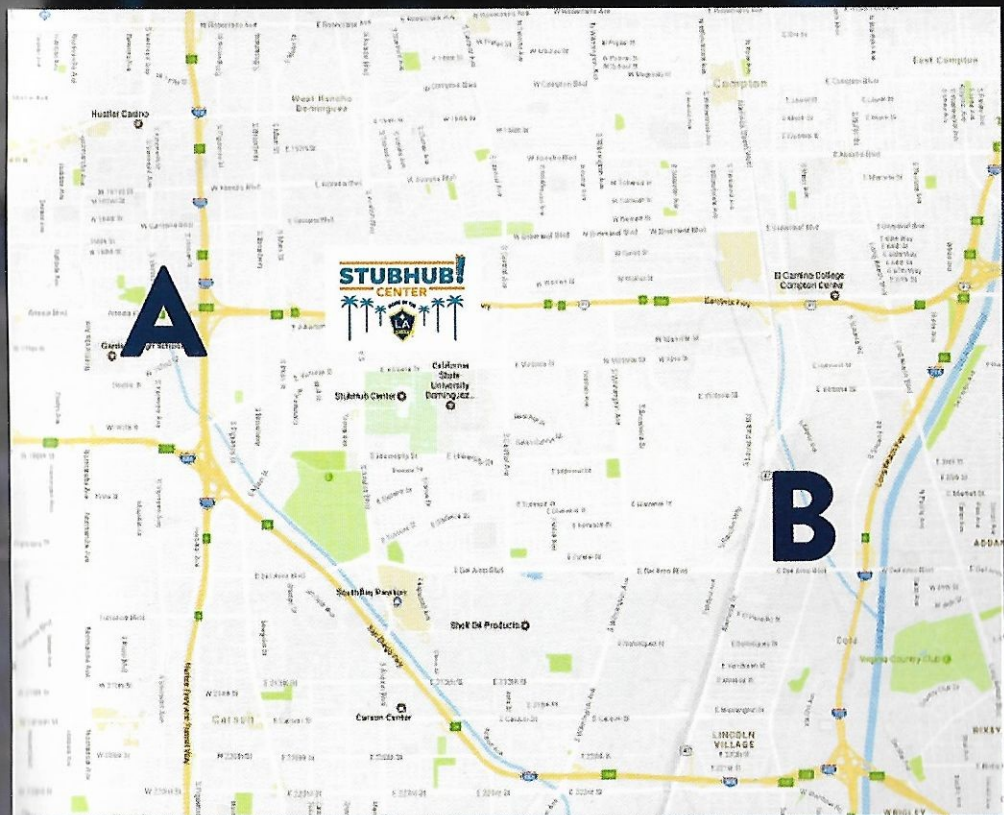

POWERED BY  **LONG BEACH**
TRANSIT

FOR MORE INFORMATION VISIT:
LAGALAXY.COM/SHUTTLE

PICK UP LOCATIONS

A. HARBOR GATEWAY TRANSIT CENTER

731 W. 182ND ST.
GARDENA, CA 90248

B. DEL AMO STATION

20220 SANTA FE AVE.
LOS ANGELES, CA 90220