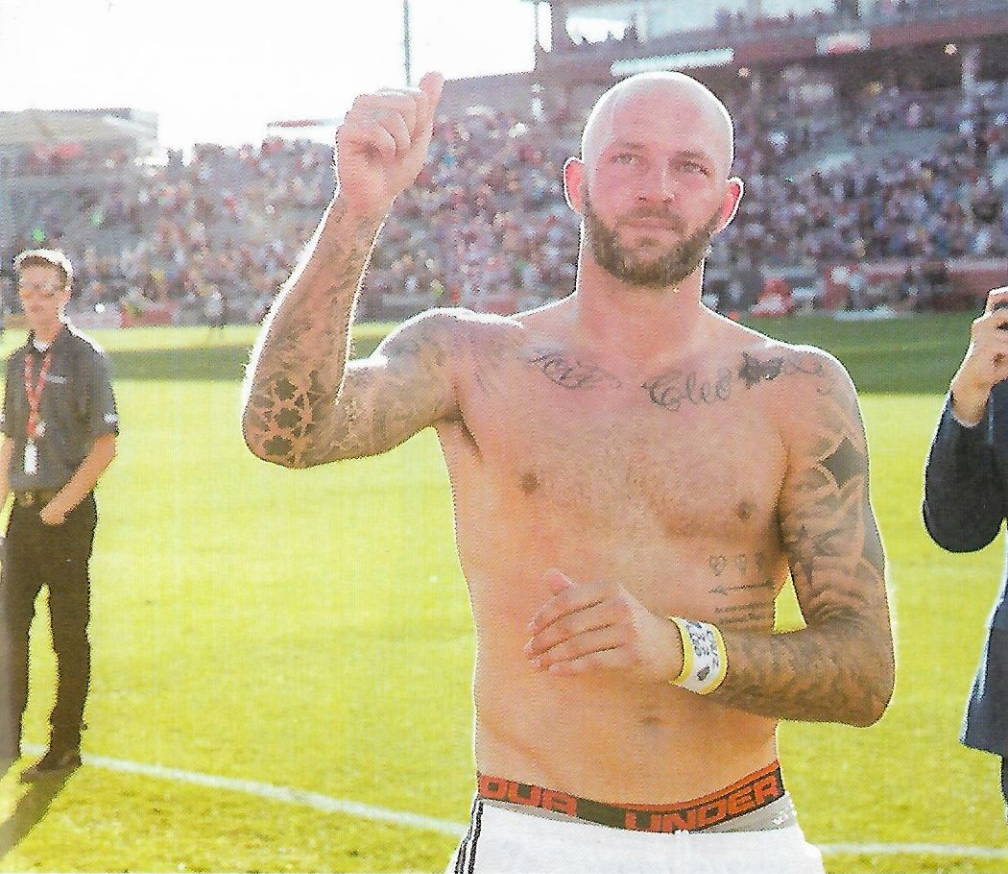

Follow us @AmericanExpress to learn about upcoming events.

Defender Jelle Van Damme named captain for 2017 season

LA Galaxy announced Wednesday that defender Jelle Van Damme has been named the 2017 LA Galaxy Team Captain. Van Damme, 33, joined the LA Galaxy ahead of the 2016 MLS Season and went on to record one of the best seasons of any defender in the league last season.

In his first season with LA Galaxy, he was named a 2016 MLS All-Star and while also earning MLS Best XI.

The captain's armband had previously been worn by former Galaxy forward Robbie Keane since 2013, who departed from the team after the conclusion of last season.