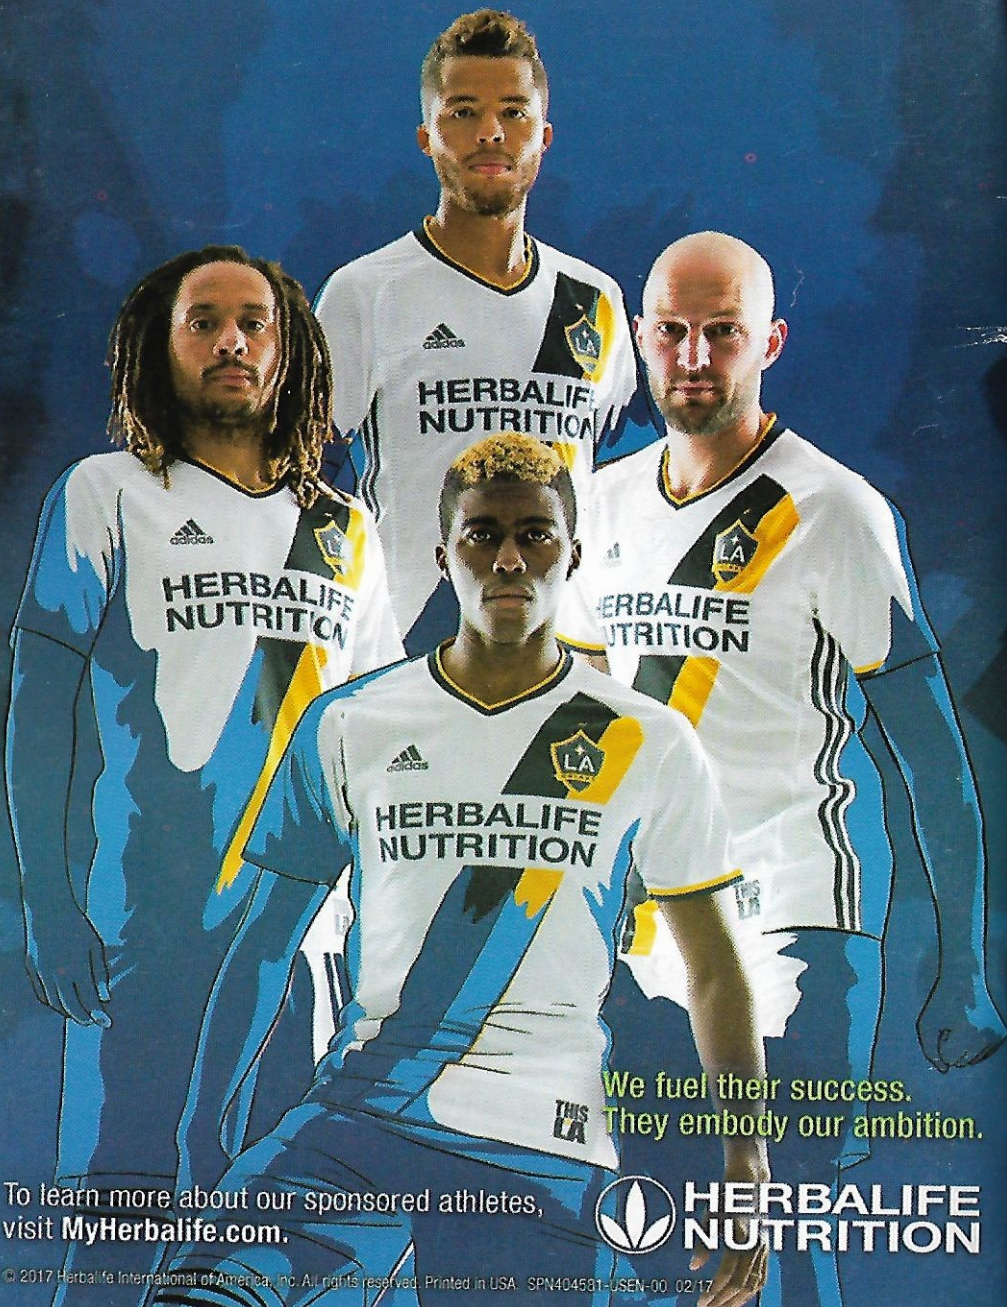

We are competitors. We are leaders. We are champions.

We are Herbalife.

**We fuel their success.
They embody our ambition.**

To learn more about our sponsored athletes,
visit MyHerbalife.com.

**HERBALIFE
NUTRITION**