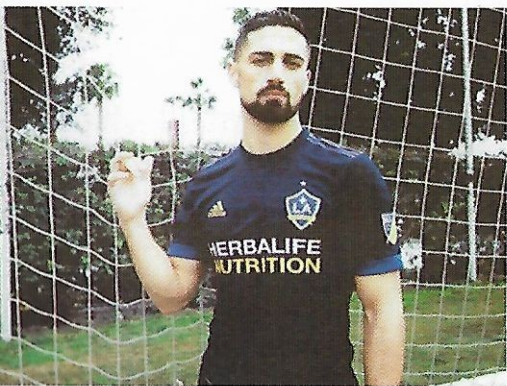

GALLERY: LA Galaxy Offseason Additions

Want to look at the LA Galaxy players that signed during the 2017 offseason? That's perfect, because this is a photo gallery of the Galaxy's newest signings! This offseason, the LA Galaxy added midfielder Jermaine Jones, midfielder João Pedro, midfielder Romain Alessandrini, defender Hugo Arellano, defender Bradley Diallo, defender Jaime Villarreal, defender Nathan Smith and goalkeeper Jon Kempin.

João Pedro: Portuguese, midfielder, great afro, great competitor, really good at soccer.

Romain Alessandrini: French, midfielder, great hair, great smile, really good at soccer

#OutOfTheBlue: LA Galaxy unveil new secondary jersey

Galaxy fans can purchase the new 2016 primary jersey online at MLSsoccer.com or by visiting the LA Galaxy Team Store at StubHub Center.

As part of the club's #OutOfTheBlue campaign, LA Galaxy players and fans feature in lifestyle Polaroid prints as well as video and photo content captured around Los Angeles.