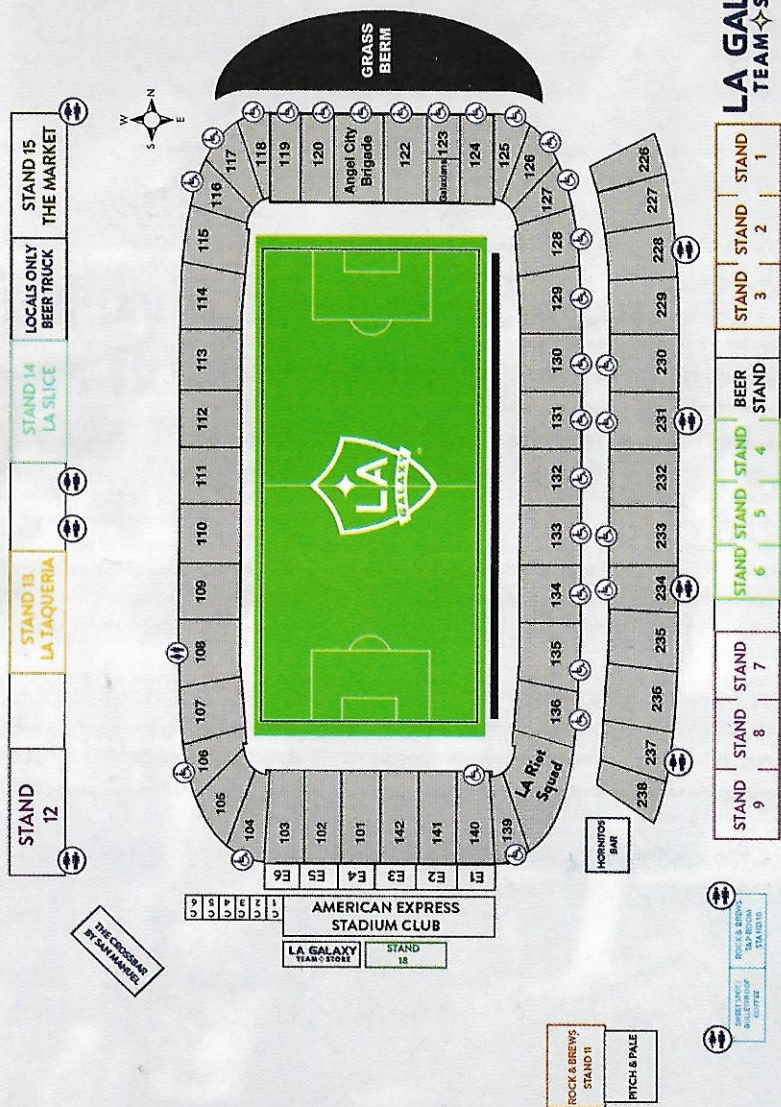

LA GALAXY II 2017 USL REGULAR SEASON SCHEDULE

#	DATE	OPPONENT	VENUE	TIME (PT)
1	Saturday, March 25	Vancouver Whitecaps FC 2	StubHub Center	2:00 PM
2	Saturday, April 1	San Antonio FC	Toyota Field	5:00 PM
3	Saturday, April 8	Phoenix Rising FC	Scottsdale Stadium	7:30 PM
4	Saturday, April 15	Seattle Sounders FC 2	StubHub Center	7:30 PM
5	Saturday, April 22	Orange County SC	StubHub Center	7:30 PM
6	Saturday, May 6	Orange County SC	Anteater Stadium	5:00 PM
7	Wednesday, May 10	Real Monarchs SLC	StubHub Center	7:30 PM
8	Sunday, May 14	New York Red Bulls II	Red Bull Arena	6:00 PM
9	Saturday, May 20	Rio Grande Valley FC	H-E-B Park	5:30 PM
10	Saturday, May 27	Phoenix Rising FC	StubHub Center	7:30 PM
11	Saturday, June 3	Seattle Sounders FC 2	Starfire Stadium	7:00 PM
12	Saturday, June 10	Colorado Springs Switchbacks FC	StubHub Center	7:30 PM
13	Saturday, June 17	Rio Grande Valley FC	H-E-B Park	5:30 PM
14	Sunday, June 25	Sacramento Republic FC	StubHub Center	6:30 PM
15	Friday, June 30	Swope Park Rangers	StubHub Center	7:30 PM
16	Monday, July 3	Reno 1868 FC	Aces Ballpark	7:30 PM
17	Saturday, July 8	Portland Timbers 2	Merlo Field	2:00 PM
18	Thursday, July 13	Tulsa Roughnecks FC	StubHub Center	7:30 PM
19	Sunday, July 30	OKC Energy FC	StubHub Center	6:30 PM
20	Wednesday, Aug. 2	Orange County SC	StubHub Center	7:30 PM
21	Saturday, Aug. 5	Phoenix Rising FC	StubHub Center	7:30 PM
22	Friday, Aug. 18	Colorado Springs Switchbacks FC	Switchbacks Stadium	6:00 PM
23	Sunday, Aug. 27	Vancouver Whitecaps FC 2	Thunderbird Stadium	3:00 PM
24	Sunday, Sept. 3	Rio Grande Valley FC	StubHub Center	6:30 PM
25	Wednesday, Sept. 6	Reno 1868 FC	StubHub Center	7:30 PM
26	Saturday, Sept. 9	San Antonio FC	StubHub Center	7:30 PM
27	Saturday, Sept. 16	Sacramento Republic FC	Bonney Field	7:30 PM
28	Saturday, Sept. 23	Tulsa Roughnecks FC	ONEOK Field	5:00 PM
29	Wednesday, Sept. 27	Swope Park Rangers	Swope Soccer Village	5:30 PM
30	Sunday, Oct. 1	Oklahoma City Energy FC	Taft Stadium	3:00 PM
31	Saturday, Oct. 7	Portland Timbers 2	StubHub Center	7:30 PM
32	Saturday, Oct. 14	Real Monarchs SLC	Rio Tinto Stadium	6:00 PM

*All LA Galaxy II home matches will take place at StubHub Center's Track & Field Stadium

FULL LIST OF FOOD & BEVERAGE OPTIONS AVAILABLE AT EACH LOCATION CAN BE FOUND ON THE NEXT PAGE

BOTTLED WATER, SODA, PEANUTS & BEER ARE AVAILABLE AT ALL CONCESSION STANDS