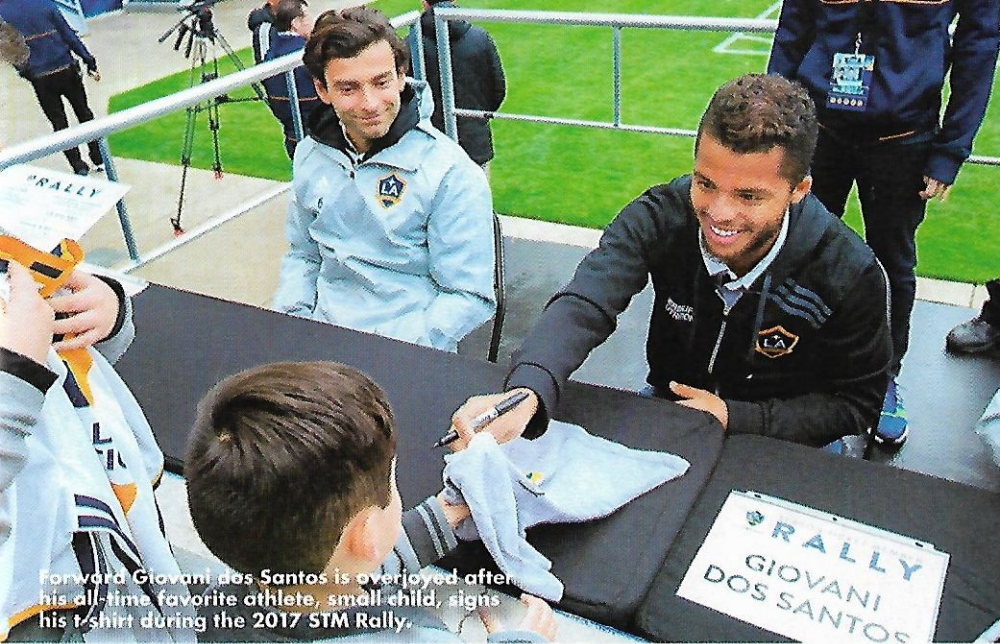

Goalkeeper Brian Rowe re-enacts his favorite moment from the movie *Space Jam* during the team's match in Las Vegas against SJ.