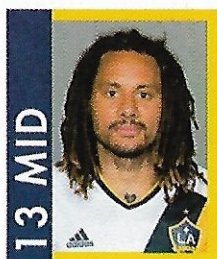

Jermaine **JONES**