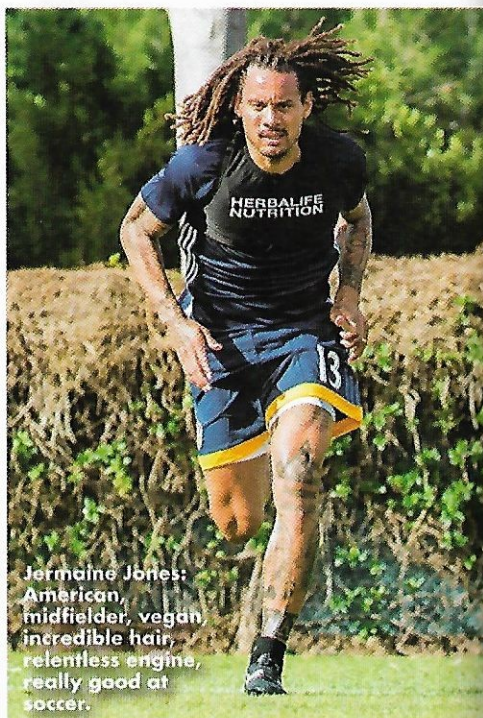

GALLERY: LA Galaxy Offseason Additions

Want to look at the LA Galaxy players that signed during the 2017 offseason? That's perfect, because this is a photo gallery of the Galaxy's newest signings! This offseason, the LA Galaxy added midfielder Jermaine Jones, midfielder João Pedro, midfielder Romain Alessandrini, defender Hugo Arellano, defender Bradley Diallo, defender Jaime Villarreal, defender Nathan Smith and goalkeeper Jon Kempin.

In addition, Curt Onalfo takes over as Head Coach of the LA Galaxy. Onalfo previously coached LA Galaxy II, where he led the Galaxy to three-consecutive postseason berths (2014, 2015, 2016) while winning the USL Western Conference in 2015.