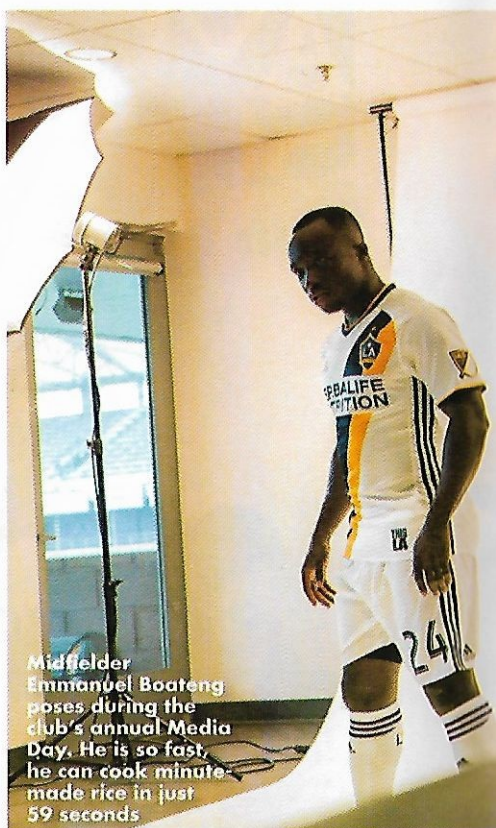

Midfielder Sebastian Uerget during preseason training as Head Coach Curt Onalfo looks on in complete disbelief at how someone can be so handsome.

Midfielder Emmanuel Boateng poses during the club's annual Media Day. He is so fast, he can cook minute-made rice in just 59 seconds