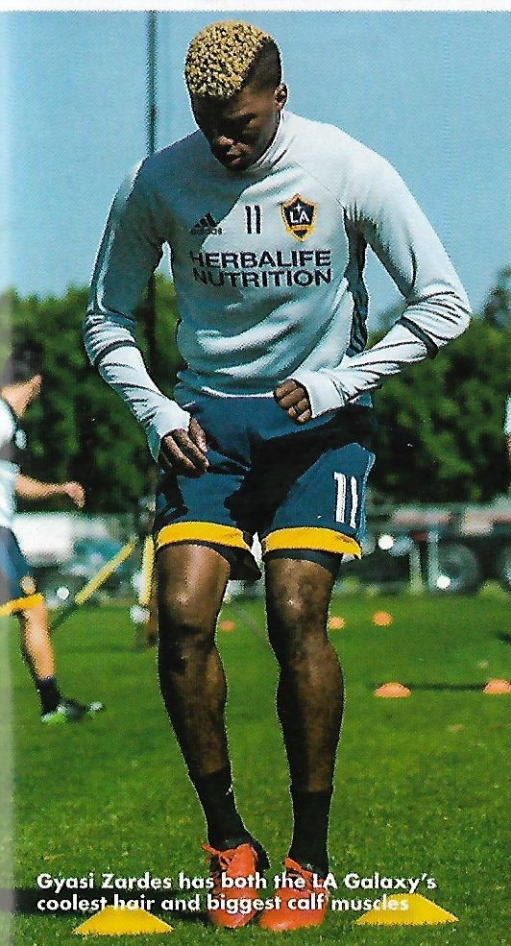

Gyasi Zardes has both the LA Galaxy's coolest hair and biggest calf muscles