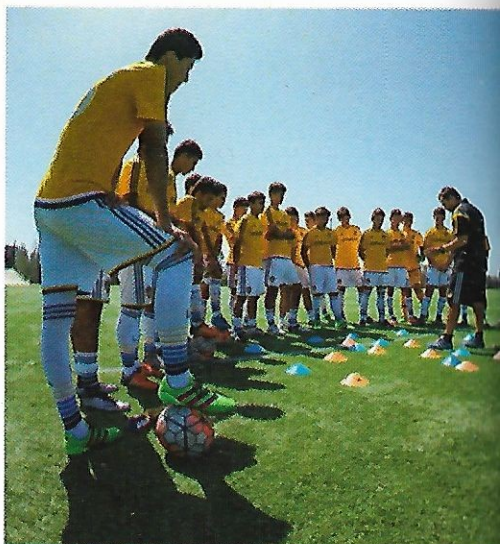

The Galaxy feature numerous camps for youth players, including Attacking and Defending Principles Camp, Goalkeeper Camp, Elite Camp, Full Day Camp, Female Soccer Camp, among others. For full descriptions, dates, and locations of each camp, visit www.youth.lagalaxy.com. The LA Galaxy have different camp locations throughout the South Bay, Orange County, Glendale, and Santa Barbara areas.

Each camp includes professional training, an LA Galaxy sack pack and water bottle, an LA Galaxy camp shirt, an LA Galaxy player appearance and autograph sessions, and a ticket to an LA Galaxy home game. Elite and Fantasy camp registrations include two tickets per participant.

LA Galaxy camps are designed to provide a better understanding of the game's overall tactics in a safe and fun environment. The Galaxy staff teaches using age-appropriate technical and tactical exercises designed by LA Galaxy Academy coaches with the player in mind. Players are put in an exciting soccer environment consisting of modern camp games, unique fitness learning, challenging skills demonstrations, and small-sided

competitions. The Galaxy strive to identify and develop key players in the community that could advance to play for the LA Galaxy one day.

For additional inquiries, please contact LA Galaxy Camps at programs@lagalaxy.com