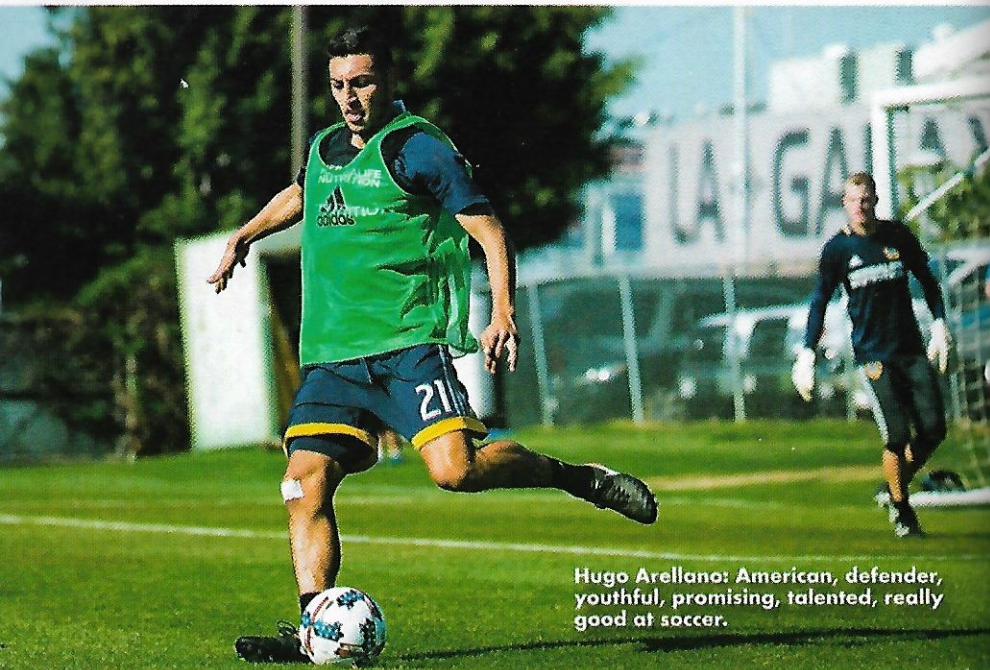

Jermaine Jones: American, midfielder, vegan, incredible hair, relentless engine, really good at soccer.

Hugo Arellano: American, defender, youthful, promising, talented, really good at soccer.