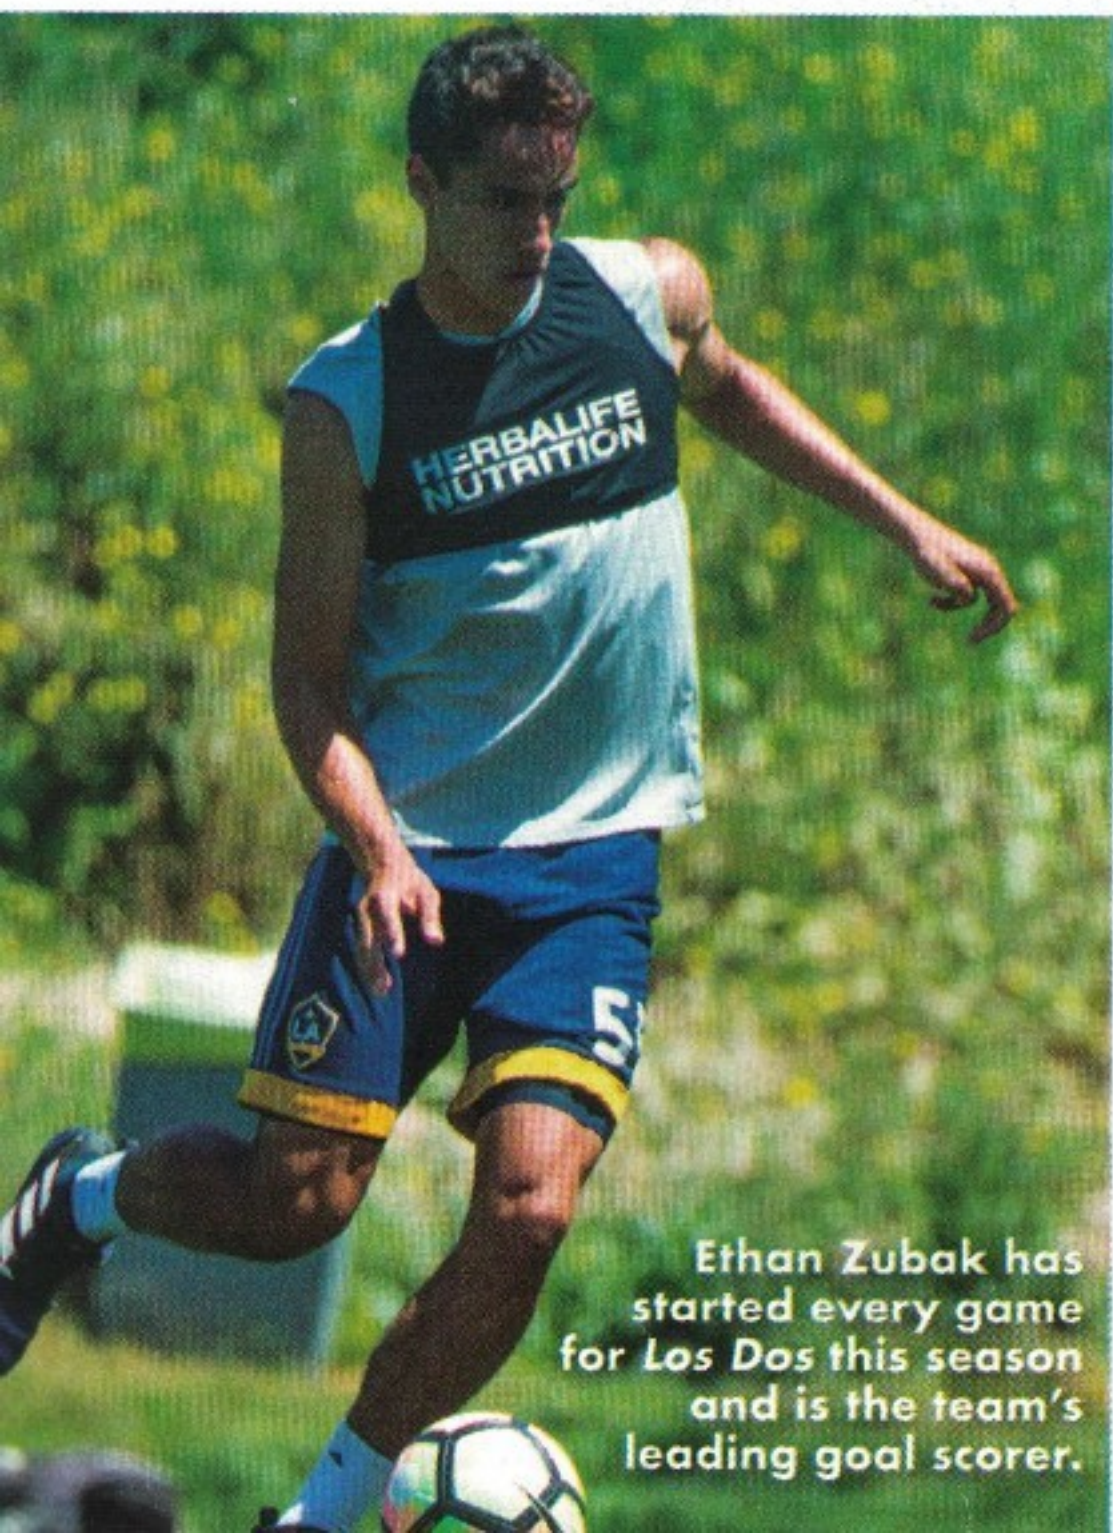

Los Dos vs. **REAL MONARCHS**

WINE WEDNESDAY!

MAY 10th
7:30 PM

MATCH PRESENTED BY:
STELLA ROSA WINES

FREE WINE STOPPER
GIVEAWAY!

TICKETS ARE JUST $10

LA Galaxy II to host Wine Wednesday at StubHub Center

LA Galaxy II have announced details around the club's *Wine Wednesday* to be put on as part of *Los Dos*' match on Wednesday, May 10 against Real Monarchs SLC. The match, presented by Stella Rosa, kicks off at 7:30 p.m. and tickets start at $10 on LAGalaxy.com/2. Parking for the match is free.

For the club's second annual *Wine Wednesday*, the first 500 fans to enter the gates at StubHub Center Track

& Field Stadium will receive a limited edition LA Galaxy wine stopper.

In addition to the traditional $2 beer and $2 taco options at *Los Dos* games, fans attending on Wine Wednesday can purchase the following wines for just $2 courtesy of Stella Rosa: Bodega Sangria, Stella Rosa Black, Stella Rosa Platinum.

Tickets are $10 online and $12 at the gate.

Ethan Zubak has started every game for *Los Dos* this season and is the team's leading goal scorer.