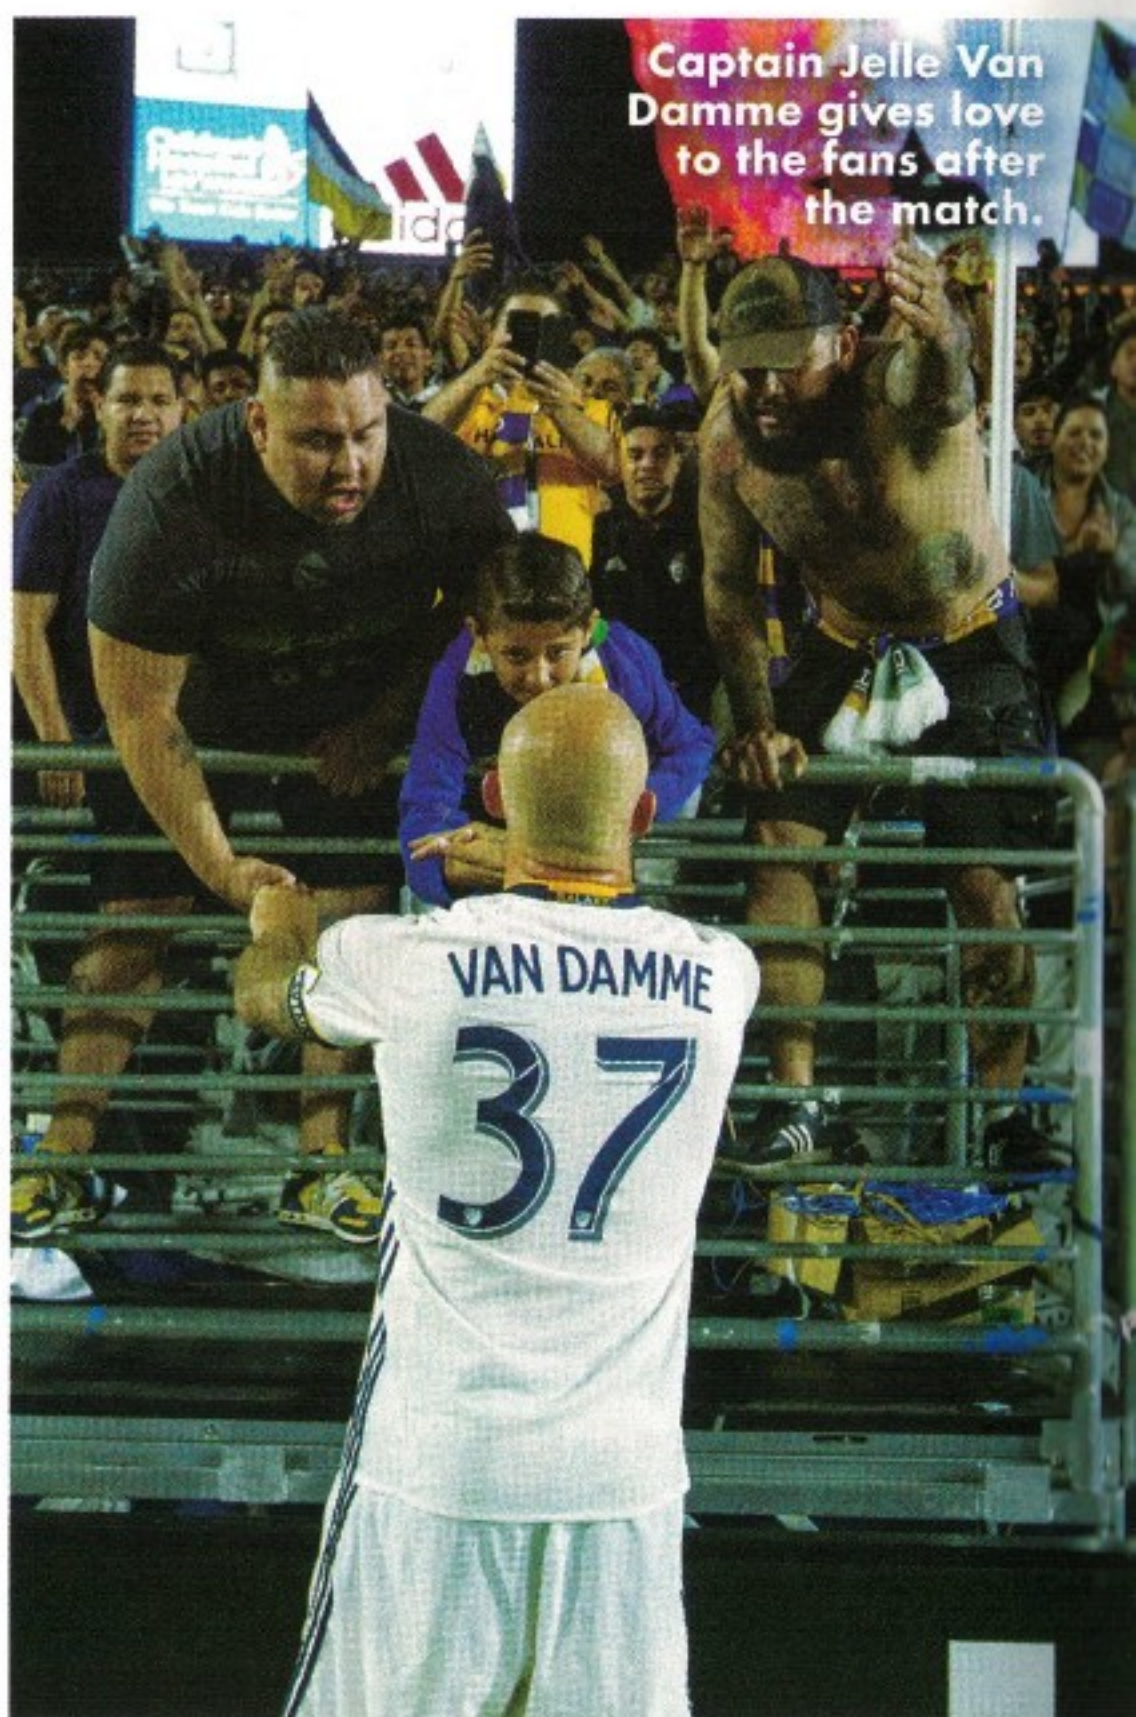

João Pedro reacts after hitting both posts on an attempted shot.

Captain Jelle Van Damme gives love to the fans after the match.