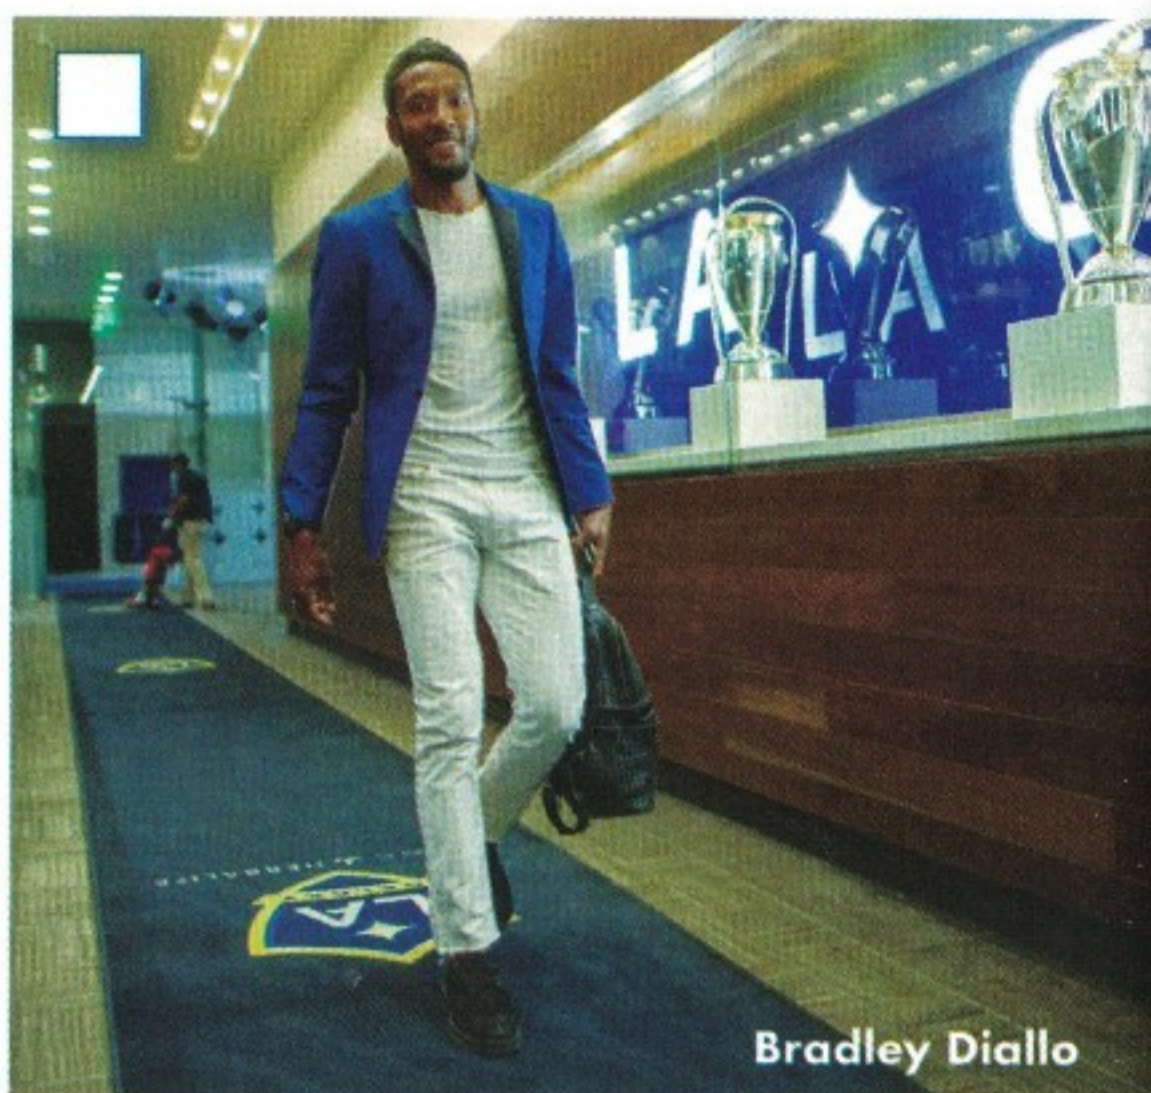

60" TV Stand
with Bracket
Matte Black
Finish.
Holds Up to
60" TV's

CM5003-TVT

TECHNOLOGY-HOME-FASHION

6054 Pacific Blvd. Huntington Park 90255

LA Galaxy's Best Dressed

Players treat gameday like the red carpet, and this week, we'd like to know who YOU think was the best dressed. Which LA Galaxy player wore the best outfit ahead of last weekend's game against Philadelphia Union? Rank the outfits from 1st-6th!