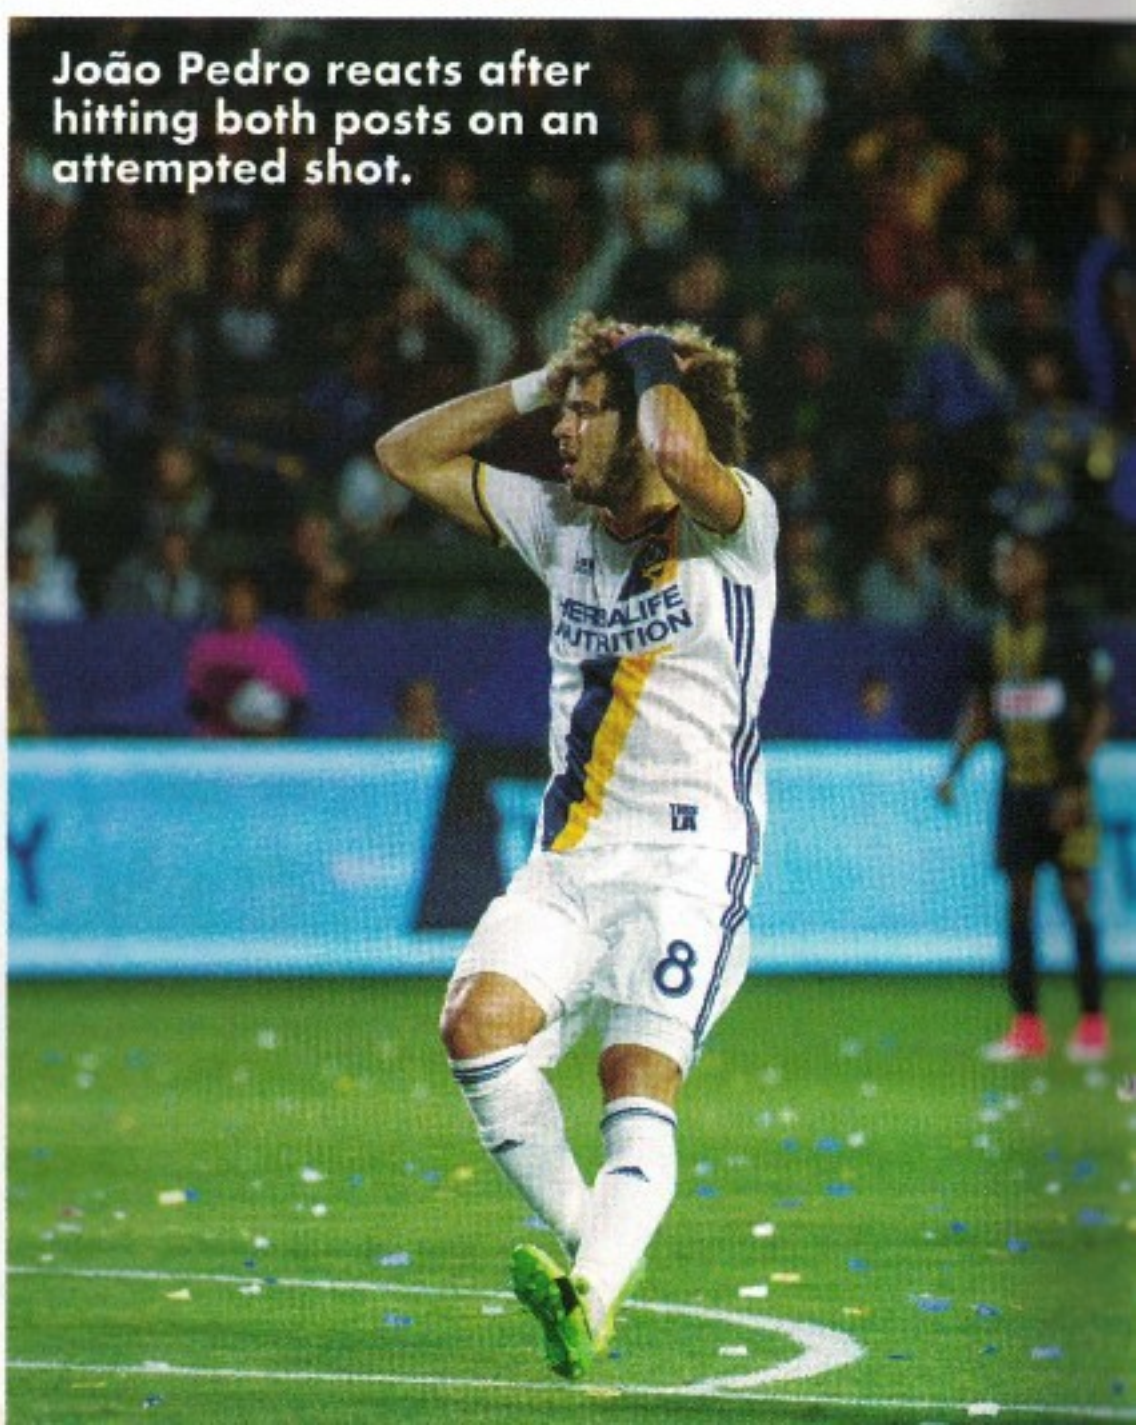

**Find out more
about AYSO Programs
near you today!**

www.AYSO.org/soccer1st

Photo Gallery: LA Galaxy vs. Philadelphia Union

The LA Galaxy hosted LA Kings Night as part of their match at StubHub Center against Philadelphia Union last weekend. The two sides played to a 0-0 draw as the LA Galaxy collected their second shutout of the season.

A couple of best friends were on hand to celebrate LA Kings Night.

Captain Jelle Van Damme gives love to the fans after the match.

Giovani dos Santos visualizes ahead of a free kick.

João Pedro reacts after hitting both posts on an attempted shot.