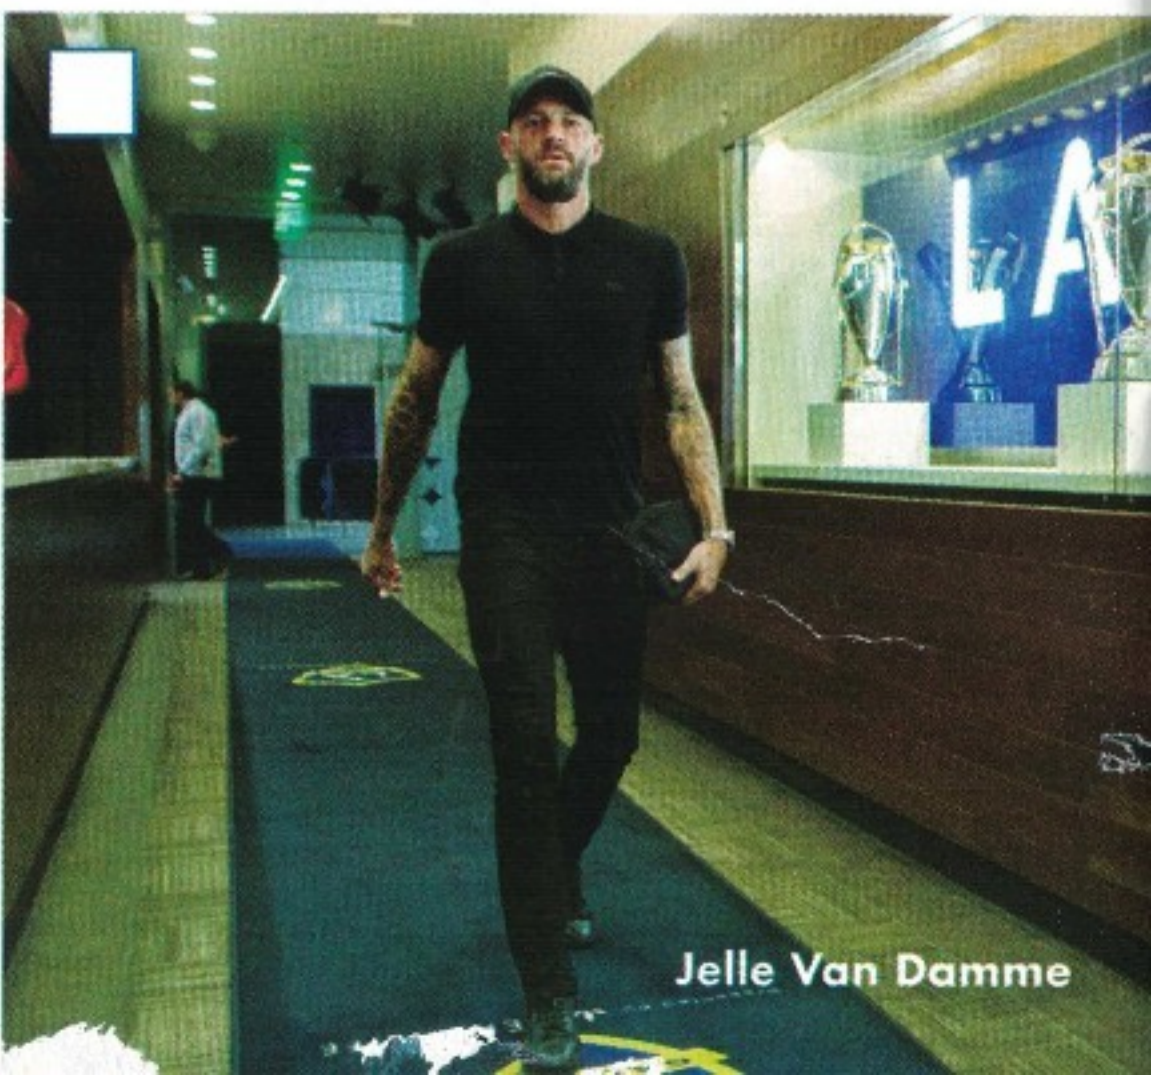

60" TV Stand
with Bracket
Matte Black
Finish.
Holds Up to
60" TV's

CM5003-TVT

TECHNOLOGY-HOME-FASHION

6054 Pacific Blvd. Huntington Park 90255

LA Galaxy's Best Dressed

Players treat gameday like the red carpet, and this week, we'd like to know who YOU think was the best dressed. Which LA Galaxy player wore the best outfit ahead of last weekend's game against Philadelphia Union? Rank the outfits from 1st-6th!