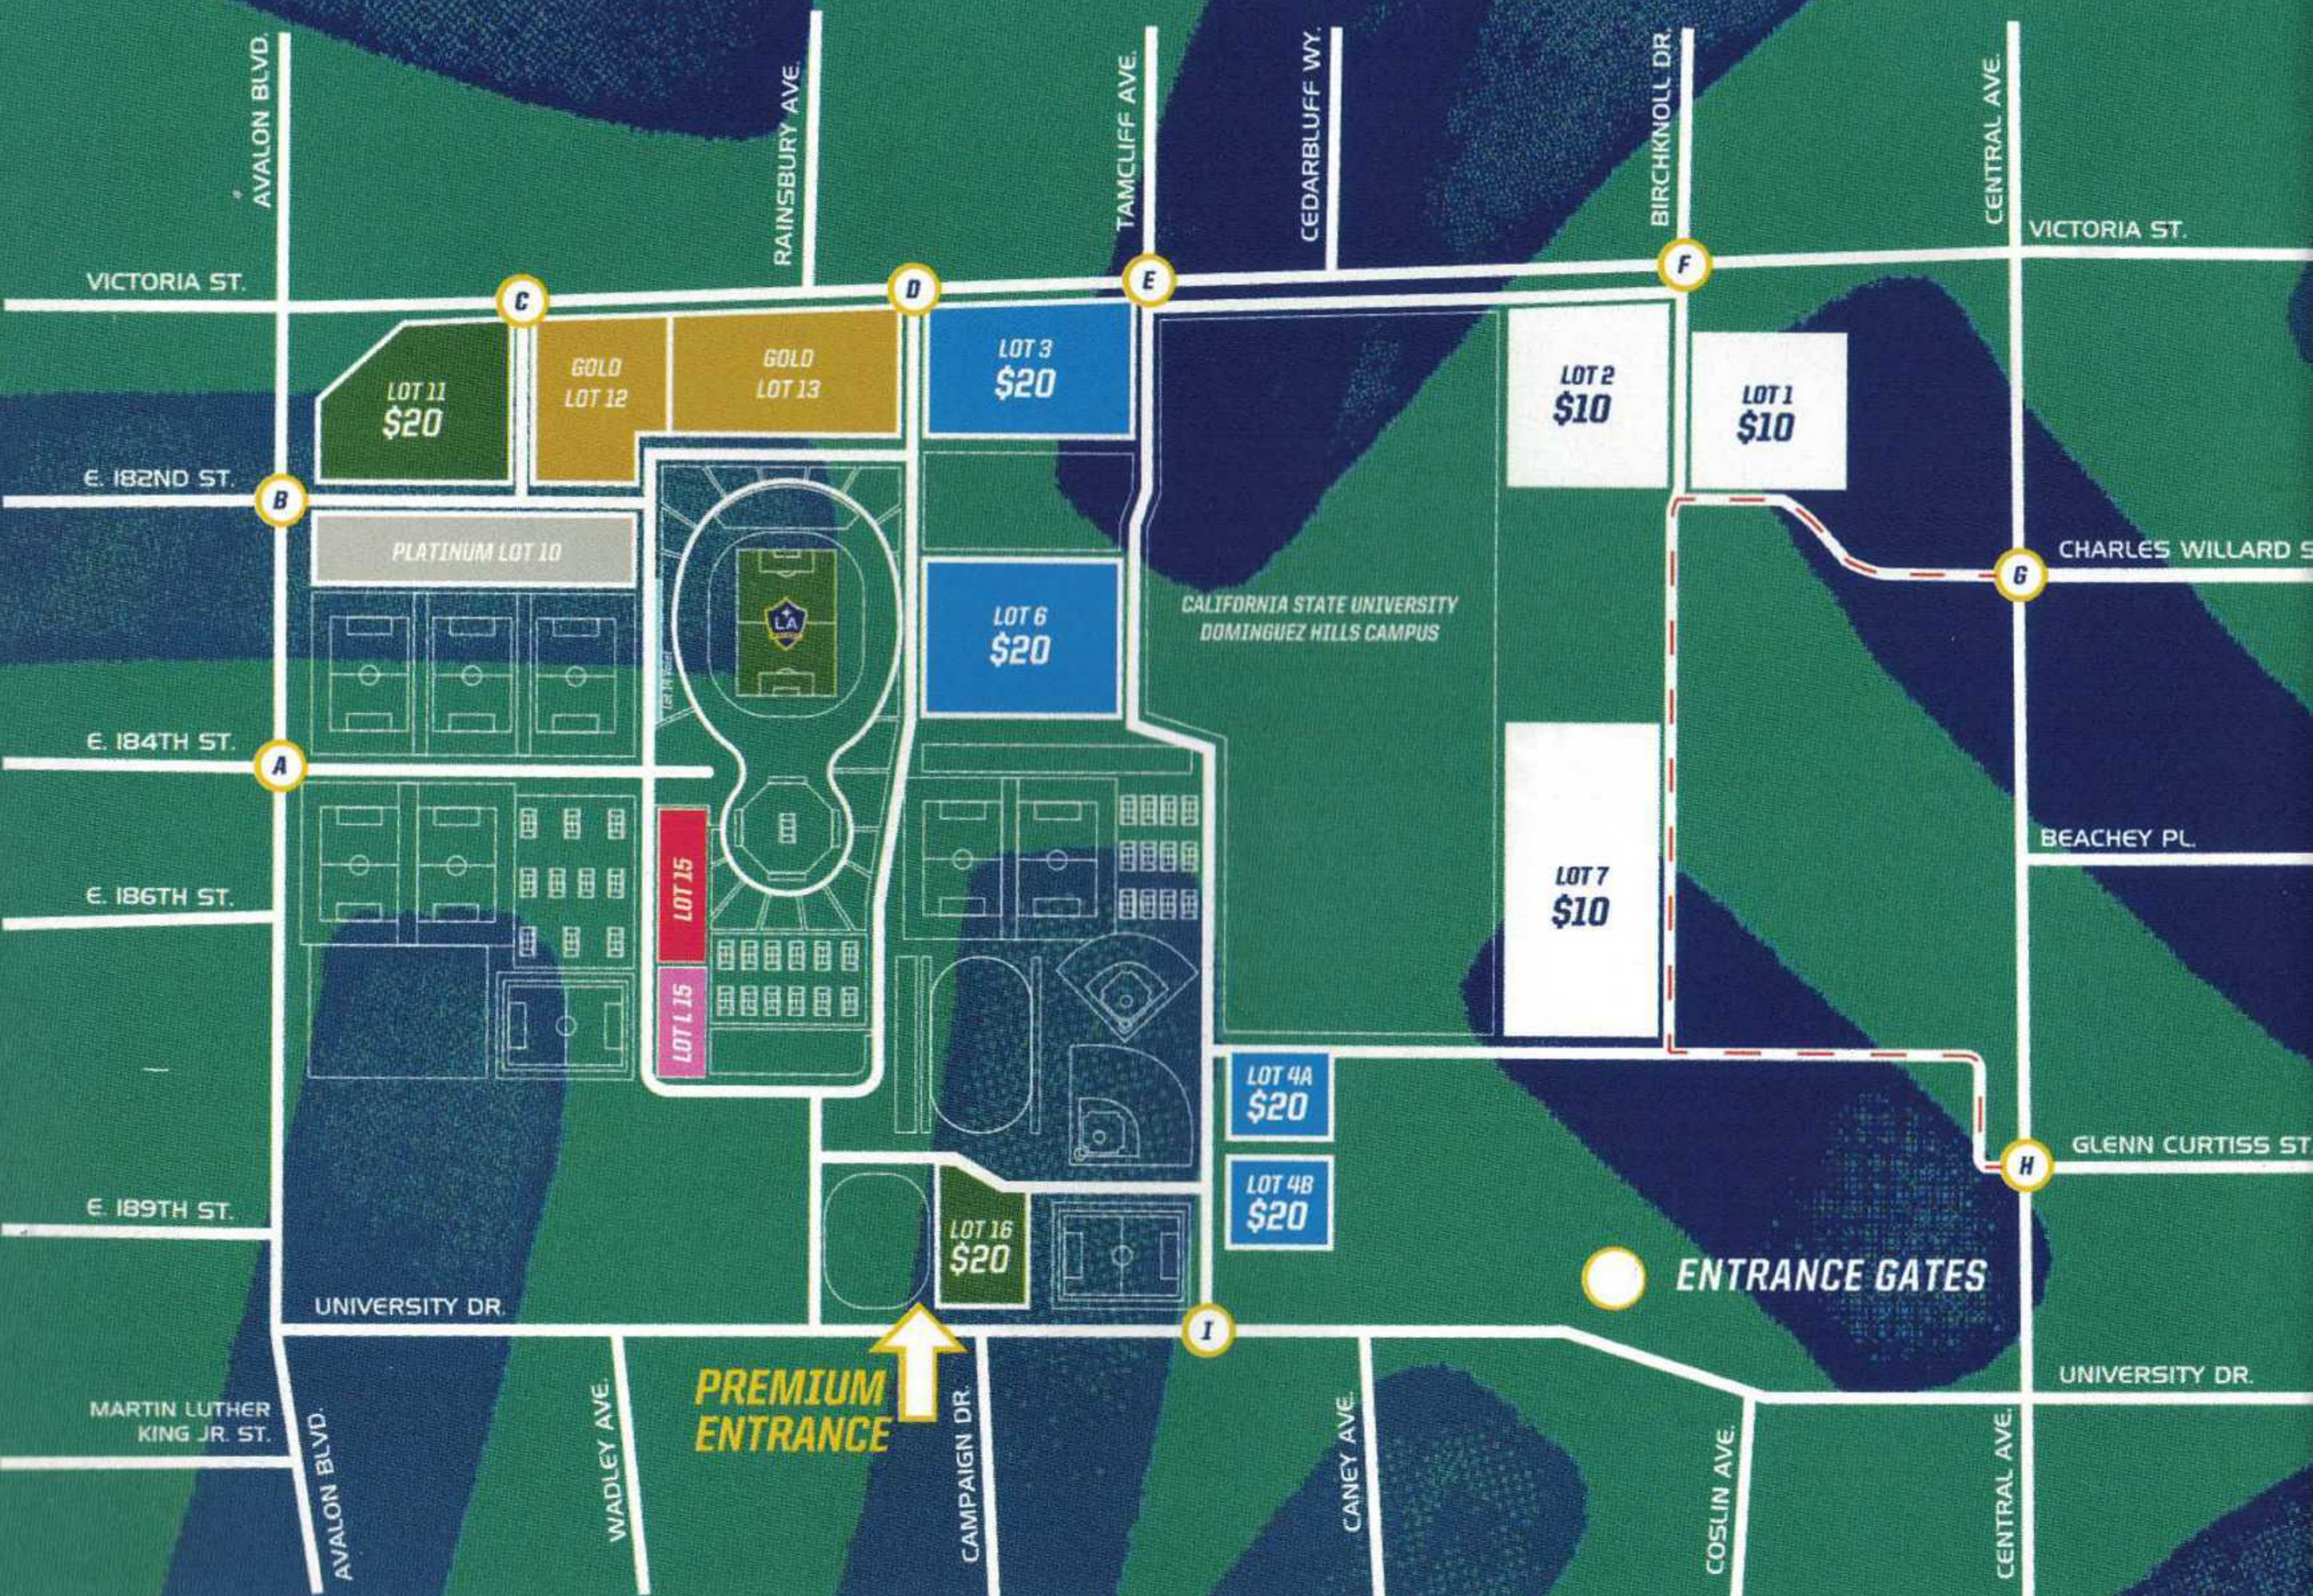

2018 PARKING MAP