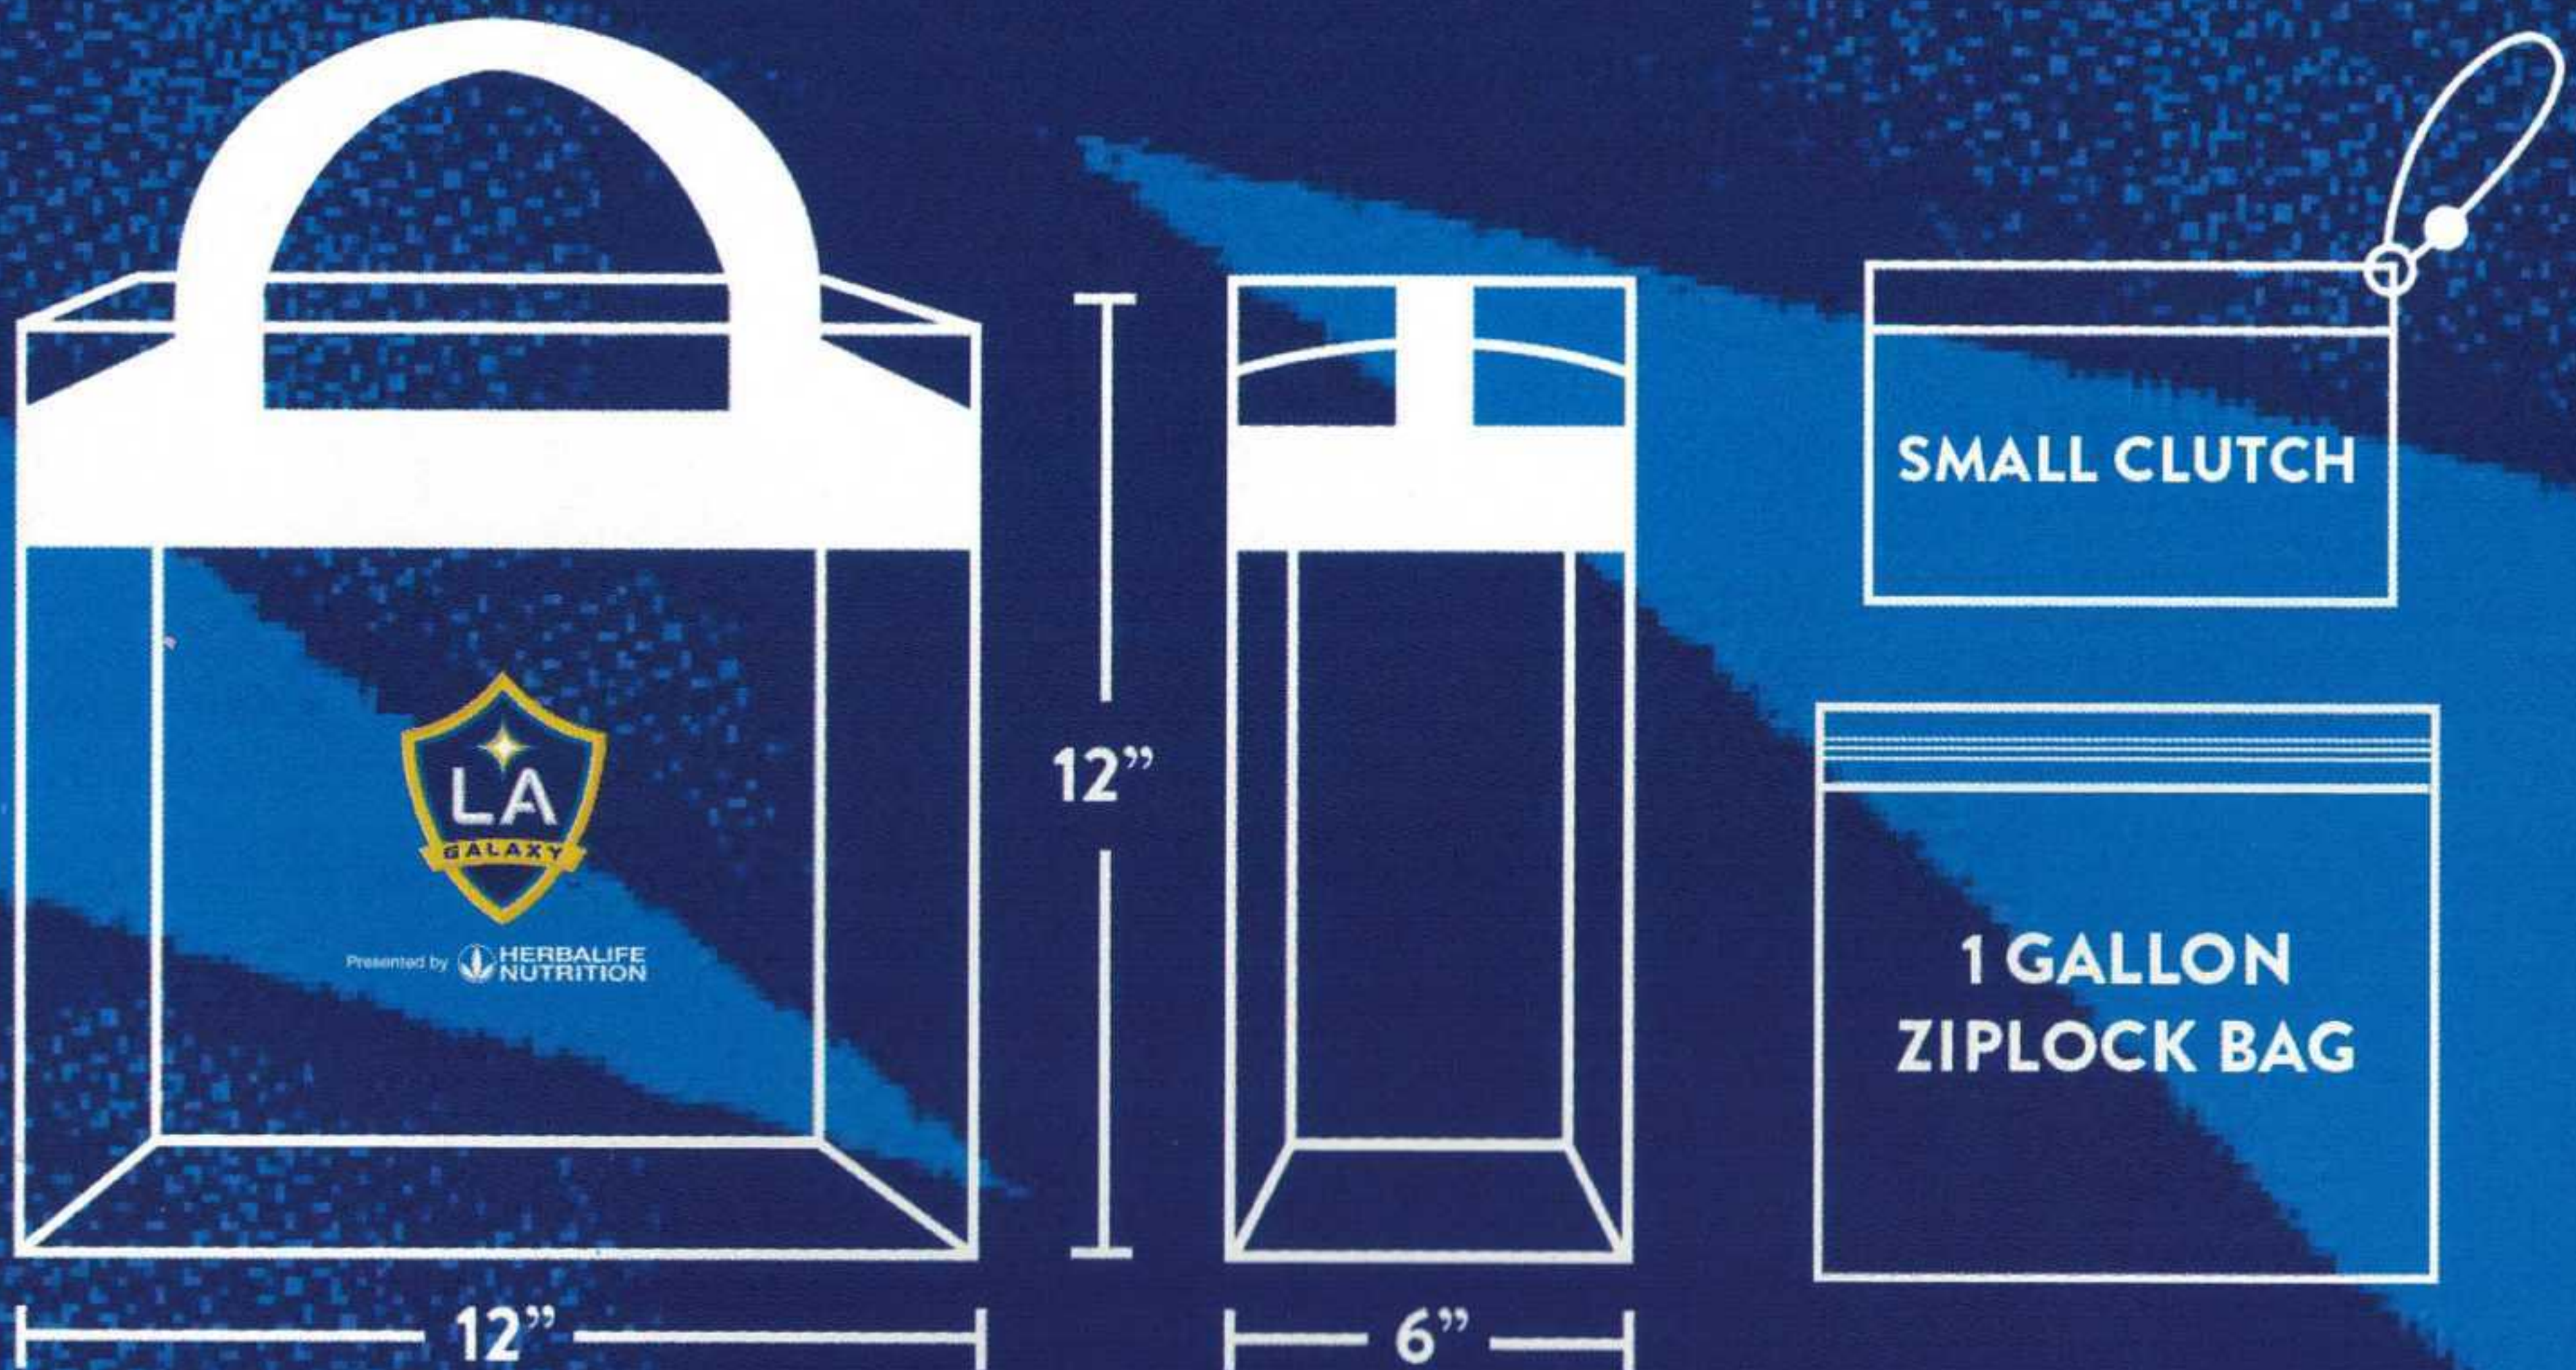

Exclusive Financial Services
Partner of the LA Galaxy

EXPECTTHEUNEXPECTED.COM

STUBHUB!

CENTER

CLEAR BAG POLICY

**BAGS THAT ADHERE TO THE BELOW STANDARDS
WILL BE PERMITTED INSIDE STUBHUB CENTER:**

- Bags that are clear plastic or vinyl and do not exceed 12" x 6" x 12"
- One-gallon clear plastic freezer bag (Ziplock bag or similar)
- Small clutch bags, no larger than 4.5" x 6.5", with or without a handle or strap can be taken into the stadium with one of the clear plastic bags