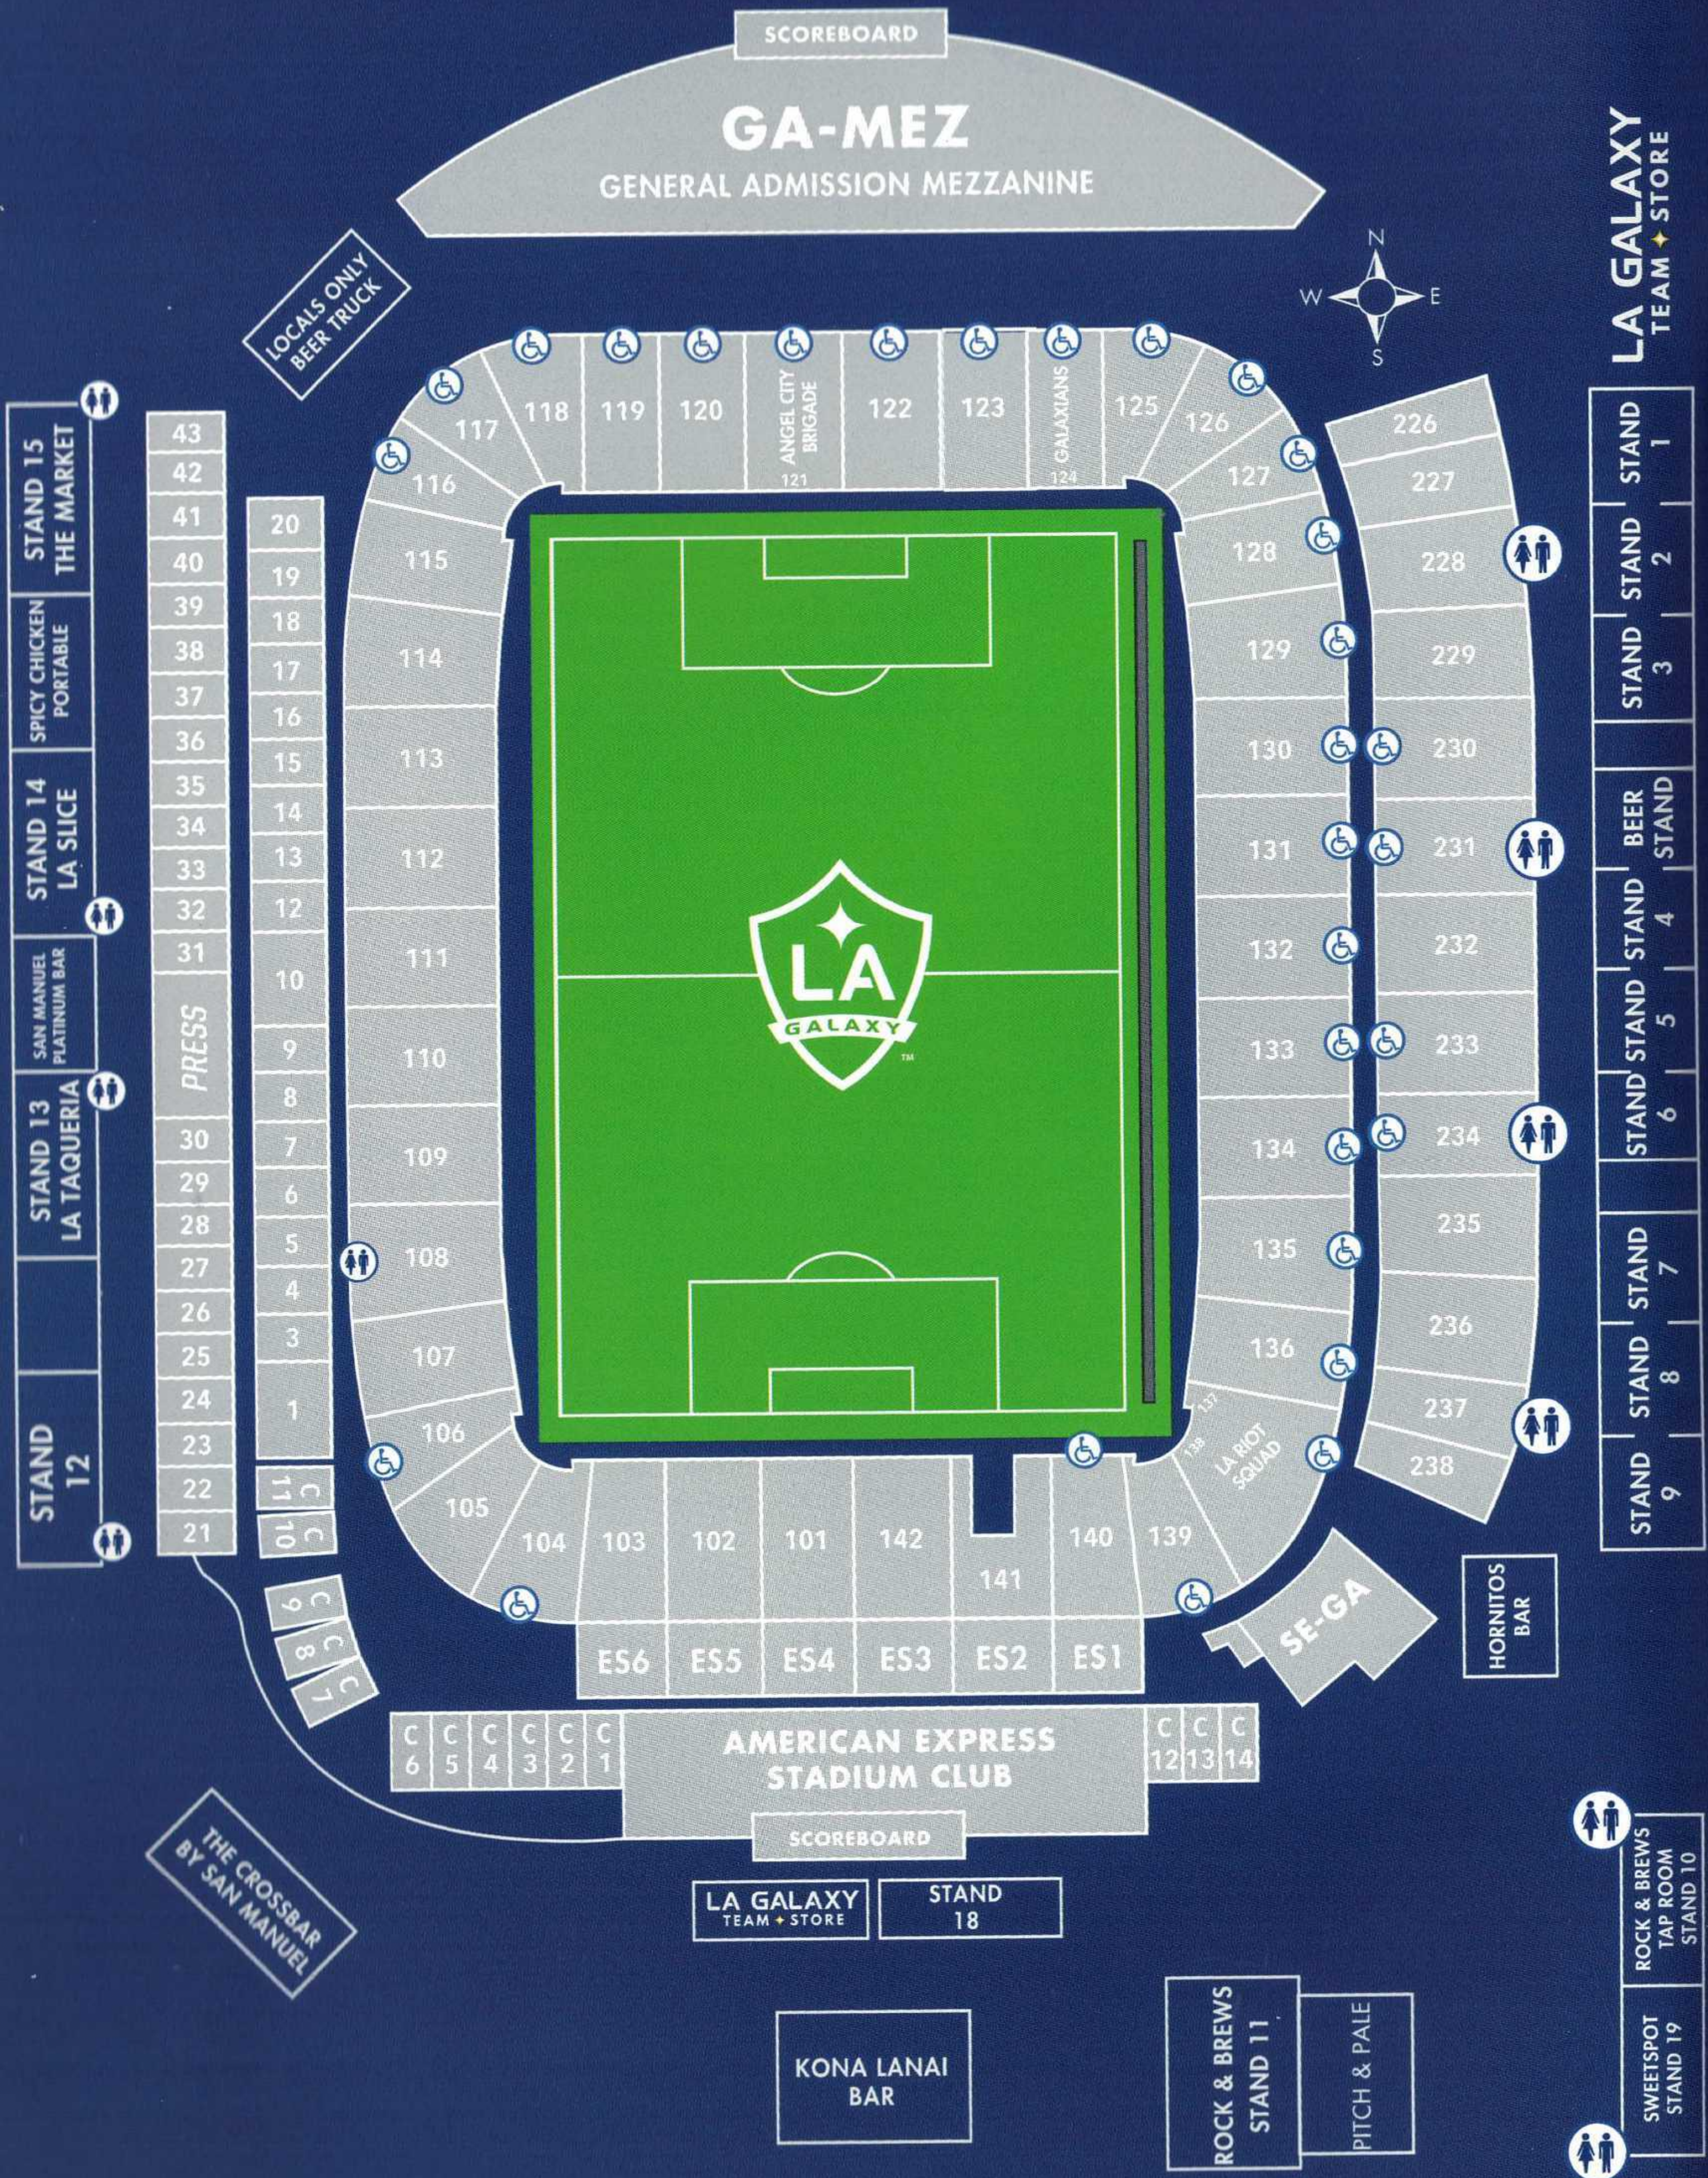

SCOREBOARD

GA-MEZ

GENERAL ADMISSION MEZZANINE

LOCALS ONLY
BEER TRUCK

LA GALAXY
TEAM + STORE

STAND 15
THE MARKET

STAND 14
LA SLICE

STAND 13
LA TAQUERIA

STAND 12

SAN MANUEL
PLATINUM BAR

SPICY CHICKEN
PORTABLE

STAND 15
THE MARKET

STAND 14
LA SLICE

STAND 13
LA TAQUERIA

STAND 12

SAN MANUEL
PLATINUM BAR

SPICY CHICKEN
PORTABLE

STAND 1

STAND 2

STAND 3

STAND 4

STAND 5

STAND 6

STAND 7

STAND 8

STAND 9

STAND 10

STAND 11

STAND 12

STAND 13

43
42
41
40
39
38
37
36
35
34
33
32
31
30
29
28
27
26
25
24
23
22
21

20
19
18
17
16
15
14
13
12
11
10
9
8
7
6
5
4
3
1

117
116
115
114
113
112
111
110
109
108
107
106
105

118
119
120
121
122
123
124
125
126
127
128
129
130
131
132
133
134
135
136
137
138
139

104
103
102
101
142
141
140

ES6
ES5
ES4
ES3
ES2
ES1

C 6
C 5
C 4
C 3
C 2
C 1

C 12
C 13
C 14

226
227
228
229
230
231
232
233
234
235
236
237
238

LA GALAXY
TEAM + STORE

STAND
18

KONA LANAI
BAR

ROCK & BREWS
STAND 11

PITCH & PALE

HORNITOS
BAR

ROCK & BREWS
TAP ROOM
STAND 10

SWEETSPOT
STAND 19

THE CROSSBAR
BY SAN MANUEL

SE-GA