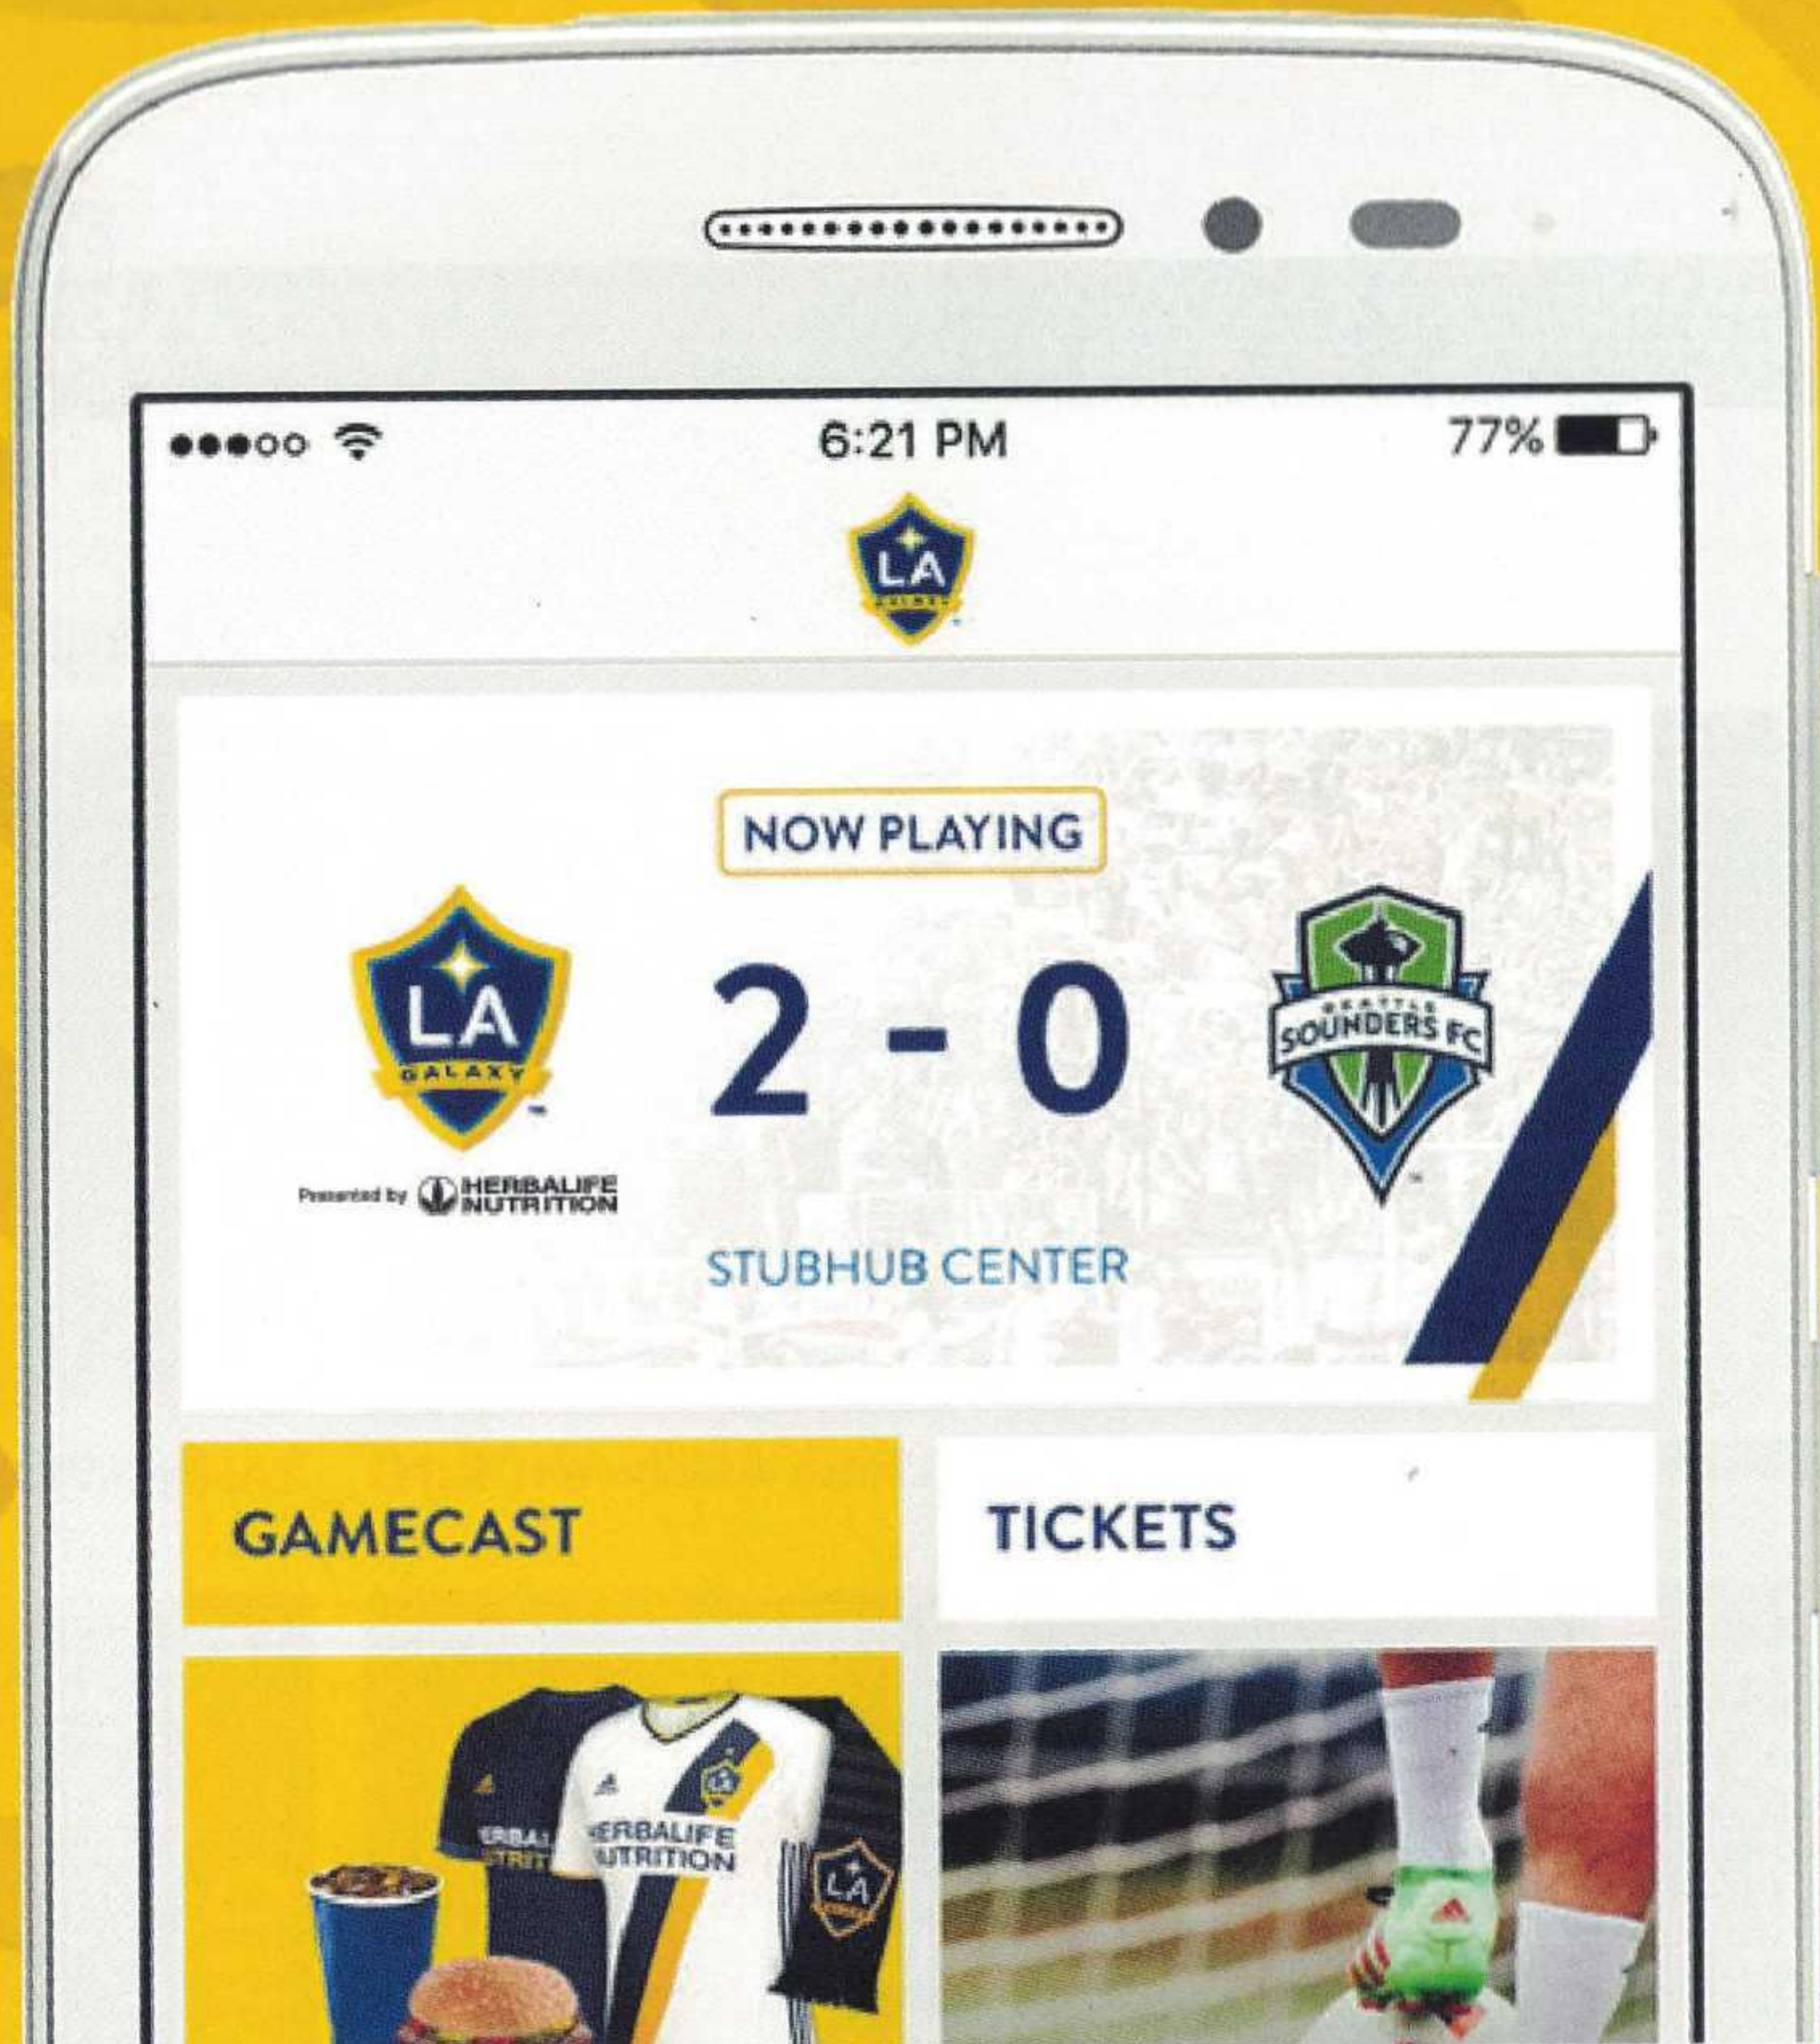

SAVE TIME & SKIP THE LINES WITH THE NEW LA GALAXY APP

WITH THE LA GALAXY APP, FANS CAN
PURCHASE CONCESSIONS AND
MERCHANDISE DIRECTLY FROM THEIR SEAT!

LA GALAXY MEME OF THE MATCH

Welcome to **#GalaxyMemes**, a brand new addition to the LA Galaxy Gameday Program in 2018. Here at LA Galaxy, we love **#memes** and we know our fans do too. That's why we've started **#GalaxyMemes**, a forum for fans to express their creativity while spreading lols throughout the Galaxy fanbase. Much like a caption contest, **#GalaxyMemes** will name one winning meme each home game, with that meme being featured as the LA Galaxy Meme of the Match in the next home game's Gameday Program.