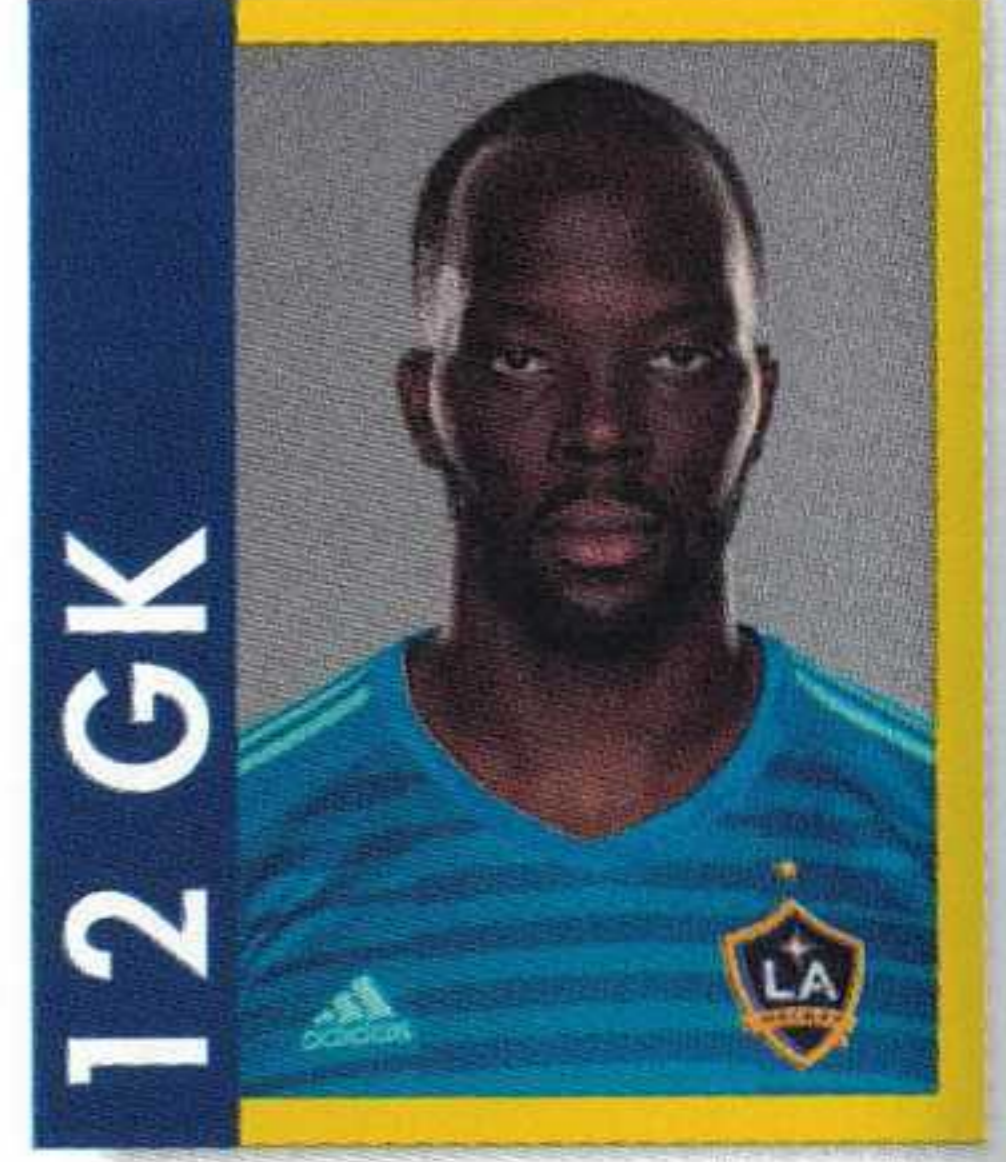

Brian **SYLVESTRE**