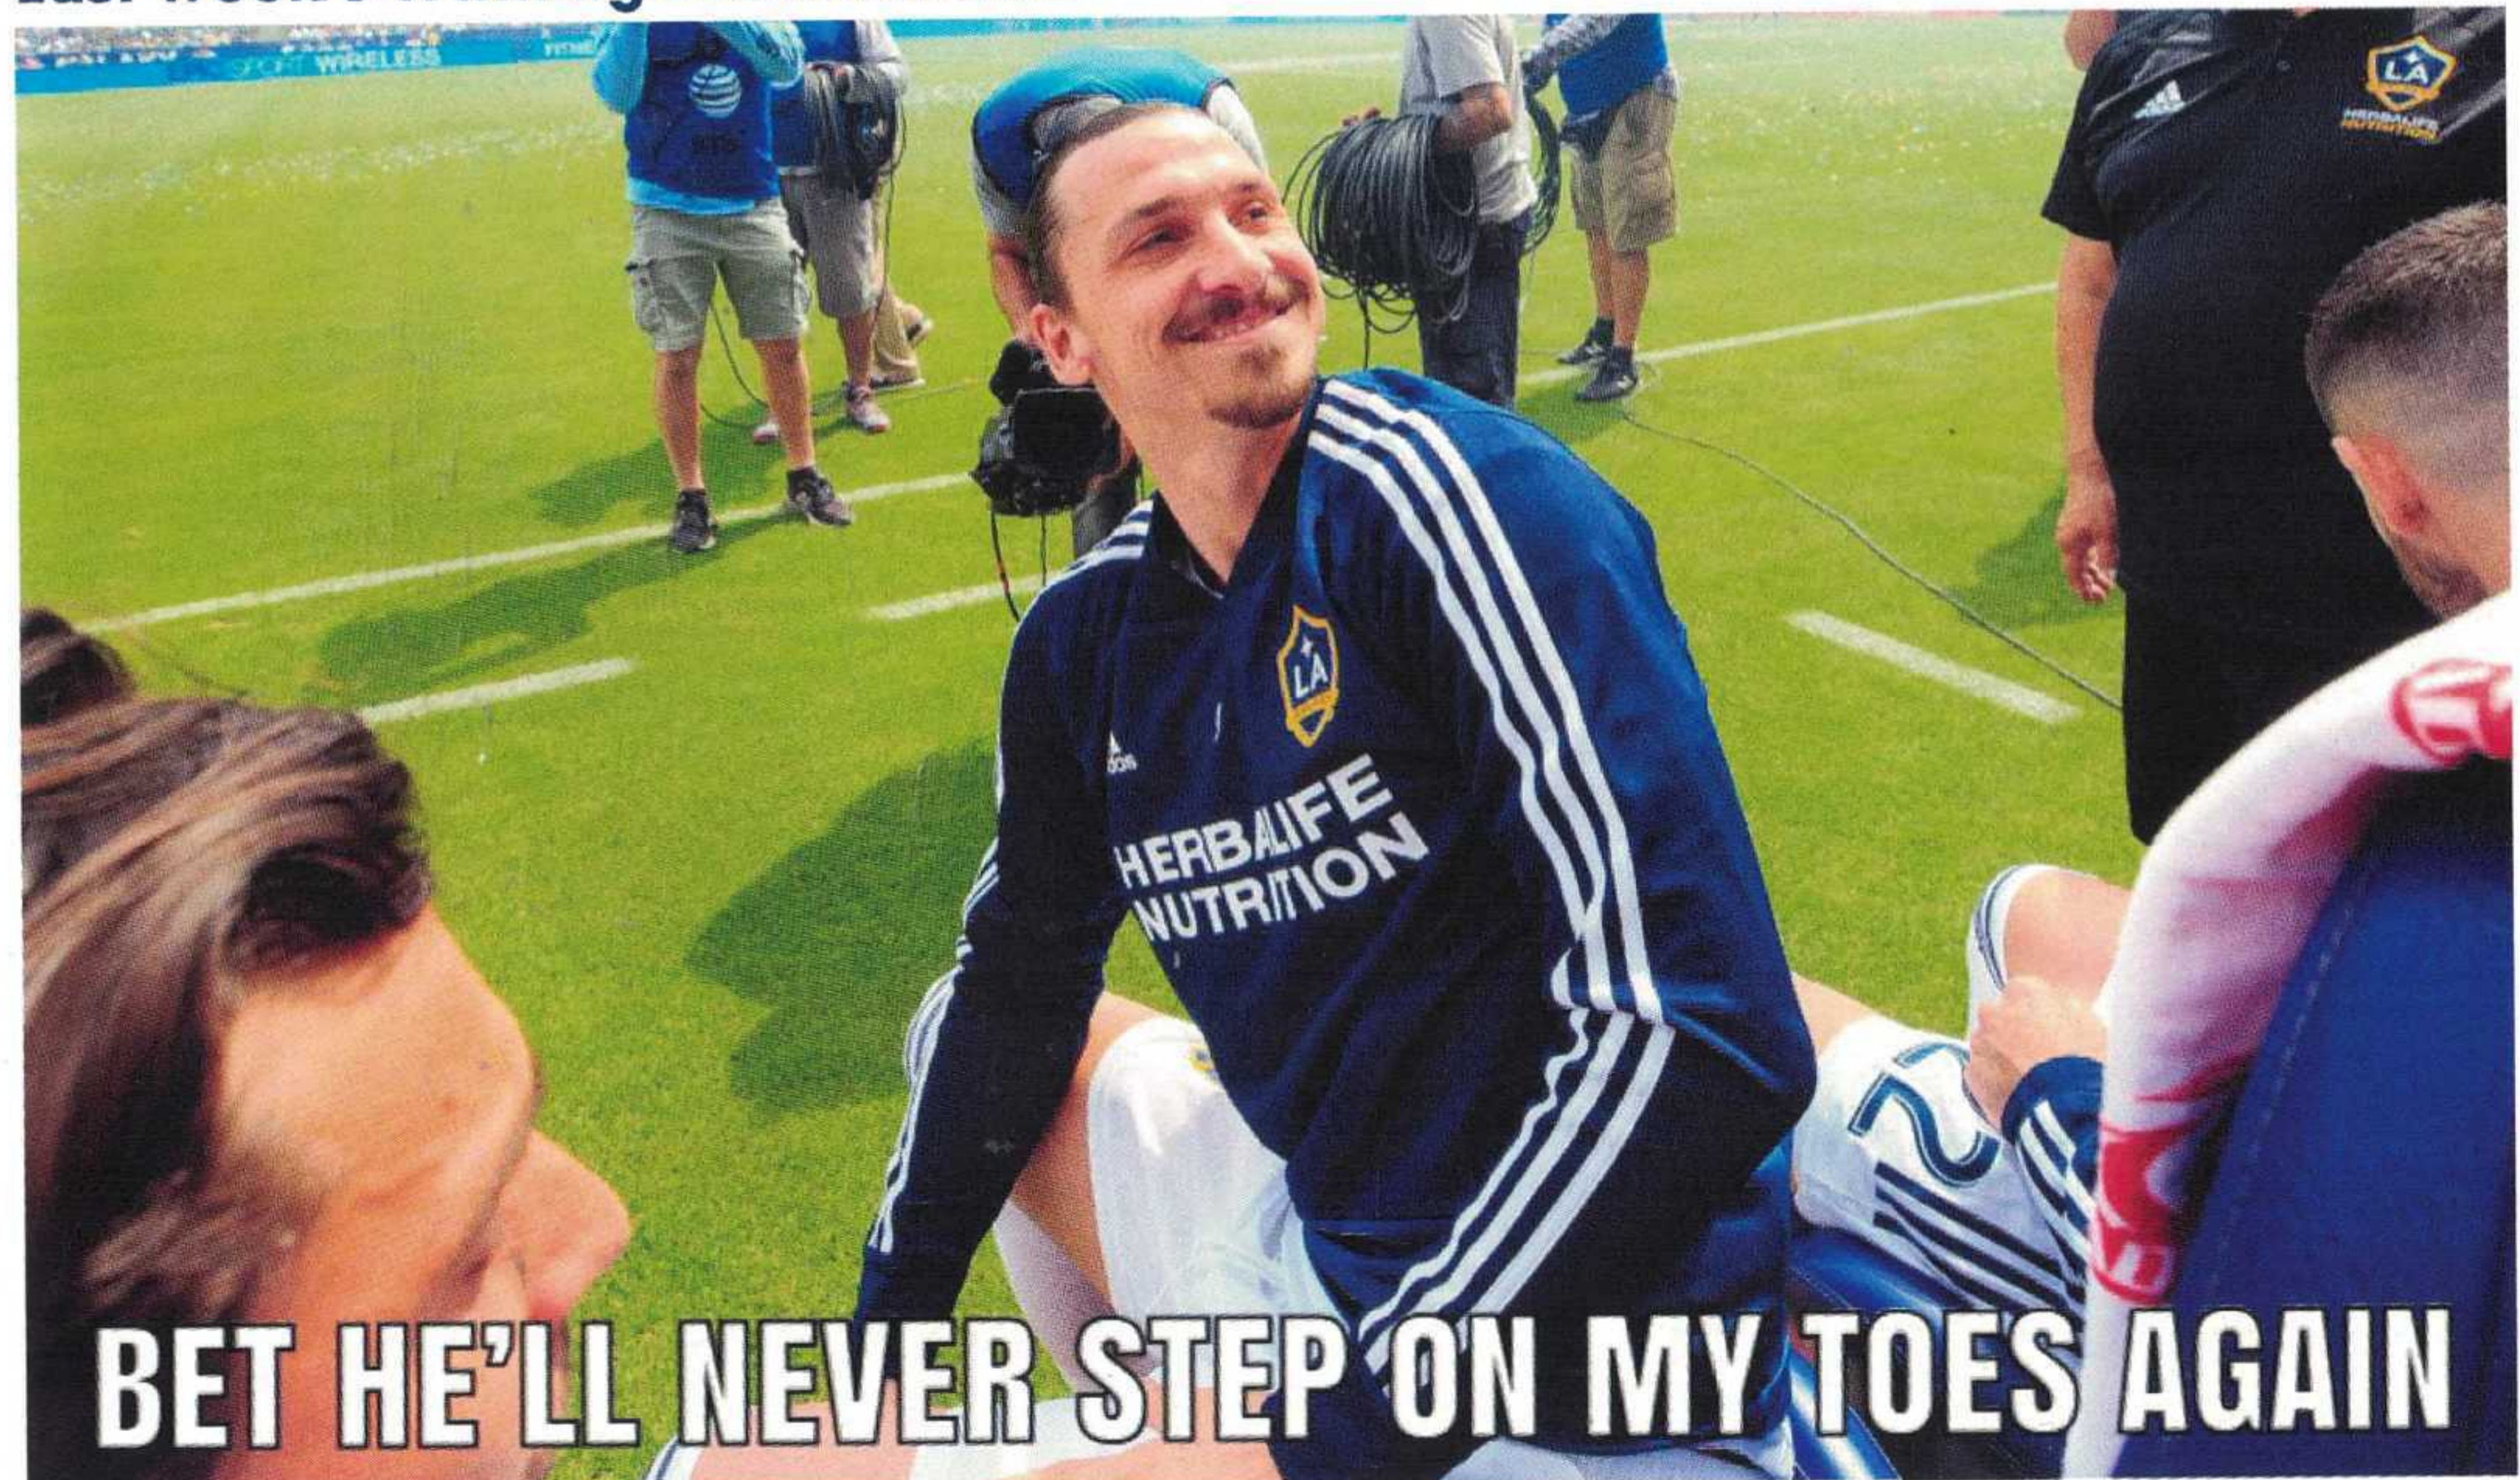

Last week's Winning Submission...