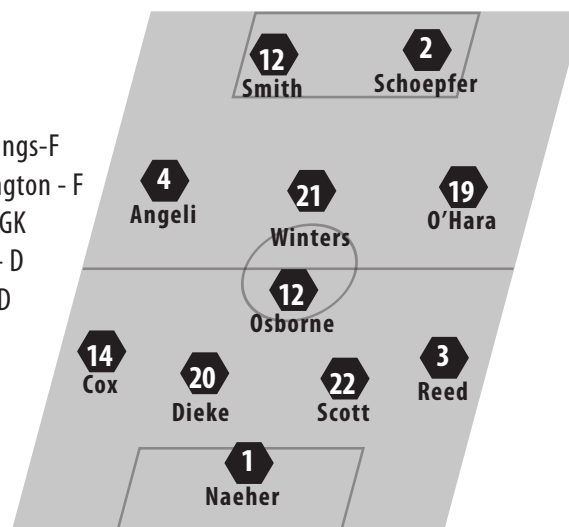

### Players to Watch

Lori Chalupny

Carli Lloyd

## Projected Lineup

### Bench

- 25. Hemmings-F
- 26. Washington - F
- 18. Davis - GK
- 17. Moore - D
- 11. Cross - D