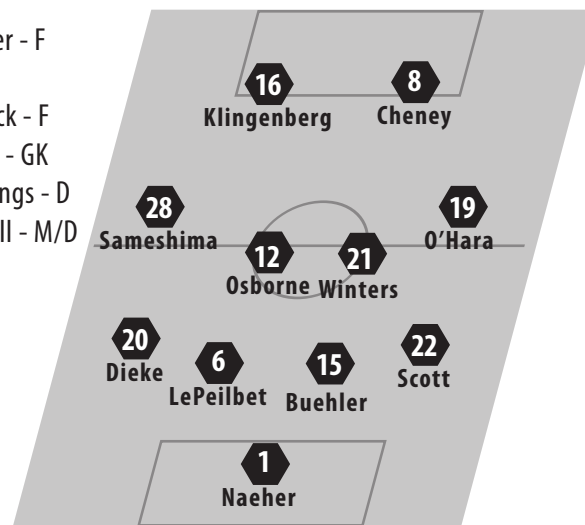

Projected Lineup

Bench

2. Schoepfer - F

3. Reed - D

23. Zimmeck - F

24. Phillips - GK

25. Hemmings - D

32. Marshall - M/D

Injury Report

Jordan Angeli - O (knee)

Kelsey Davis - O (knee)

Stephanie Cox - U

Kasey Moore - U (foot)

Kelly Smith - Q (ankle)

Key: Q=questionable

P=probable

U=unavailable

O=out

NT=National Team

Media Contact:

Ryan Wood, Communications Manager

rwood@bostonbreakers.com