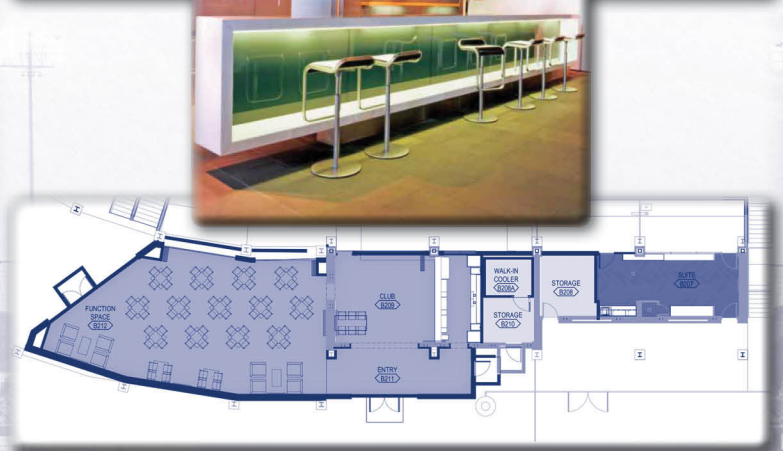

# Club

New in 2019, our club is undergoing a massive upgrade! All 70-game ticket package holders and suite-level guests will have access to this newly developed area during games. This space is perfect for wedding receptions, civic organization meetings, and any other momentous life occasions on non-game days as well.