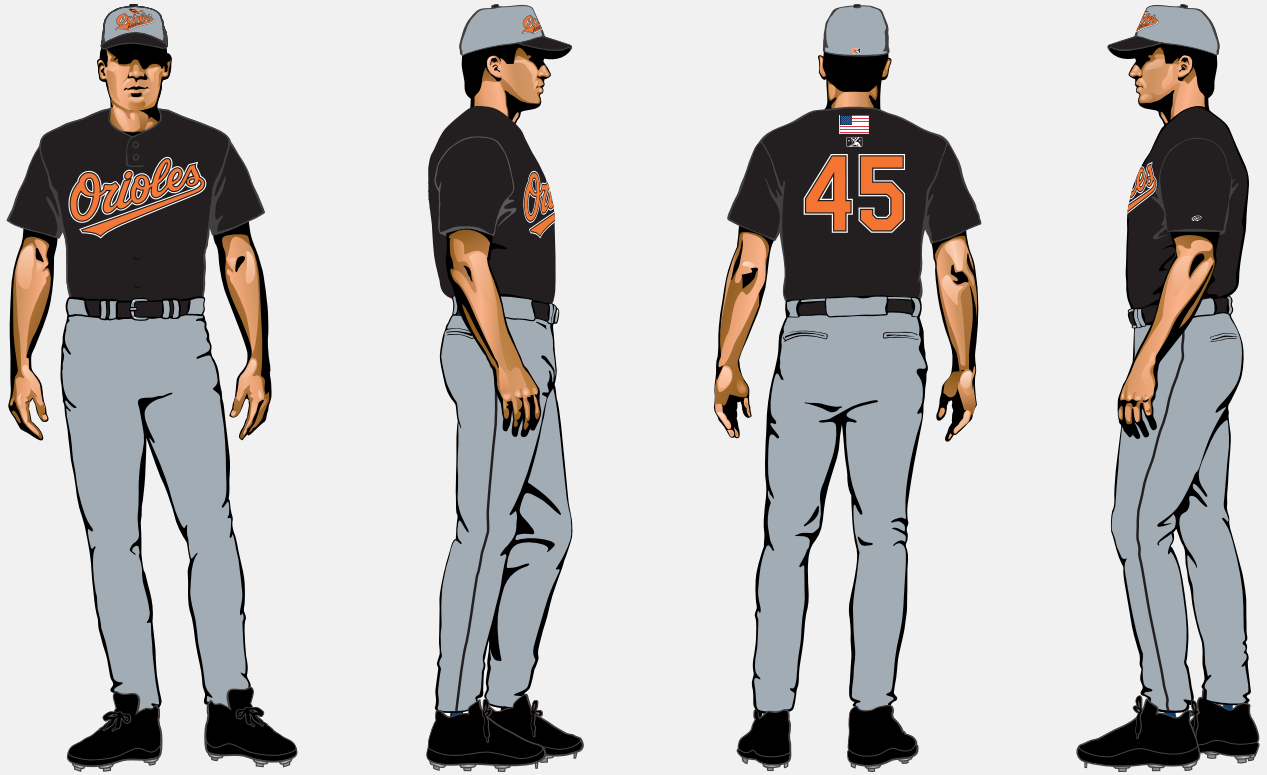

2008 Alternate Road Uniform