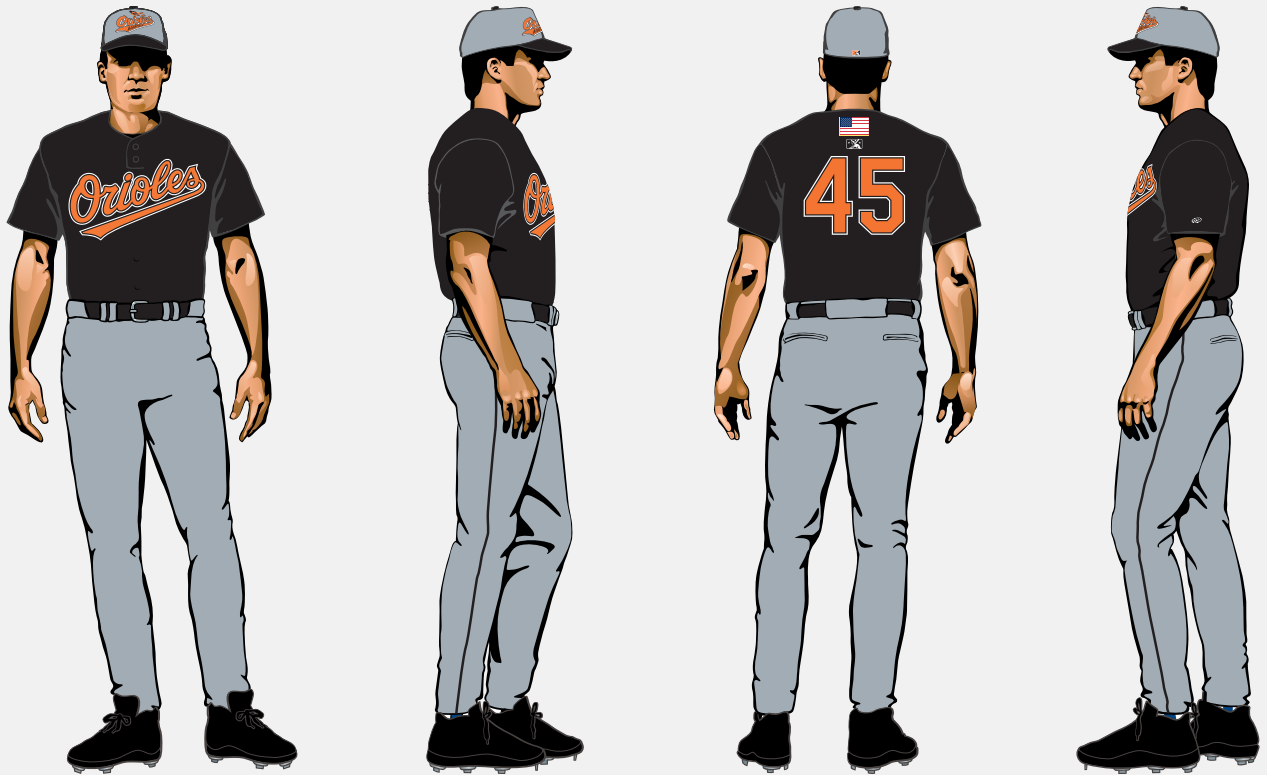

2009 Alternate Road Uniform