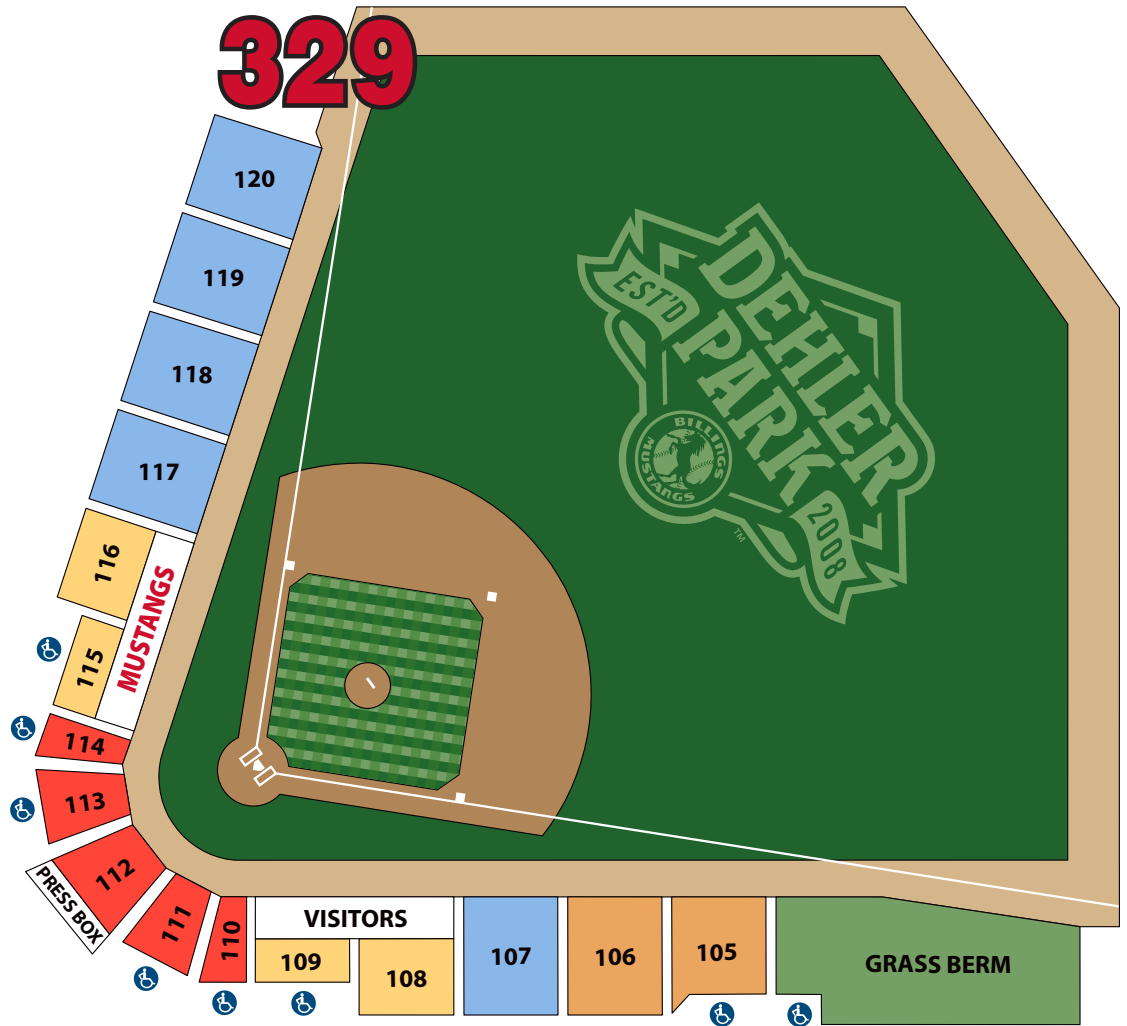

Seating Areas	Adult Single Game	Adult Season
Club Box	\$12	\$480
Dugout Box	\$10	\$384
Field Box	\$8	\$288
General Admission	\$6	n/a

Seating Areas	Child/Sr. Single Game	Child/Sr. Season
Club Box	\$12	\$480
Dugout Box	\$9	\$336
Field Box	\$7	\$240
General Admission	\$6	n/a

Children 3-12 years of age.
Seniors 60+ years of age.

329

Designates areas with accessible seating.

MAY						
SUN	MON	TUE	WED	THU	FRI	SAT
1	3	4	5	6	7	8
9	10	11	12	13	14	15
16	17	18	19	20	21	22 7:15 IDF
23 4:00 IDF	24 7:15 IDF	25	26 6:35 RMV	27 6:35 RMV	28 6:35 RMV	29 6:35 RMV
30 1:05 RMV	31 1:05 RMV					

SEPTEMBER						
SUN	MON	TUE	WED	THU	FRI	SAT
			1 6:35 IDF	2 6:35 IDF	3 6:35 IDF	4 6:35 IDF
5 1:05 IDF	6 1:05 IDF	7	8 7:05 MIS	9 7:05 MIS	10 7:05 MIS	11
12	13	14	15	16	17	18
19	20	21	22	23	24	25

HOME **AWAY**