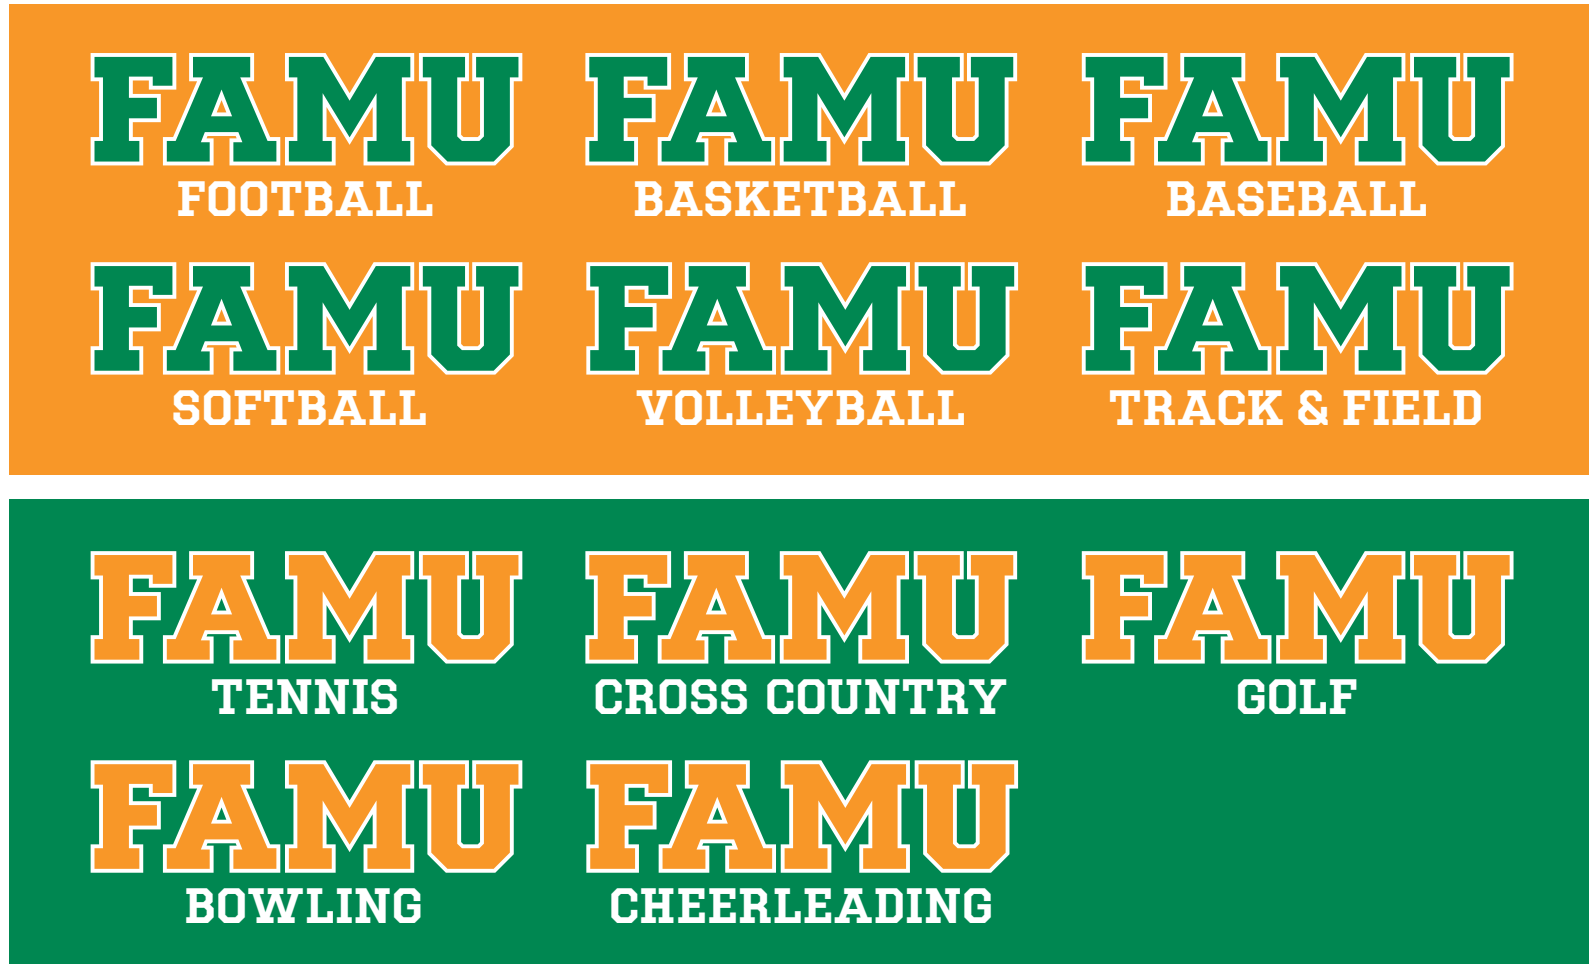

ORANGE LEAD COLOR EXAMPLES

FAMU
FOOTBALL

FAMU
BASKETBALL

FAMU
BASEBALL

FAMU
SOFTBALL

FAMU
VOLLEYBALL

FAMU
TRACK & FIELD

GREEN LEAD COLOR EXAMPLES

FAMU
TENNIS

FAMU
CROSS COUNTRY

FAMU
GOLF

FAMU
BOWLING

FAMU
CHEERLEADING

LOGOTYPE / SPORTS TITLE

PROPER USE OF SPORTS TITLES W/ BORDER AND BACKGROUND COLORS

Only use primary font “National Champion Medium” for all sports titles (see page 30). **Note:** All titles should remain centered, but never extend beyond the “FAMU” logotype. If the title is too long, the title font size can be reduced to fit inside the “FAMU” logotype.