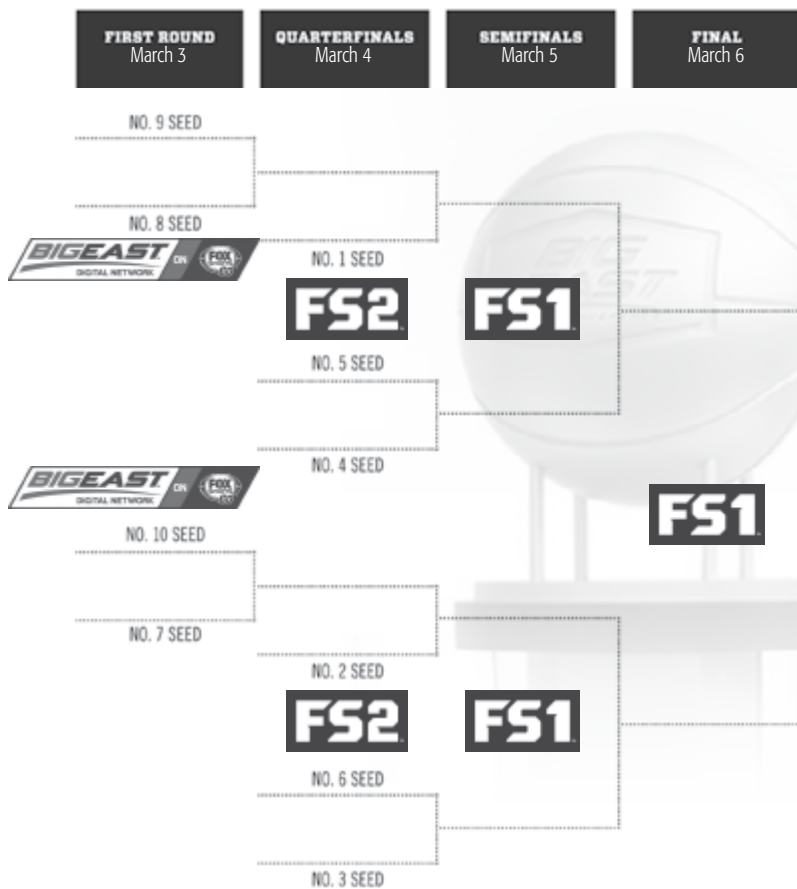

Jovana Nogic
Providence

Erika Davenport
Marquette

Natisha Hiedeman
Marquette

Tori Schickel
Butler

Tournament Schedule

BIG EAST AND NCAA TOURNAMENTS

2018 BIG EAST Women's Basketball Championship

March 3-6, 2018