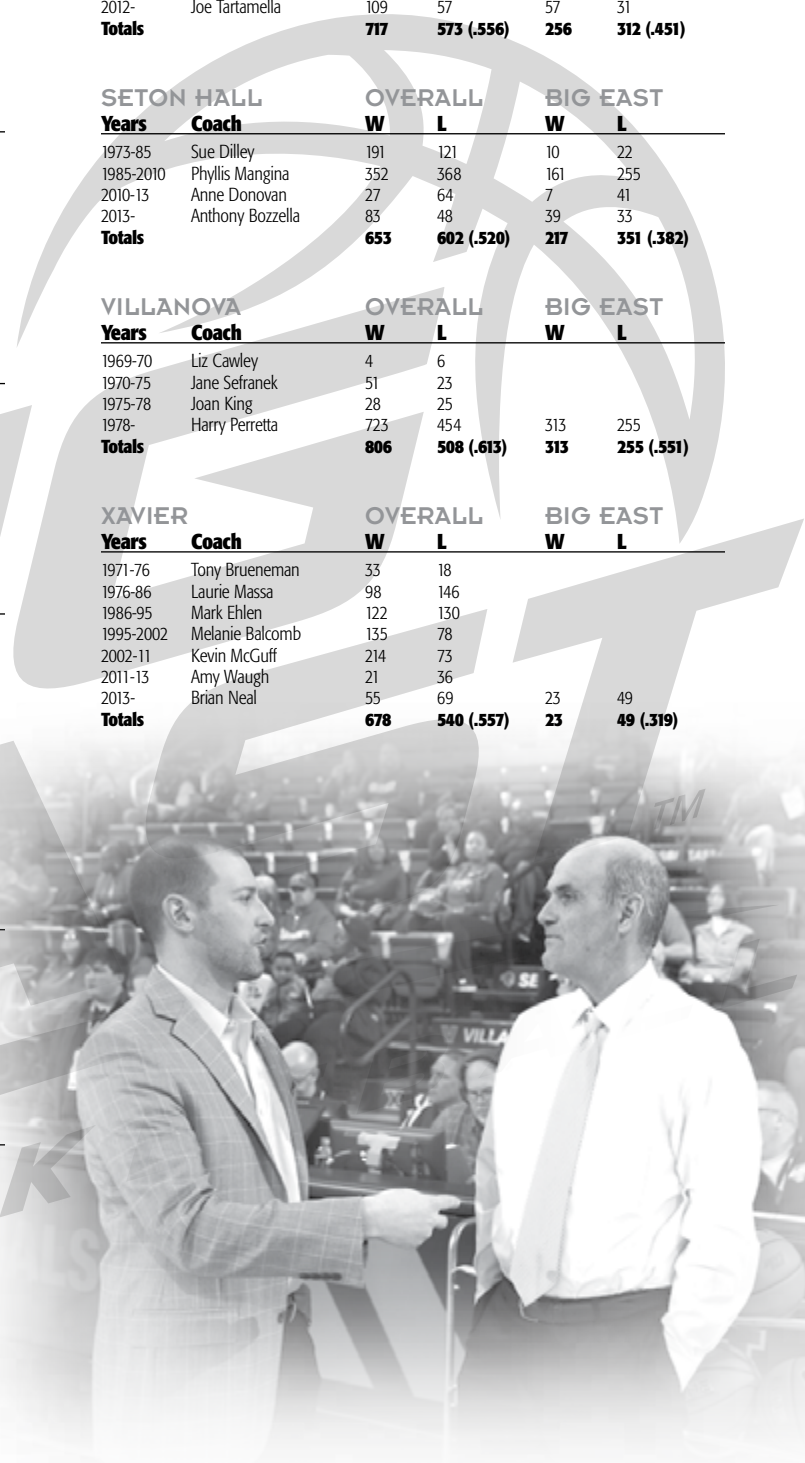

GEORGETOWN		OVERALL		BIG EAST	
Years	Coach	W	L	W	L
1970-74	Betty Underwood	29	12		
1974-81	Francis Carr	95	46		
1981-83	Mary Briesse	19	32	3	5
1983-86	Cheryl Thompson	25	56	8	32
1986-2004	Patrick Knapp	248	264	124	180
2004-12	Terri Williams-Flournoy	143	104	58	70
2012-13	Keith Brown	15	16	5	11
2013-14	Jim Lewis	11	21	4	14
2014-17	Natasha Adair	37	54	20	34
Totals		622	605 (.507)	222	346 (.391)

XAVIER		OVERALL		BIG EAST	
Years	Coach	W	L	W	L
1971-76	Tony Brueneman	33	18		
1976-86	Laurie Massa	98	146		
1986-95	Mark Ehlen	122	130		
1995-2002	Melanie Balcomb	135	78		
2002-11	Kevin McGuff	214	73		
2011-13	Amy Waugh	21	36		
2013-	Brian Neal	55	69	23	49
Totals		678	540 (.557)	23	49 (.319)

MARQUETTE		OVERALL		BIG EAST	
Years	Coach	W	L	W	L
1975-86	Tat Shiely	111	148		
1986-90	Sr. Maria Pares	42	69		
1990-96	Jim Jabir	94	81		
1996-14	Terri Mitchell	348	215	74	72
2014-	Carolyn Kieger	48	46	26	28
Totals		643	559 (.535)	100	100 (.500)

PROVIDENCE		OVERALL		BIG EAST	
Years	Coach	W	L	W	L
1974-76	Kay McDonald	25	7		
1976-80	Tim Gilbride	82	27		
1980-83	Joe Mullaney, Jr.	66	27	7	1
1983-85	Lynn Sheedy	35	21	14	10
1985-96	Bob Foley	206	127	114	72
1996-2002	Jim Jabir	62	102	34	68
2002-05	Susan Yow	14	68	3	45
2005-12	Phil Seymore	88	120	30	82
2012-16	Susah Robinson Fruchtl	25	94	8	62
2016-	Jim Crowley	12	18	4	14
Totals		613	611 (.501)	214	354 (.377)