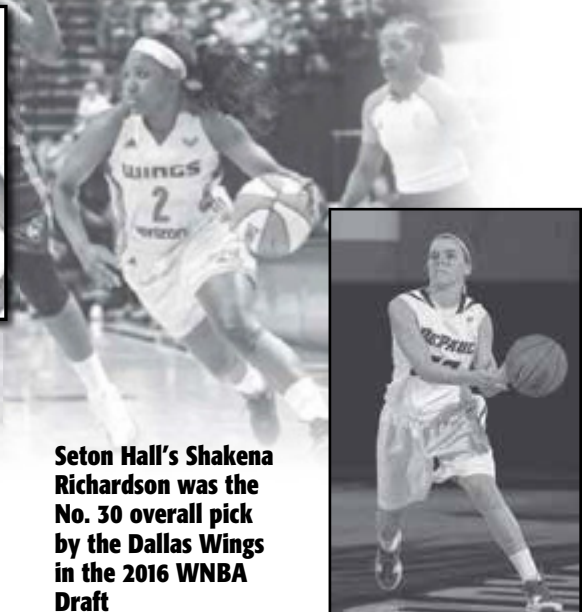

St. John's Danaejah Grant was the No. 31 overall pick by the Washington Mystics as the BIG EAST totaled three picks in the 2016 WNBA Draft

Seton Hall's Shakena Richardson was the No. 30 overall pick by the Dallas Wings in the 2016 WNBA Draft