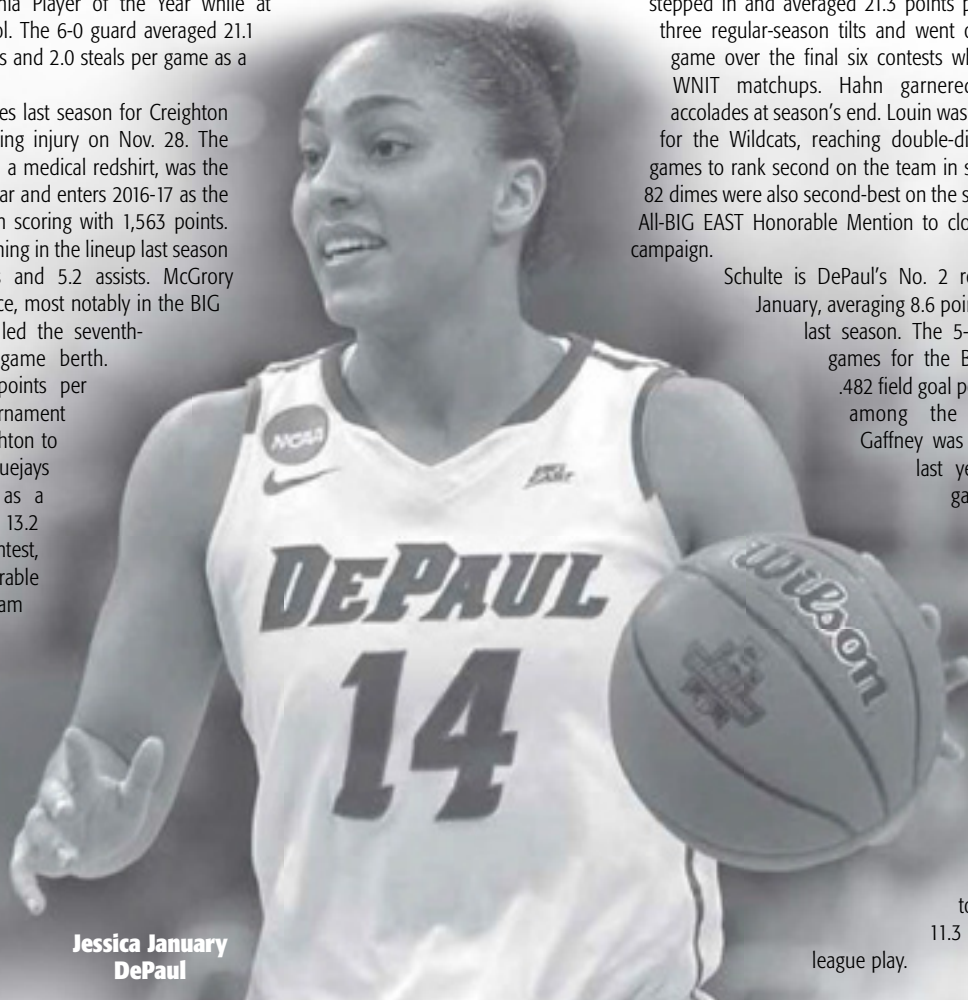

**Jessica January
DePaul**