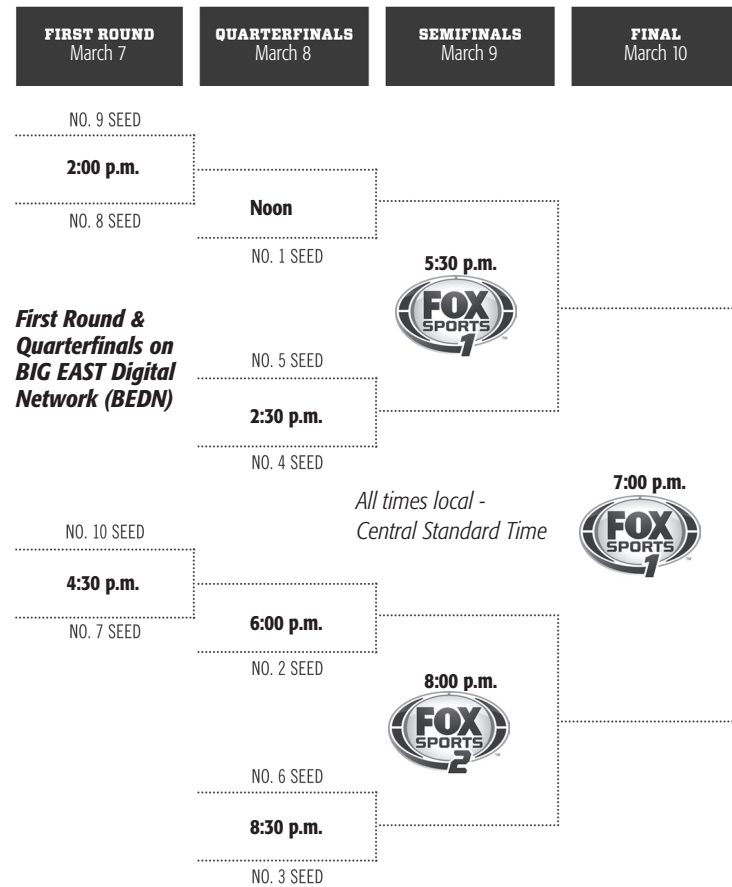

**Faith Woodard
Georgetown**

Tournament Schedule

BIG EAST AND NCAA TOURNAMENTS

2014-15 TV Schedule

2015 BIG EAST Women's Basketball Championship

March 7-10

The BIG EAST Women's Basketball Tournament, presented by NEW YORK Life, will return to Allstate Arena in suburban Chicago for a second consecutive year. The 2015 BIG EAST Women's Basketball Tournament will take place at the 18,500-seat professional arena March 7-10 in Rosemont, Ill., with all nine games slated to be played at Allstate Arena.