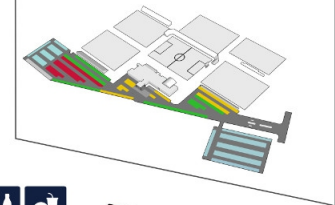

@SaintLouisFC

#stlfc #PackThePark

ENTRANCE LOCATIONS

- ① NORTH ENTRANCE
- ② SOCCER PARK CLUB ENTRANCE
- ③ SEASON TICKET MEMBER / FAN SHOP / ADA ENTRANCE
- ④ SOUTH ENTRANCE

2016 PARKING LOCATIONS

Presented By: RAYMOND JAMES

Budweiser Biergarten

Guinness Stand

iTAP Craft Corner

VALET PARKING

FAN SHOP

GUEST RELATIONS

RESTROOMS

SUPPORTERS SECTION

AI All Inclusive Area

Beverage Station

Concessions

Sweet Treats

MARSHALL WIRELESS

Stadium