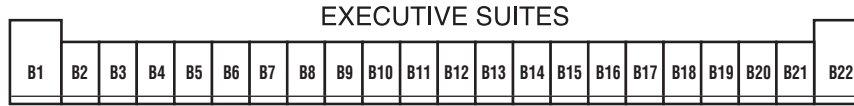

## SINGLE GAME PRICES

- CLUB (CHAIR BACK)
- \$45 PREMIER (CHAIR BACK)  
MIDFIELD
- \$35 PREMIER (CHAIR BACK)  
TERRACE  
MIDFIELD
- \$25 CORNER KICK  
PARTY DECK  
TERRACE
- \$20 FIREHOUSE