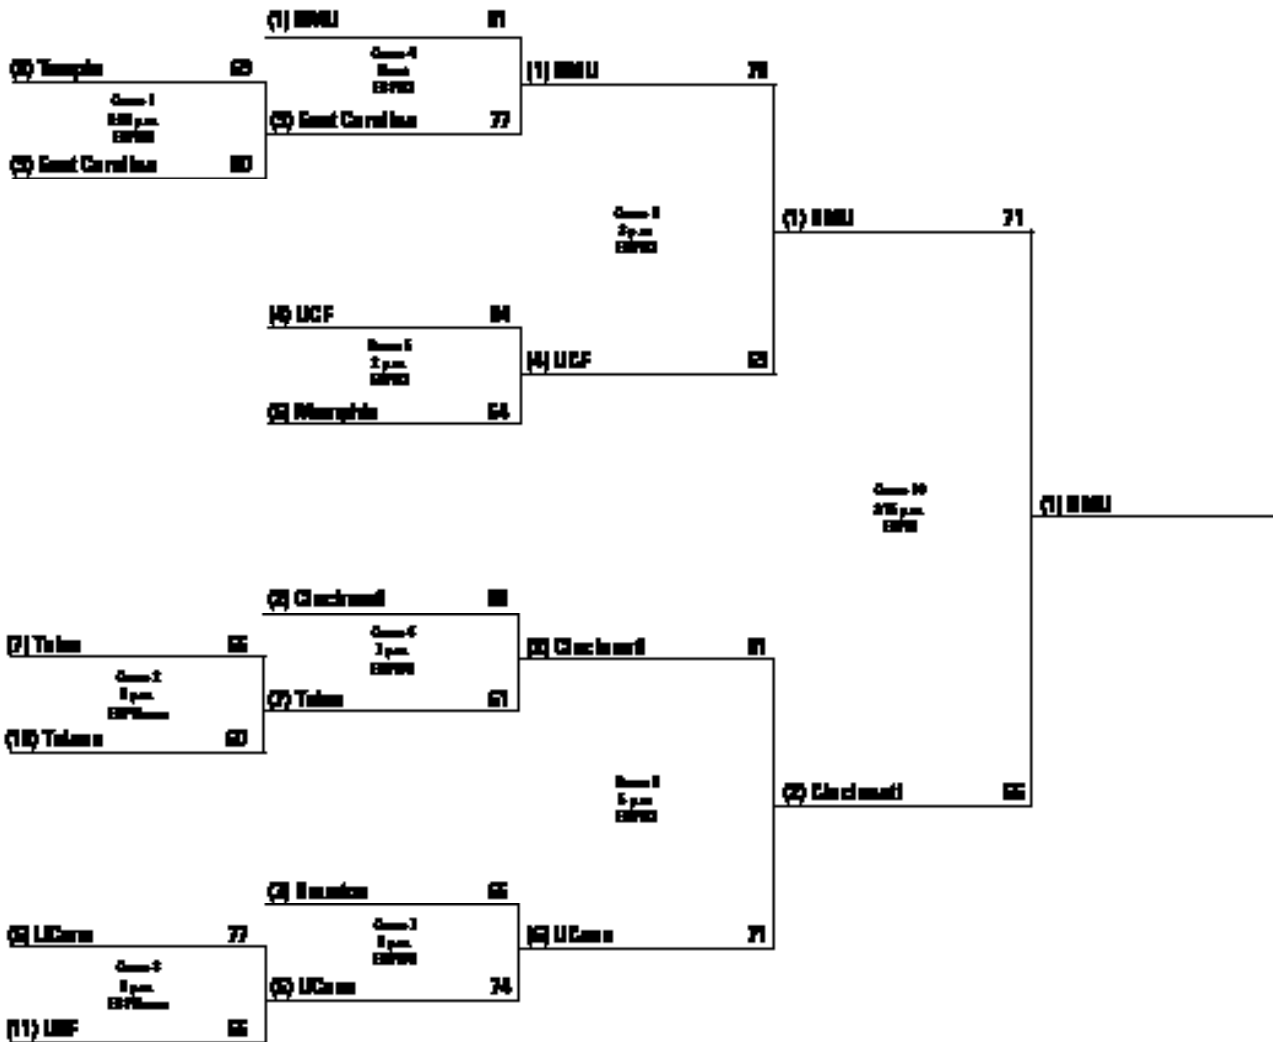

2016-17 UCONN BASKETBALL SEASON WRAP

uconnhuskies.com / @UConnMBB

FIRST ROUND
Thursday, March 3

QUARTERFINALS
Friday, March 10

SEMIFINALS
Saturday, March 11

CHAMPIONSHIP
Sunday, March 13

all times eastern

UCONN INFORMATION