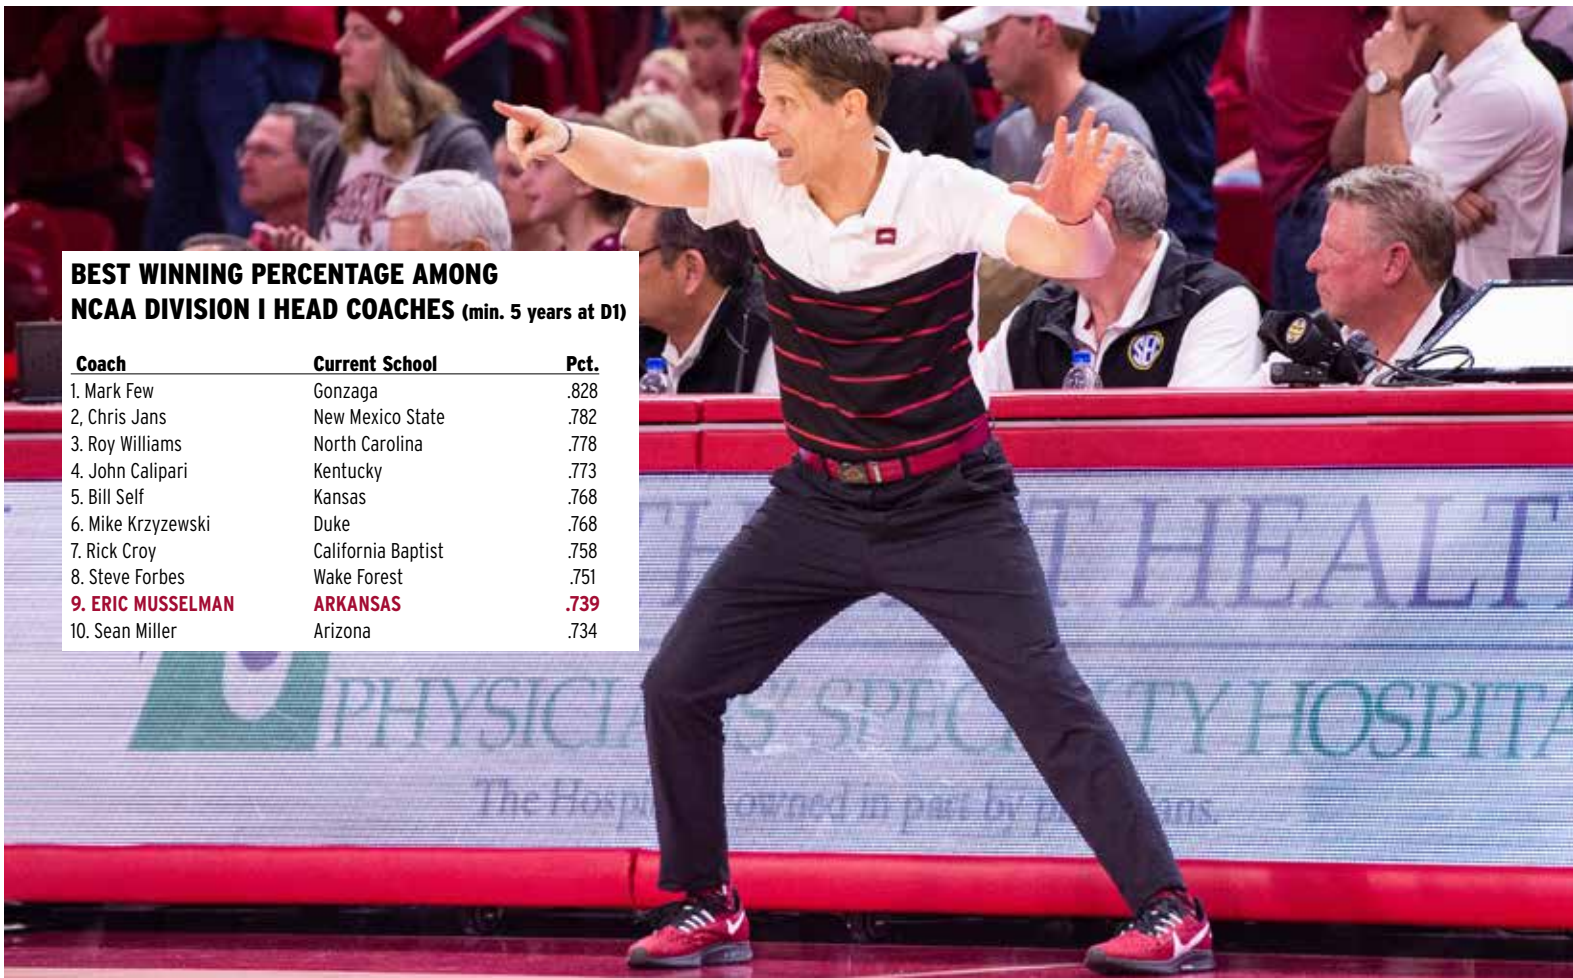

**BEST WINNING PERCENTAGE AMONG
NCAA DIVISION I HEAD COACHES (min. 5 years at D1)**

Coach	Current School	Pct.
1. Mark Few	Gonzaga	.828
2. Chris Jans	New Mexico State	.782
3. Roy Williams	North Carolina	.778
4. John Calipari	Kentucky	.773
5. Bill Self	Kansas	.768
6. Mike Krzyzewski	Duke	.768
7. Rick Croy	California Baptist	.758
8. Steve Forbes	Wake Forest	.751
9. ERIC MUSSELMAN	ARKANSAS	.739
10. Sean Miller	Arizona	.734