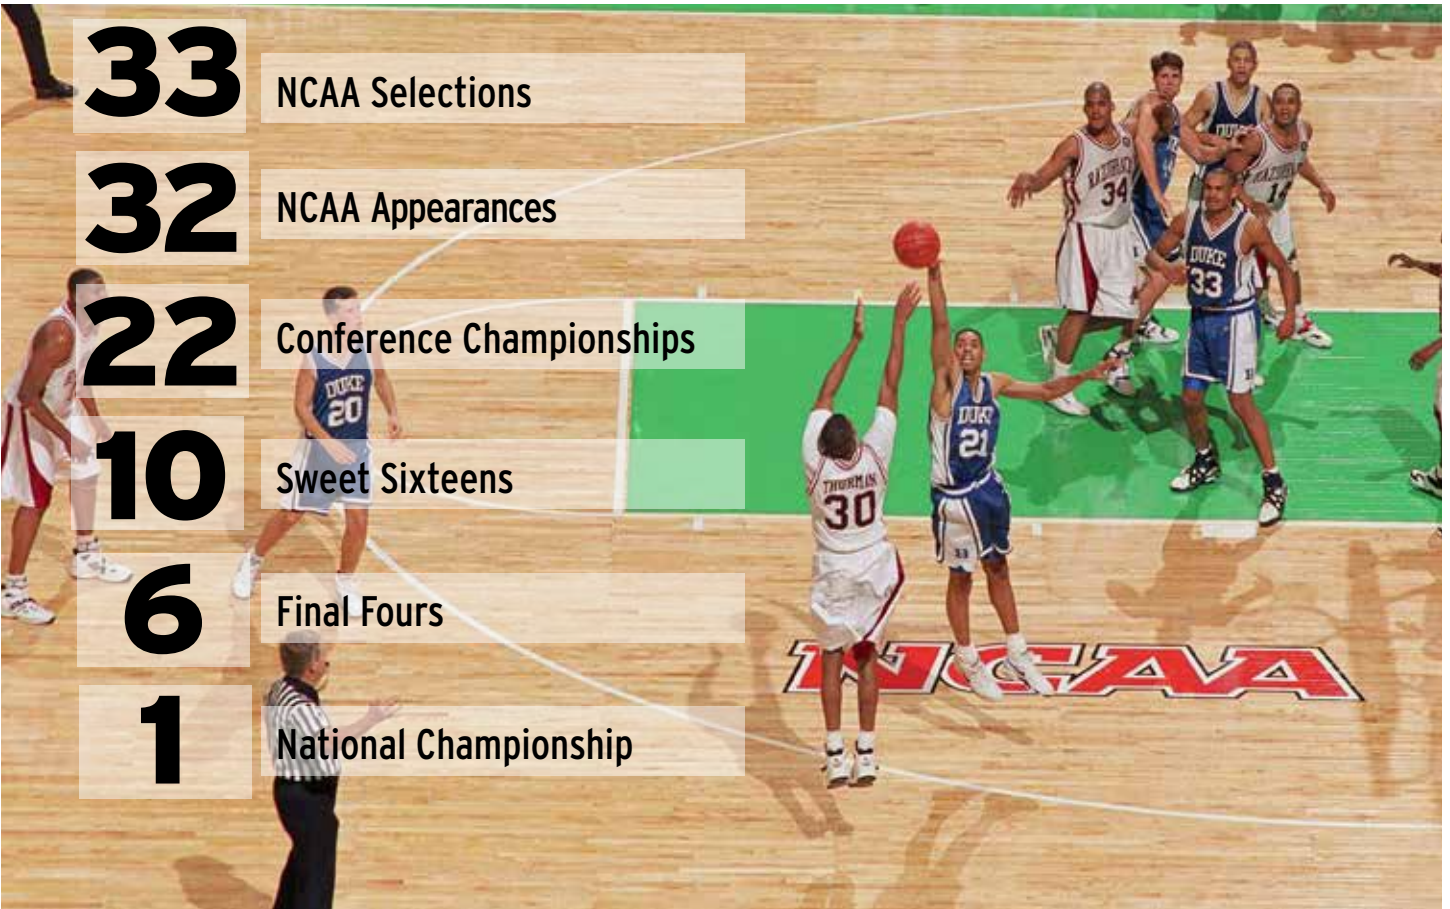

33

NCAA Selections

32

NCAA Appearances

22

Conference Championships

10

Sweet Sixteens

6

Final Fours

1

National Championship