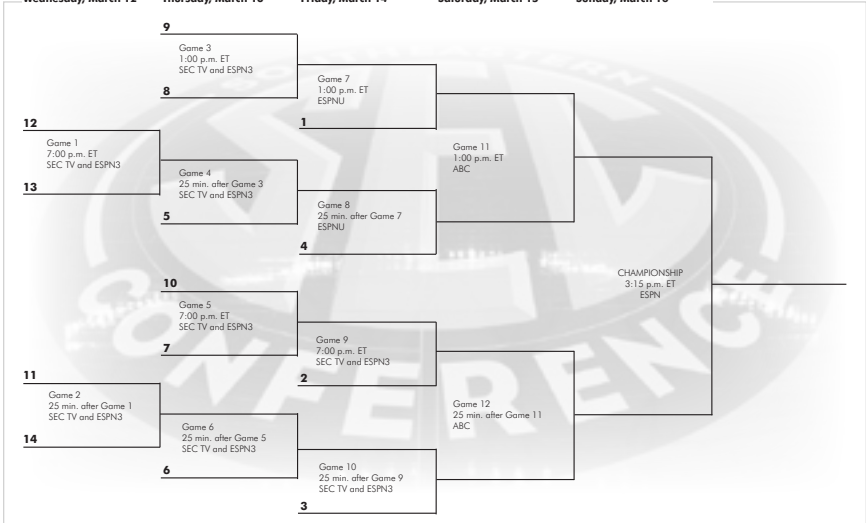

March 12-16 • Georgia Dome • Atlanta, Ga.

First Round
Wednesday, March 12

Second Round
Thursday, March 13

Quarterfinals
Friday, March 14

Semifinals
Saturday, March 15

Championship
Sunday, March 16

ALL TIME SEC TOURNAMENT CHAMPIONS