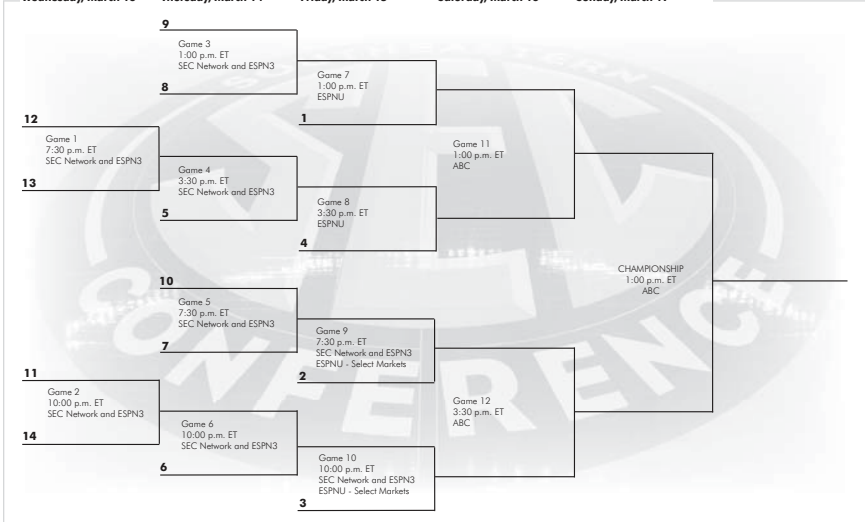

2013 SEC TOURNAMENT

2013 SEC MEN'S BASKETBALL TOURNAMENT

March 13-17 • Bridgestone Arena • Nashville, Tenn.

First Round
Wednesday, March 13

Second Round
Thursday, March 14

Quarterfinals
Friday, March 15

Semifinals
Saturday, March 16

Championship
Sunday, March 17

ALL TIME SEC TOURNAMENT CHAMPIONS

1933	Kentucky	1952	Kentucky	1996	Mississippi State
1934	Alabama	1953-78	No Tournament Held	1997	Kentucky
1935	No Tournament Held	1979	Tennessee	1998	Kentucky
1936	Tennessee	1980	LSU	1999	Kentucky
1937	Kentucky	1981	Ole Miss	2000	Arkansas
1938	Georgia Tech	1982	Alabama	2001	Kentucky
1939	Kentucky	1983	Georgia	2002	Mississippi State
1940	Kentucky	1984	Kentucky	2003	Kentucky
1941	Tennessee	1985	Auburn	2004	Kentucky
1942	Kentucky	1986	Kentucky	2005	Florida
1943	Tennessee	1987	Alabama	2006	Florida
1944	Kentucky	1988	Vacated	2007	Florida
1945	Kentucky	1989	Alabama	2008	Georgia
1946	Kentucky	1990	Alabama	2009	Mississippi St.
1947	Kentucky	1991	Alabama	2010	Kentucky
1948	Kentucky	1992	Kentucky	2011	Kentucky
1949	Kentucky	1993	Kentucky	2012	Vanderbilt
1950	Kentucky	1994	Kentucky		
1951	Vanderbilt	1995	Kentucky