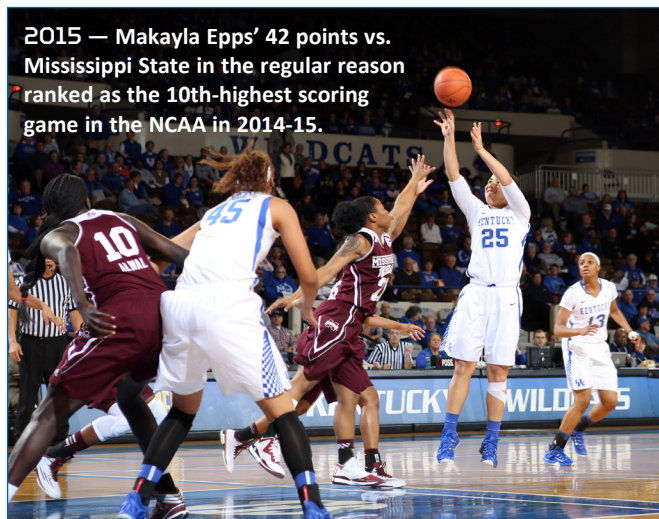

2015 — Makayla Epps' 42 points vs. Mississippi State in the regular season ranked as the 10th-highest scoring game in the NCAA in 2014-15.