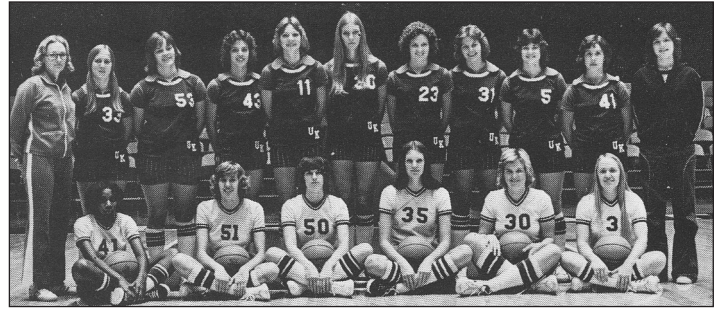

1975-76

Back Row (L-R): Coach Sue Feamster, Lisa Kidd, Brenda Wheeler, Cathy Galloway, Janet Timperman, Liz March, Terri Galloway, Ceal Barry, Teri Boyd, Debbie Mack, Manager Angie Williams. **Front Row (L-R):** Noreen White, Pam Browning, Karen Lewis, Melinda Warren, Kassie Kessinger, Sally Bussell.