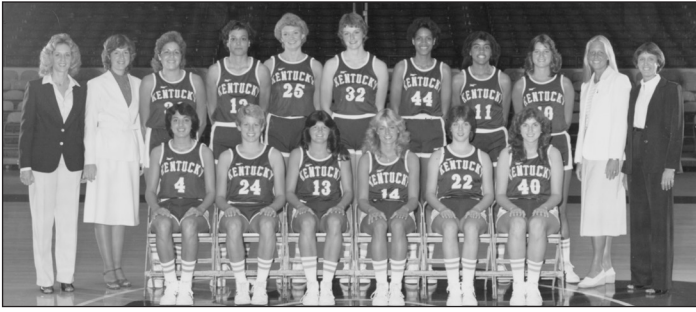

ALL-TIME KENTUCKY TEAMS

1982-83