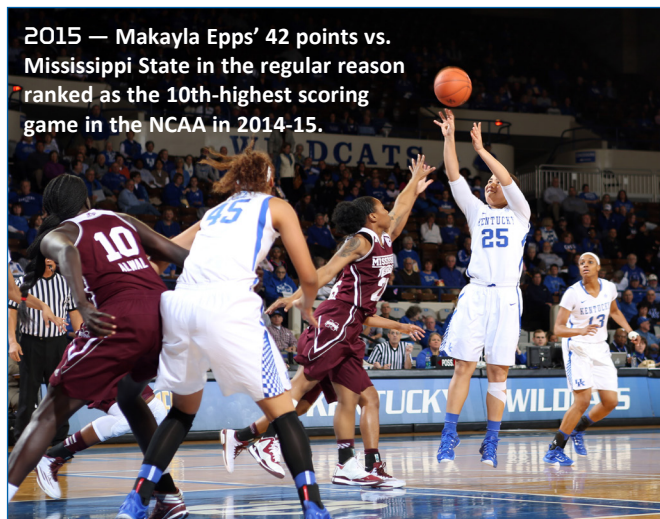

2015 — Makayla Epps' 42 points vs. Mississippi State in the regular season ranked as the 10th-highest scoring game in the NCAA in 2014-15.