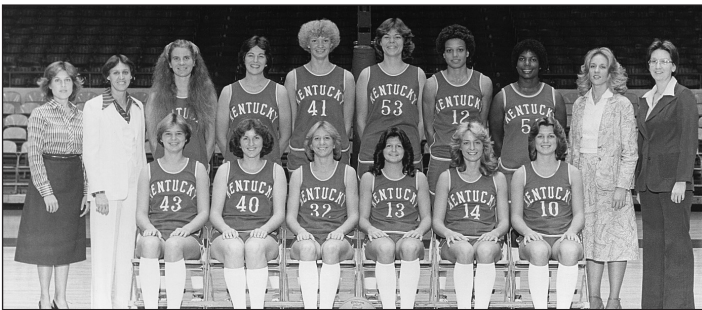

1980-81

Back Row (L-R): Trainer Mimi Porter, Coach Terry Hall, Kathy Lokie, Maria Donhoff, Jody Runge, Liz Lukschu, Valerie Still, Tanya Fogle, Assistant Coach Dottie Berry, Graduate Assistant Margaret LaFontaine. **Front Row (L-R):** Beth Kogoy, Lynette Lewis, Lori Edgington, Patty Jo Hedges, Lea Wise, Lisa Collins.