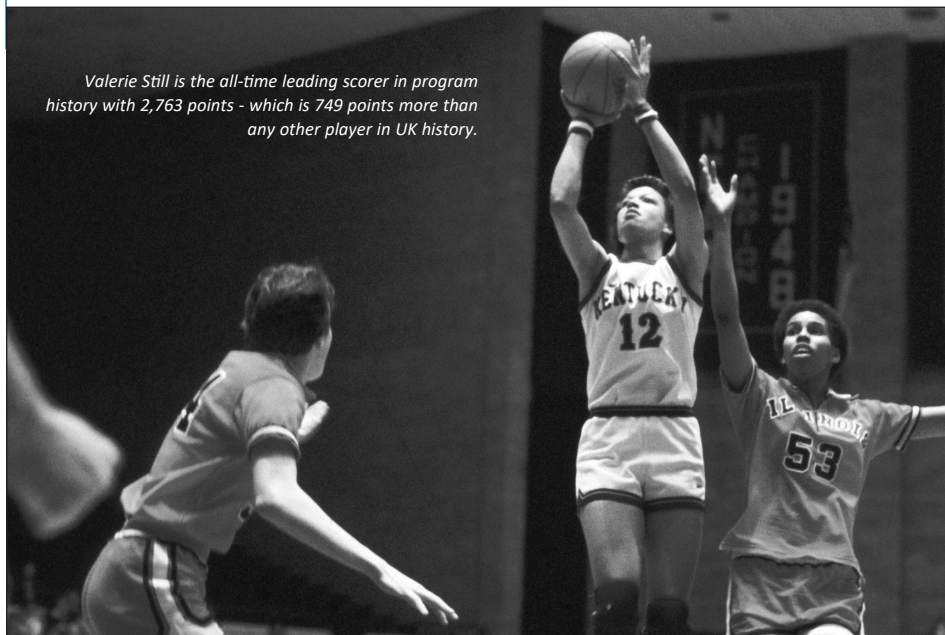

Valerie Still is the all-time leading scorer in program history with 2,763 points - which is 749 points more than any other player in UK history.

THREE-POINT FIELD GOALS

TEAM RECORDS

3-POINT FIELD GOALS MADE