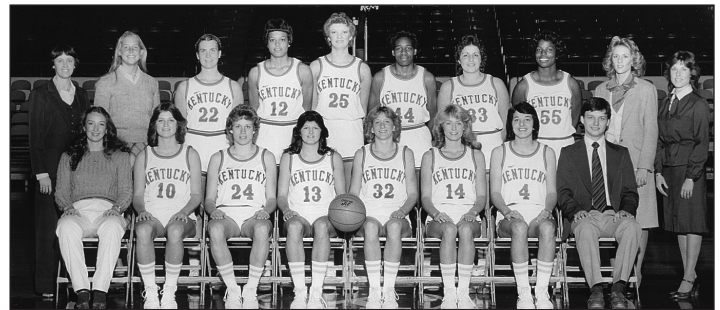

1981-82 • SEC Champions