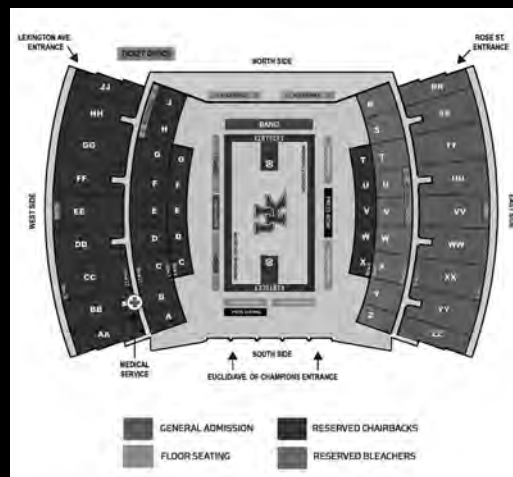

HOME OF WOMEN'S BASKETBALL MEMORIAL COLISEUM

- The Coliseum covers an entire city block and has as much space as a seven-story office building. It currently has a capacity of 8,000.
- The Coliseum was built in 1950 and serves as a memorial to every Kentuckian who lost their life serving their country.
- A newly renovated state-of-the-art floor, video board, scoreboard and sound system have been added in the Matthew Mitchell era.
- Wildcat fans are passionate about their basketball, that's why UK has ranked in the nation's top 25 and in the SEC's top four in attendance 13 straight years.
- The Cats are 109-13 (.893) at home over the last seven seasons (including six games in Rupp Arena).
- UK averaged 6,454 fans per game in 2015-16, a mark that ranked eighth nationally.
- UK drew 116,164 fans for its home games last season, the second-highest total attendance in school history.