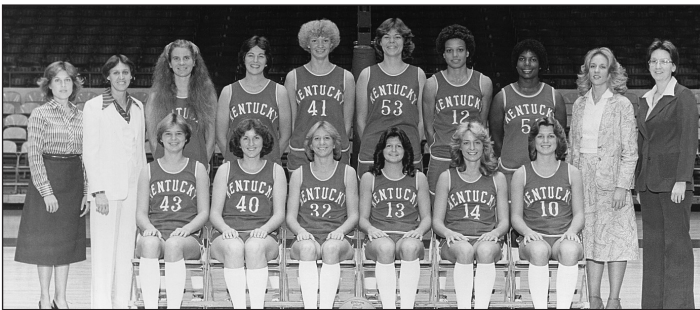

1980-81

Back Row (L-R): Trainer Mimi Porter, Coach Terry Hall, Kathy Lokie, Maria Donhoff, Jody Runge, Liz Lukschu, Valerie Still, Tanya Fogle, Assistant Coach Dottie Berry, Graduate Assistant Margaret LaFontaine. **Front Row (L-R):** Beth Kogoy, Lynette Lewis, Lori Edgington, Patty Jo Hedges, Lea Wise, Lisa Collins.