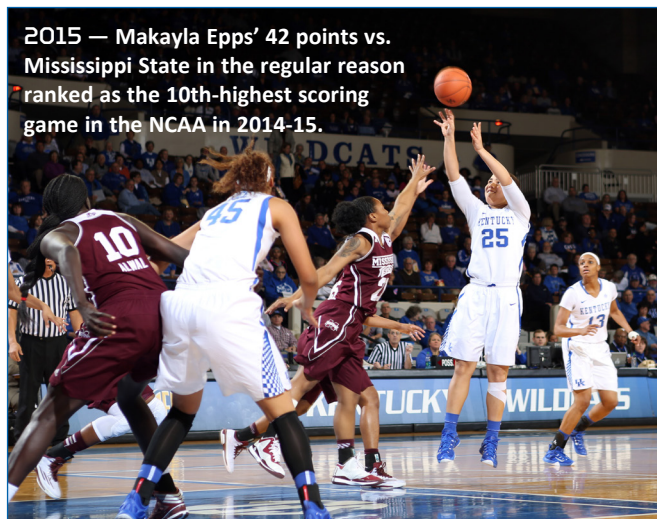

2015 — Makayla Epps' 42 points vs. Mississippi State in the regular season ranked as the 10th-highest scoring game in the NCAA in 2014-15.