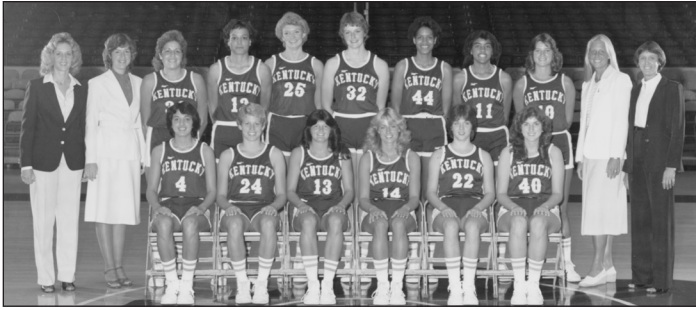

ALL-TIME TEAMS

1982-83