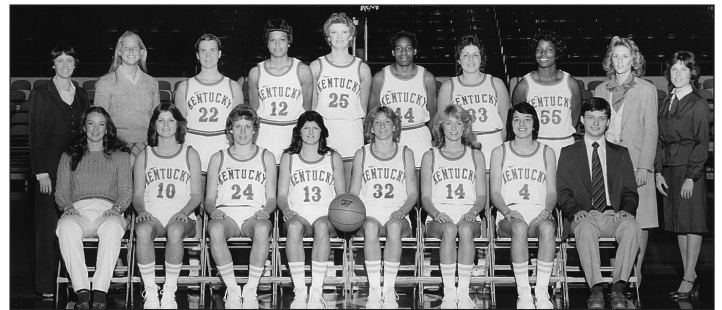

1981-82 • SEC Champions