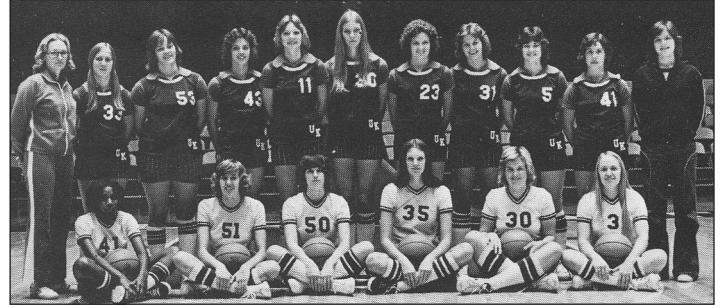

1975-76

Back Row (L-R): Coach Sue Feamster, Lisa Kidd, Brenda Wheeler, Cathy Galloway, Janet Timperman, Liz March, Terri Galloway, Ceal Barry, Teri Boyd, Debbie Mack, Manager Angie Williams. **Front Row (L-R):** Noreen White, Pam Browning, Karen Lewis, Melinda Warren, Kassie Kessinger, Sally Bussell.