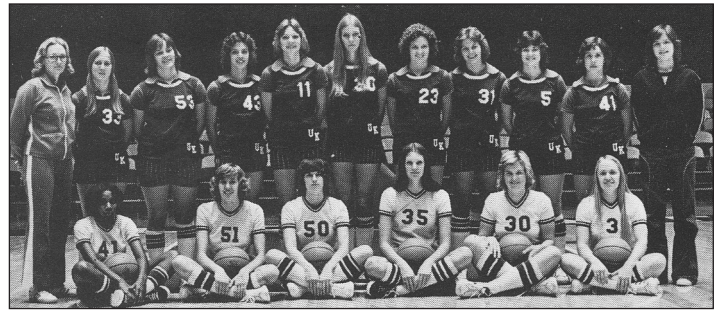

1975-76

Back Row (L-R): Coach Sue Feamster, Lisa Kidd, Brenda Wheeler, Cathy Galloway, Janet Timperman, Liz March, Terri Galloway, Ceal Barry, Teri Boyd, Debbie Mack, Manager Angie Williams. **Front Row (L-R):** Noreen White, Pam Browning, Karen Lewis, Melinda Warren, Kassie Kessinger, Sally Bussell.