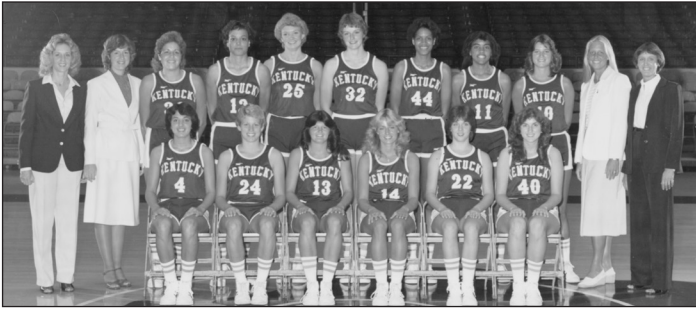

ALL-TIME TEAMS

1982-83