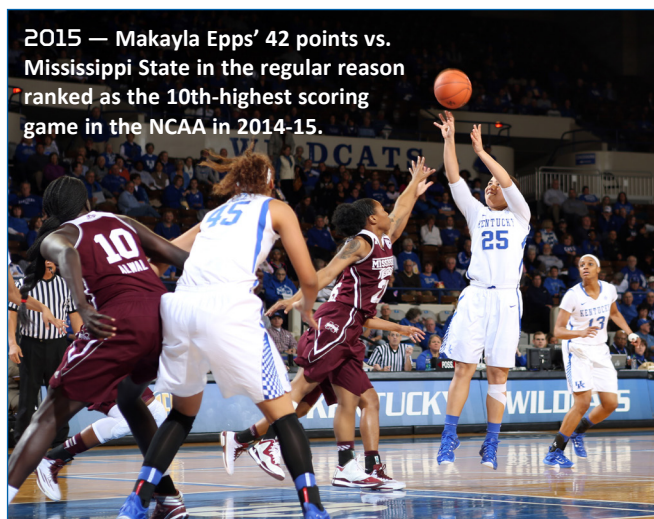

2015 — Makayla Epps' 42 points vs. Mississippi State in the regular season ranked as the 10th-highest scoring game in the NCAA in 2014-15.