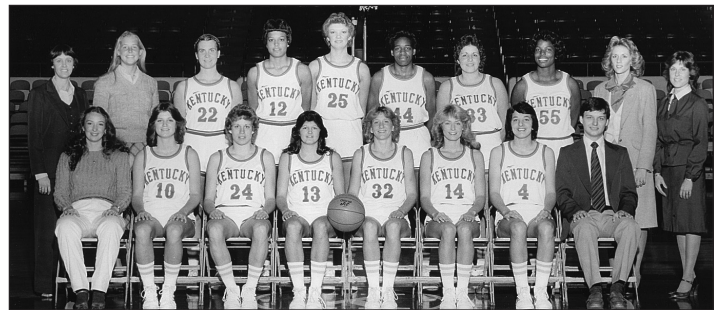

1981-82 • SEC Champions