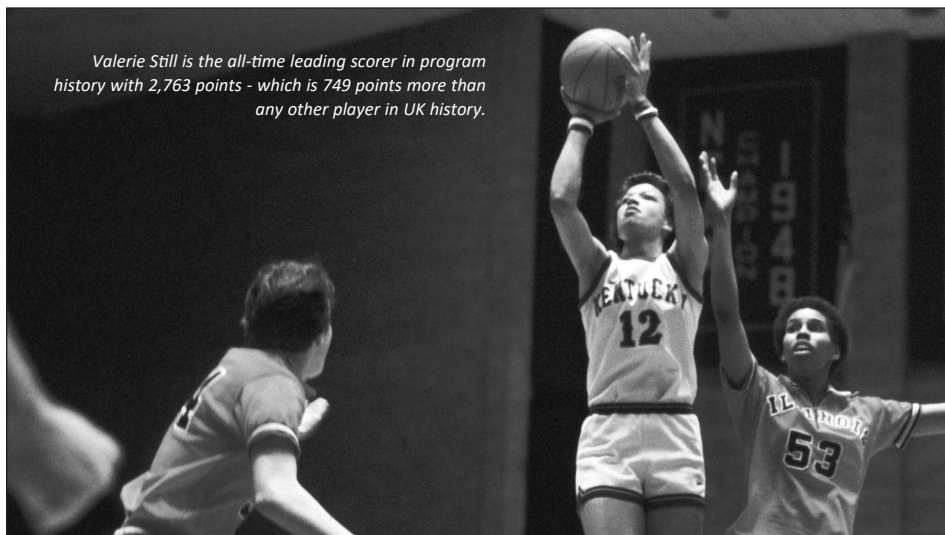

QUICKEST TO 1,000 POINTS (BY GAMES PLAYED)

Name	Years	Games to 1,000	Date	Opponent	Total Points	Total Games
1. Valerie Still	1979-83	44	1/27/81	Eastern Kentucky	2,763	119
2. Rhyne Howard	2019-Pres.	53	2/16/2020	Mississippi State	1,158	59
2. Leslie Nichols	1982-86	66	12/29/84	Old Dominion	1,797	111
3. Selia Helm	2000-2004	73	2/9/03	Vanderbilt	1,487	108
4. A'dia Mathies	2010-2013	74	11/19/11	Southern Miss	1,435	104
5. Victoria Dunlap	2008-2011	85	1/31/10	Mississippi State	1,846	133

Valerie Still is the all-time leading scorer in program history with 2,763 points - which is 749 points more than any other player in UK history.