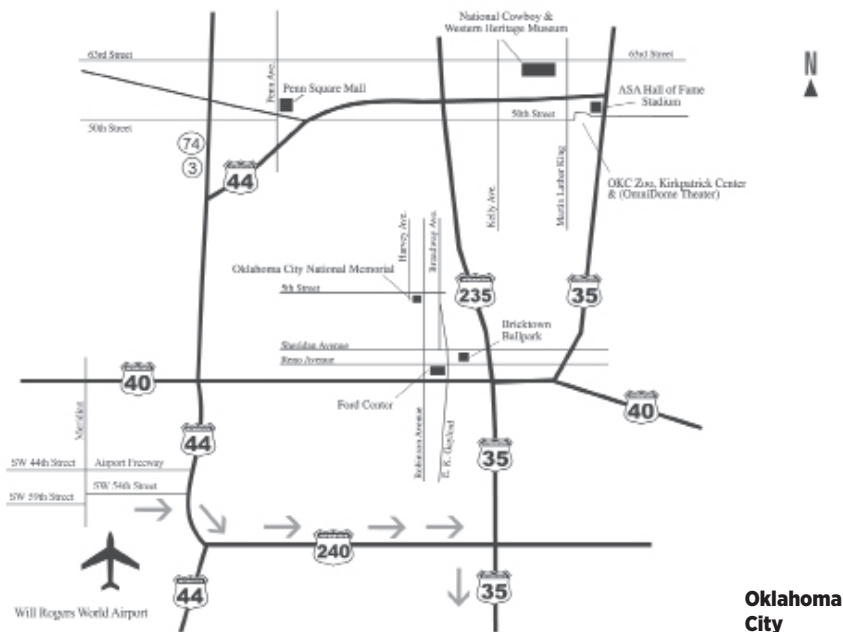

» POSTGAME INTERVIEWS

Postgame interviews will be held in the media work room for the 2023-24 season. The room previously served as the photo/video area prior to and after games. Media may enter the space through the loading dock doors located on the south side of the room.