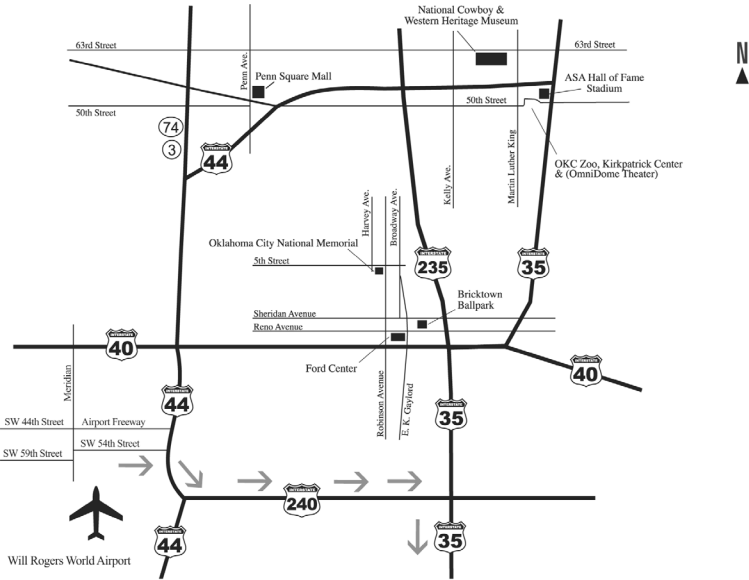

MAPS AND DIRECTIONS

TO LLOYD NOBLE CENTER

From I-35, take the Hwy. 9 East exit in Norman. Proceed approximately three miles and take a left on Chautauqua Ave. Lloyd Noble Center is just ahead on the right. Use the second entrance to access the parking lot (park near the west side of the arena). The media entrance is through the upper concourse.