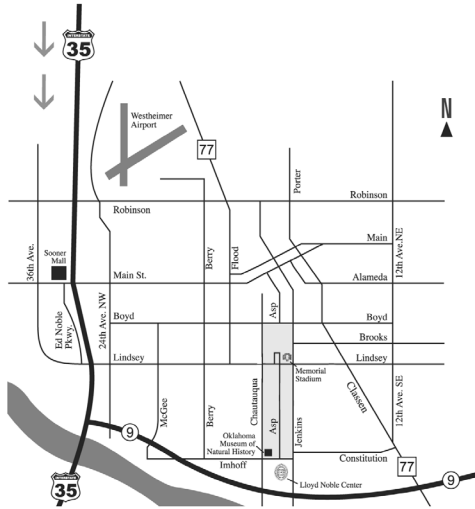

NORMAN HOTEL INFORMATION

Courtyard by Marriott	770 Copperfield Dr.	701-8900	La Quinta	930 Ed Noble Dr.	579-4000
Embassy Suites	2501 Conference Dr.	364-8040	Residence Inn by Marriott	2681 Jefferson St.	366-0900
Fairfield Inn	301 Norman Center Ct.	447-1661	Sooner Hotel & Suites	300 Kellogg Dr.	329-2270
Hampton Inn	309 Norman Center Ct.	366-2100	Sooner Legends	1200 24th Ave. SW ...	701-8100
Hilton Garden Inn	700 Copperfield Dr.	579-0100			
Holiday Inn	1000 N. Interstate Dr.	364-2882			