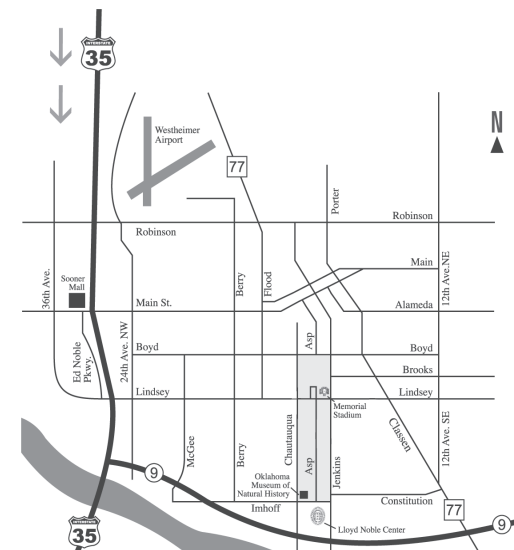

The OU locker room is closed to media at all times.

Oklahoma City

TO LLOYD NOBLE CENTER

From I-35, take the Hwy. 9 East exit in Norman. Proceed approximately three miles and take a left on Chautauqua Ave. Lloyd Noble Center is just ahead on the right. Park on the southeast side of the arena. Media should access Lloyd Noble Center via the upper southeast Legacy Court entrance.