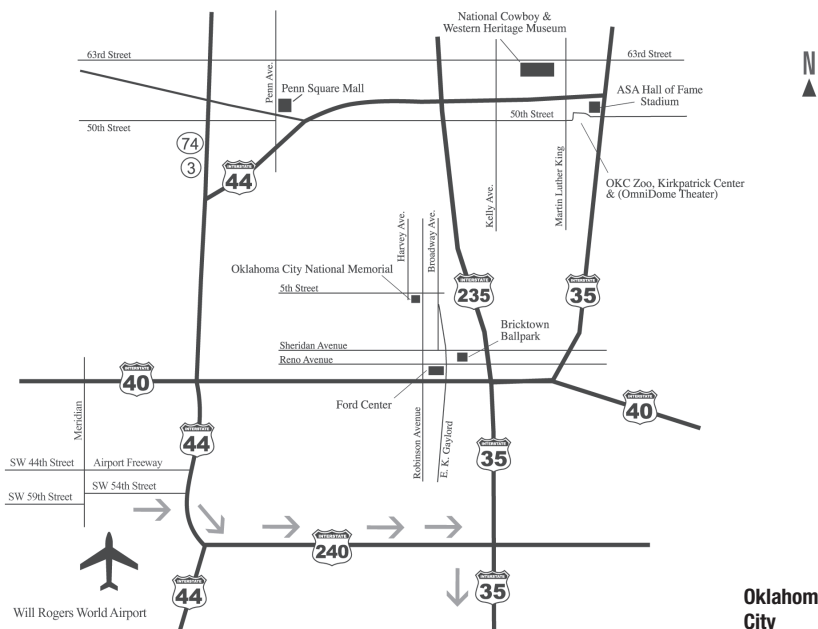

The OU locker room is closed to media at all times.

Oklahoma City

TO LLOYD NOBLE CENTER

From I-35, take the Hwy. 9 East exit in Norman. Proceed approximately three miles and take a left on Chautauqua Ave. Lloyd Noble Center is just ahead on the right. Park on the southeast side of the arena. Media should access Lloyd Noble Center via the upper southeast Legacy Court entrance.