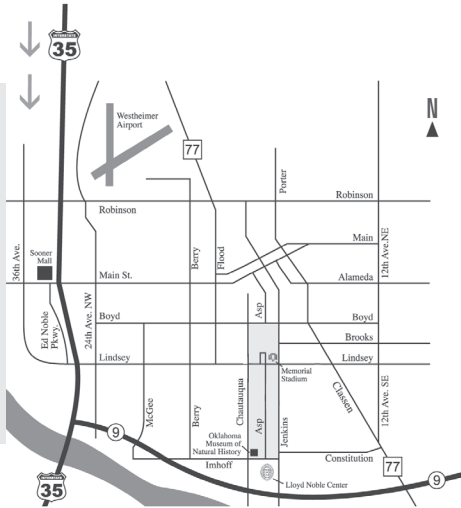

NORMAN HOTEL INFORMATION (Area Code 405)

Courtyard by Marriott... 770 Copperfield Dr.....701-8900
 Embassy Suites..... 2501 Conference Dr.....364-8040
 Fairfield Inn..... 301 Norman Center Ct.....447-1661
 Hampton Inn..... 309 Norman Center Ct. .366-2100
 Hilton Garden Inn..... 700 Copperfield Dr.....579-0100