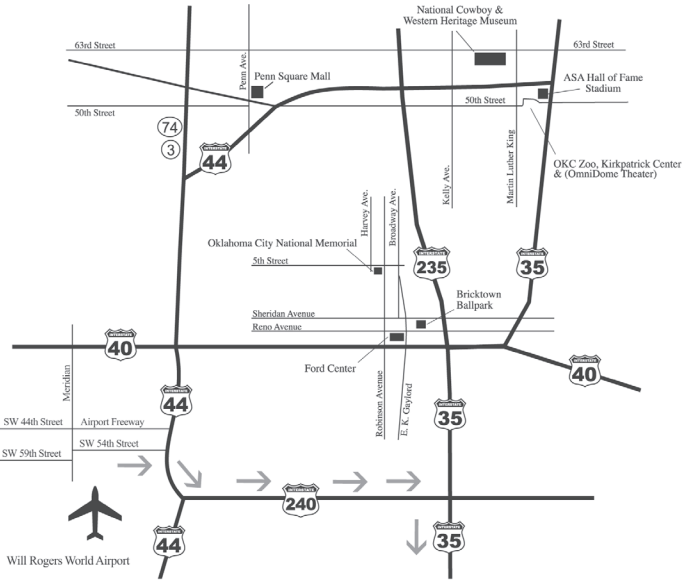

TO LLOYD NOBLE CENTER

From I-35, take the Hwy. 9 East exit in Norman. Proceed approximately three miles and take a left on Chautauqua Ave. Lloyd Noble Center is just ahead on the right.

Use the second entrance to access the parking lot (park near the west side of the arena). The media entrance is at the bottom of the south ramp that separates the practice gyms.

NORMAN HOTEL INFORMATION (Area Code 405)

Courtyard by Marriott... 770 Copperfield Dr.....701-8900
Embassy Suites..... 2501 Conference Dr.....364-8040
Fairfield Inn..... 301 Norman Center Ct.....447-1661
Hampton Inn..... 309 Norman Center Ct. .366-2100
Hilton Garden Inn..... 700 Copperfield Dr.....579-0100

Holiday Inn..... 1000 N. Interstate Dr. 364-2882
La Quinta..... 930 Ed Noble Dr.....579-4000
Residence Inn by Marriott.....2681 Jefferson St. .366-0900
Sooner Hotel & Suites.....300 Kellogg Dr.....329-2270
Sooner Legends .....1200 24th Ave. SW ... 701-8100